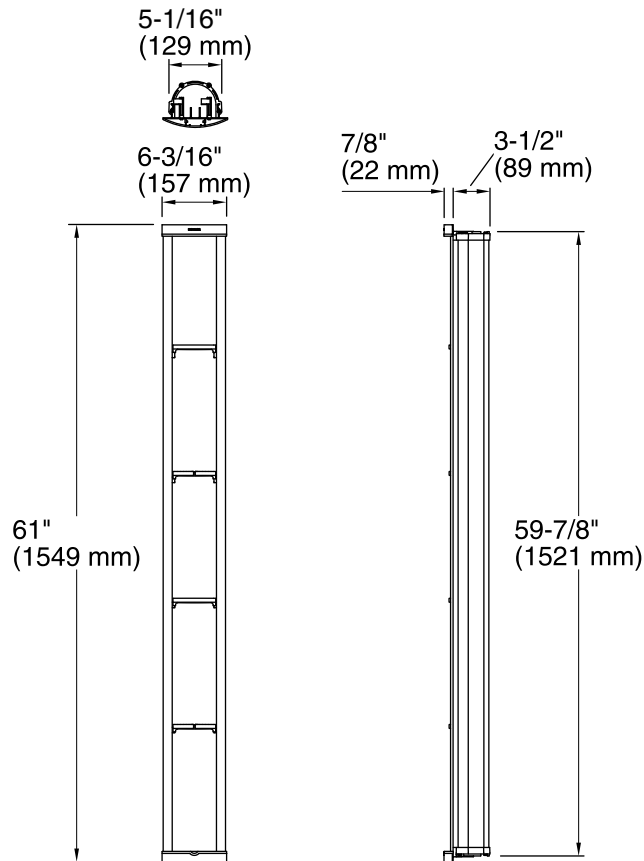

Pilaster® Shower Locker®

Shower Locker
K-1840

Features

- Four easy-to-clean, removable shelves.
- Shelf cutouts for razor and washcloth storage.

Material

- Aluminum frame with plastic construction.
- KOHLER finishes resist corrosion and tarnishing.

Technical Information

All product dimensions are nominal.

Material: Aluminum

Notes

Install this product according to the installation guide.

Product placement must be determined in advance. Installation requires additional stud reinforcement.