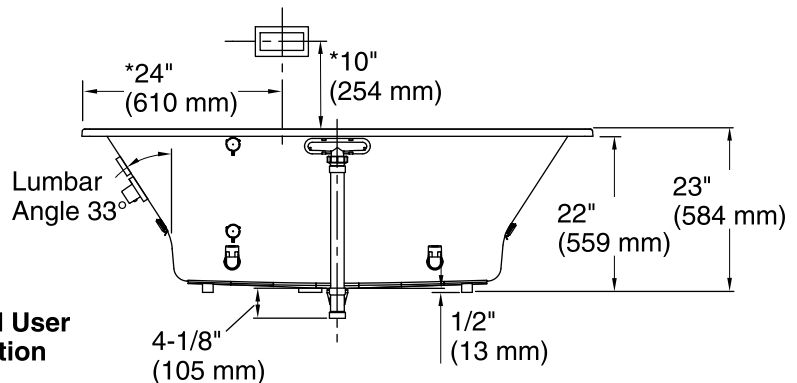

For the most current Specification Sheet, go to www.kohler.com.

9-7-2019 07:32 - US/CA

THE BOLD LOOK
OF **KOHLER**®

No change in measurement if connected with drain illustrated. (K-7272)

***Recommended User Interface Location**

Technical Information

All product dimensions are nominal.

Installation:	Drop-in, Under-mount
Drain location:	Center
Basin area, bottom:	45-3/4" x 25-15/16" (1162 mm x 659 mm)
Basin area, top:	65-3/8" x 29-5/16" (1661 mm x 745 mm)
Weight:	87 lbs (39.5 kg)
Minimum floor load:	59 lbs/ft ² (288.1 kg/m ²)
Water depth:	19-7/16" (494 mm)
Water capacity:	112 gal (424 L)
Cutout:	Drop-in, 71-1/2" x 35-1/2" (1816 mm x 902 mm)
Electrical component rating:	Amplifier: 120 V, 1.2 A, 60 Hz
Minimum flat for door:	2-3/4" (69 mm)
Bluetooth® range:	33 ft (0.8 m)