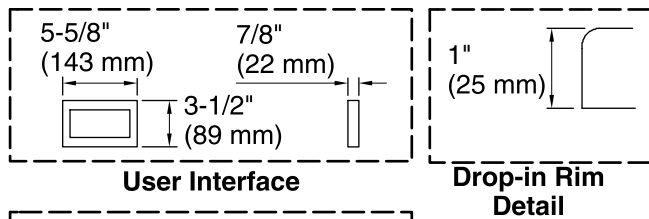

For the most current Specification Sheet, go to www.kohler.com.

9-7-2019 07:32 - US/CA

THE BOLD LOOK
OF **KOHLER**®

No change in measurement if connected with drain illustrated. (K-7272)

***Recommended User Interface Location**

Technical Information

All product dimensions are nominal.

Installation:	Drop-in, Under-mount
Drain location:	Center
Basin area, bottom:	45-3/4" x 25-15/16" (1162 mm x 659 mm)
Basin area, top:	65-3/8" x 29-5/16" (1661 mm x 745 mm)
Weight:	87 lbs (39.5 kg)
Minimum floor load:	59 lbs/ft ² (288.1 kg/m ²)
Water depth:	19-7/16" (494 mm)
Water capacity:	112 gal (424 L)
Cutout:	Drop-in, 71-1/2" x 35-1/2" (1816 mm x 902 mm)
Electrical component rating:	Amplifier: 120 V, 1.2 A, 60 Hz
Minimum flat for door:	2-3/4" (69 mm)
Bluetooth® range:	33 ft (0.8 m)