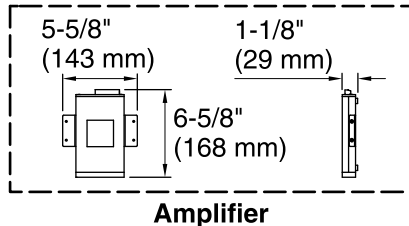

For the most current Specification Sheet, go to www.kohler.com.

9-7-2019 07:32 - US/CA

THE BOLD LOOK
OF **KOHLER**®

No change in measurement if connected with drain illustrated. (K-7272)

***Recommended User Interface Location**

Technical Information

All product dimensions are nominal.

Installation:	Drop-in, Under-mount
Drain location:	Center
Basin area, bottom:	45-3/4" x 25-15/16" (1162 mm x 659 mm)
Basin area, top:	65-3/8" x 29-5/16" (1661 mm x 745 mm)
Weight:	87 lbs (39.5 kg)
Minimum floor load:	59 lbs/ft ² (288.1 kg/m ²)
Water depth:	19-7/16" (494 mm)
Water capacity:	112 gal (424 L)
Cutout:	Drop-in, 71-1/2" x 35-1/2" (1816 mm x 902 mm)
Electrical component rating:	Amplifier: 120 V, 1.2 A, 60 Hz
Minimum flat for door:	2-3/4" (69 mm)
Bluetooth® range:	33 ft (0.8 m)