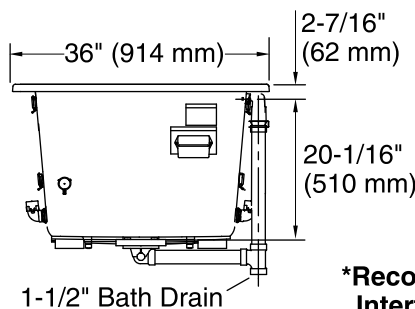

For the most current Specification Sheet, go to www.kohler.com.

9-7-2019 07:32 - US/CA

THE BOLD LOOK
OF **KOHLER**®

No change in measurement if connected with drain illustrated. (K-7272)

***Recommended User Interface Location**

Technical Information

All product dimensions are nominal.

Installation:	Drop-in, Under-mount
Drain location:	Center
Basin area, bottom:	45-3/4" x 25-15/16" (1162 mm x 659 mm)
Basin area, top:	65-3/8" x 29-5/16" (1661 mm x 745 mm)
Weight:	87 lbs (39.5 kg)
Minimum floor load:	59 lbs/ft ² (288.1 kg/m ²)
Water depth:	19-7/16" (494 mm)
Water capacity:	112 gal (424 L)
Cutout:	Drop-in, 71-1/2" x 35-1/2" (1816 mm x 902 mm)
Electrical component rating:	Amplifier: 120 V, 1.2 A, 60 Hz
Minimum flat for door:	2-3/4" (69 mm)
Bluetooth® range:	33 ft (0.8 m)

Notes

Measure your actual product for rough-in details. Install this product according to the installation instructions.

The hot water supply should be 70% of the capacity of the bath or greater. Installations will vary.