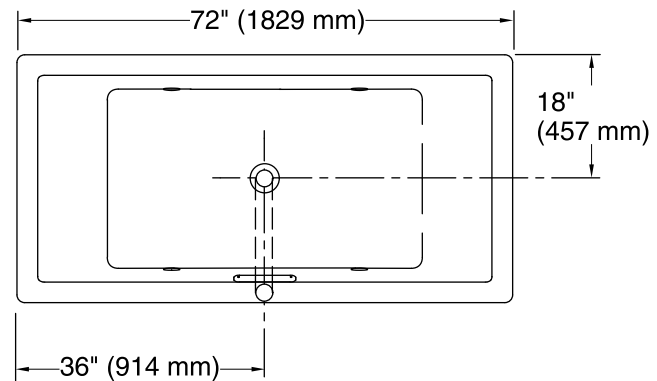

For the most current Specification Sheet, go to www.kohler.com.

9-7-2019 07:32 - US/CA

THE BOLD LOOK
OF **KOHLER**®

No change in measurement if connected with drain illustrated. (K-7272)

***Recommended User Interface Location**

Technical Information

All product dimensions are nominal.

Installation:	Drop-in, Under-mount
Drain location:	Center
Basin area, bottom:	45-3/4" x 25-15/16" (1162 mm x 659 mm)
Basin area, top:	65-3/8" x 29-5/16" (1661 mm x 745 mm)
Weight:	87 lbs (39.5 kg)
Minimum floor load:	59 lbs/ft ² (288.1 kg/m ²)
Water depth:	19-7/16" (494 mm)
Water capacity:	112 gal (424 L)
Cutout:	Drop-in, 71-1/2" x 35-1/2" (1816 mm x 902 mm)
Electrical component rating:	Amplifier: 120 V, 1.2 A, 60 Hz
Minimum flat for door:	2-3/4" (69 mm)
Bluetooth® range:	33 ft (0.8 m)