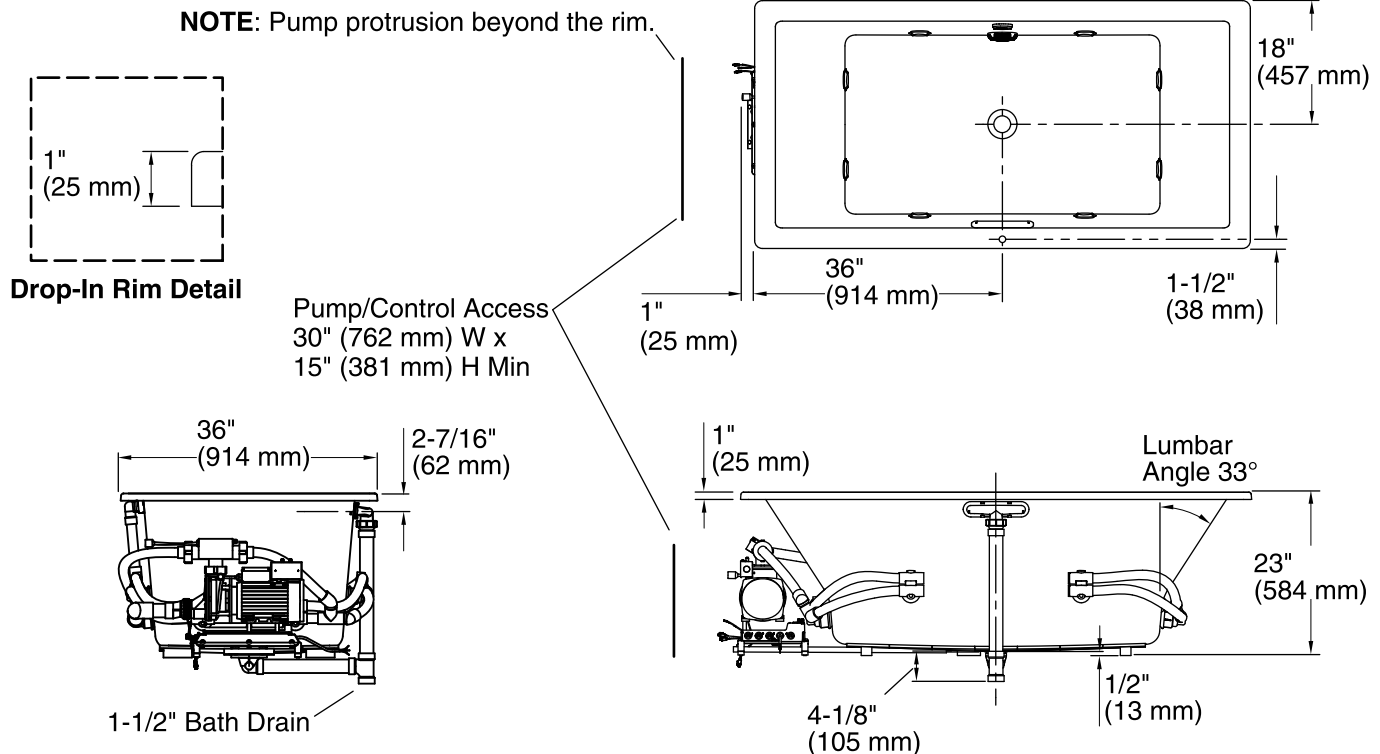

No change in measurement if connected with drain illustrated. (K-7272)

Required Electrical Service

One dedicated circuit required, protected with Class A Ground-Fault Circuit-Interrupter (GFCI). Outside North America, this device may be known as a Residual Current Device (RCD).

Pump, Heater: 240 V, 20 A, 50/60 Hz

Technical Information

All product dimensions are nominal.

Installation:	Drop-in, Under-mount
Drain location:	Center
Basin area, bottom:	45-3/4" x 25-15/16" (1162 mm x 659 mm)
Basin area, top:	65-3/8" x 29-5/16" (1661 mm x 745 mm)
Weight:	132 lbs (59.9 kg)
Minimum floor load:	61 lbs/ft² (297.8 kg/m²)
Water depth:	19-7/16" (494 mm)
Water capacity:	112.9 gal (427.4 L)
Cutout:	Drop-in, 71-1/2" x 35-1/2" (1816 mm x 902 mm)
Electrical component rating:	Pump: 240 V, 11 A, 50/60 Hz Heater: 240 V, 50/60 Hz, 1500 W
Pump speed:	Variable
Minimum flat for door:	2-3/4" (69 mm)

Notes

Measure your actual product for rough-in details. Install this product according to the installation instructions.

The hot water supply should be 70% of the capacity of the bath or greater. Installations will vary.

Kit is required for under-mount installations (sold separately).