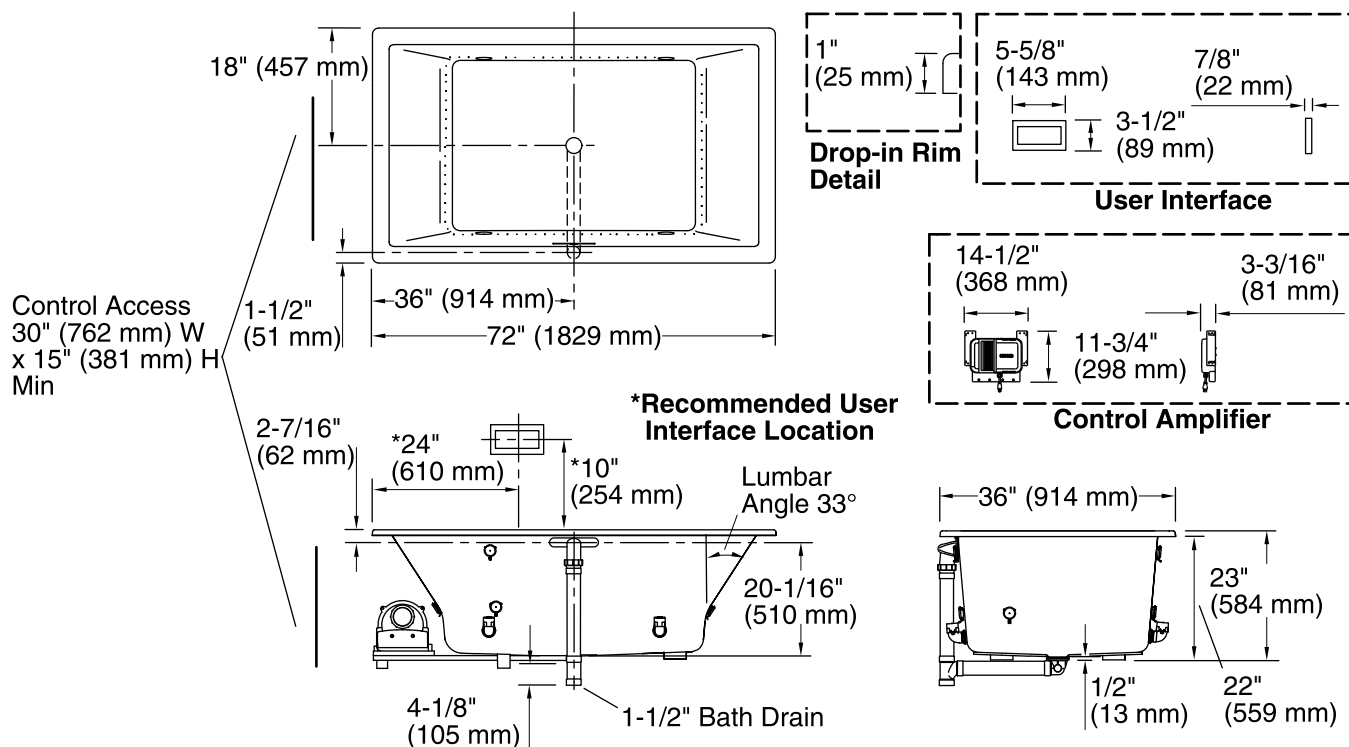

Underscore® Rectangle 6' VibrAcoustic® BubbleMassage™ Bath K-1835-GVBCW

No change in measurements if connected with required drain illustrated. (K-7272)

Required Electrical Service

One dedicated circuit required, protected with Class A Ground-Fault Circuit-Interrupter (GFCI). Outside North America, this device may be known as a Residual Current Device (RCD).

Blower, Amplifier, 120 V, 15 A, 60 Hz
Heated Surface:

Technical Information

All product dimensions are nominal.

Installation:	Drop-in, Under-mount
Drain location:	Center
Basin area, bottom:	45-3/4" x 25-15/16" (1162 mm x 659 mm)
Basin area, top:	65-3/8" x 29-5/16" (1661 mm x 745 mm)
Weight:	117 lbs (53.1 kg)
Minimum floor load:	58.6 lbs/ft² (286.1 kg/m²)
Water depth:	19-7/16" (494 mm)
Water capacity:	112.9 gal (427.4 L)
Cutout:	Drop-in, 71-1/2" x 35-1/2" (1816 mm x 902 mm)
Electrical component rating:	Blower: 120 V, 10 A, 60 Hz Amplifier: 120 V, 1.2 A, 50/60 Hz

Notes

Measure your actual product for rough-in details. Install this product according to the installation instructions.

The hot water supply should be 70% of the capacity of the bath or greater. Installations will vary.

Control amplifier fits 16" (406 mm) center studs. 25' (7.6 m) cables are included.

Remote blower installation kit K-1446 is available for relocating the blower. Provide access for servicing the blower.

Kit is required for under-mount installations (sold separately).

Do not relocate or alter the PVC tee or coiled flexible tubing connected to the blower. Follow the blower relocation instructions exactly.