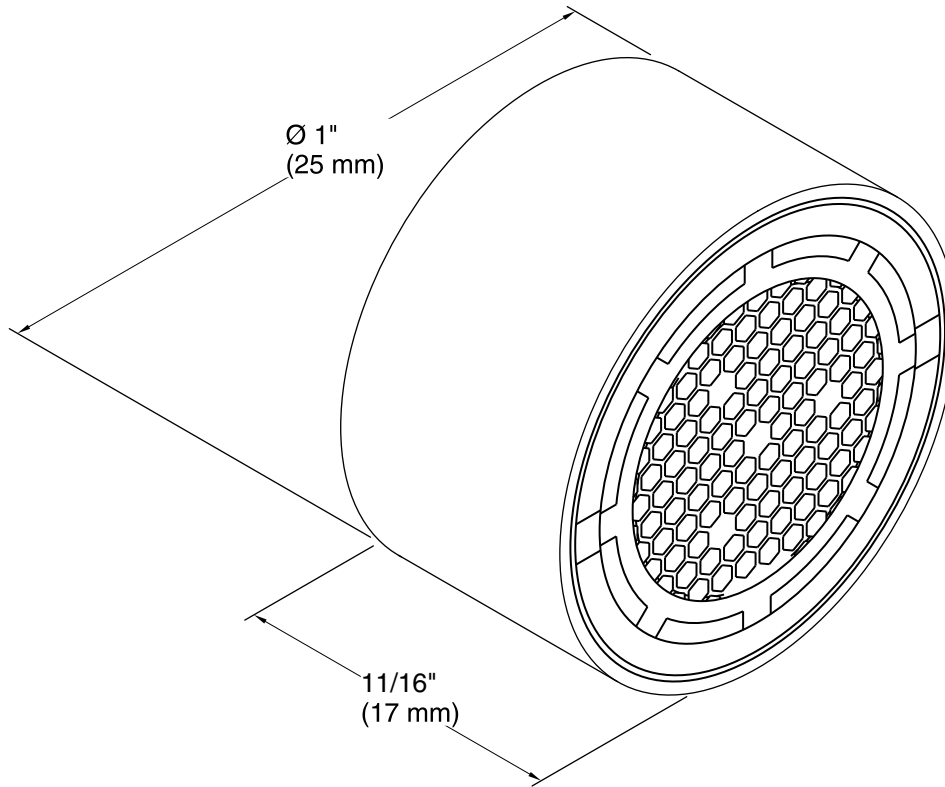

55/64" Female Aerator  
**K-18033**

**Features**

- Kohler plumbing products mean beautiful form as much as reliable function
- 55/64" female
- 2.2-gpm vandal-resistant aerator
- GPM = Volumetric flow rate in gallons per minute

### Technical Information

All product dimensions are nominal.

Material: Brass