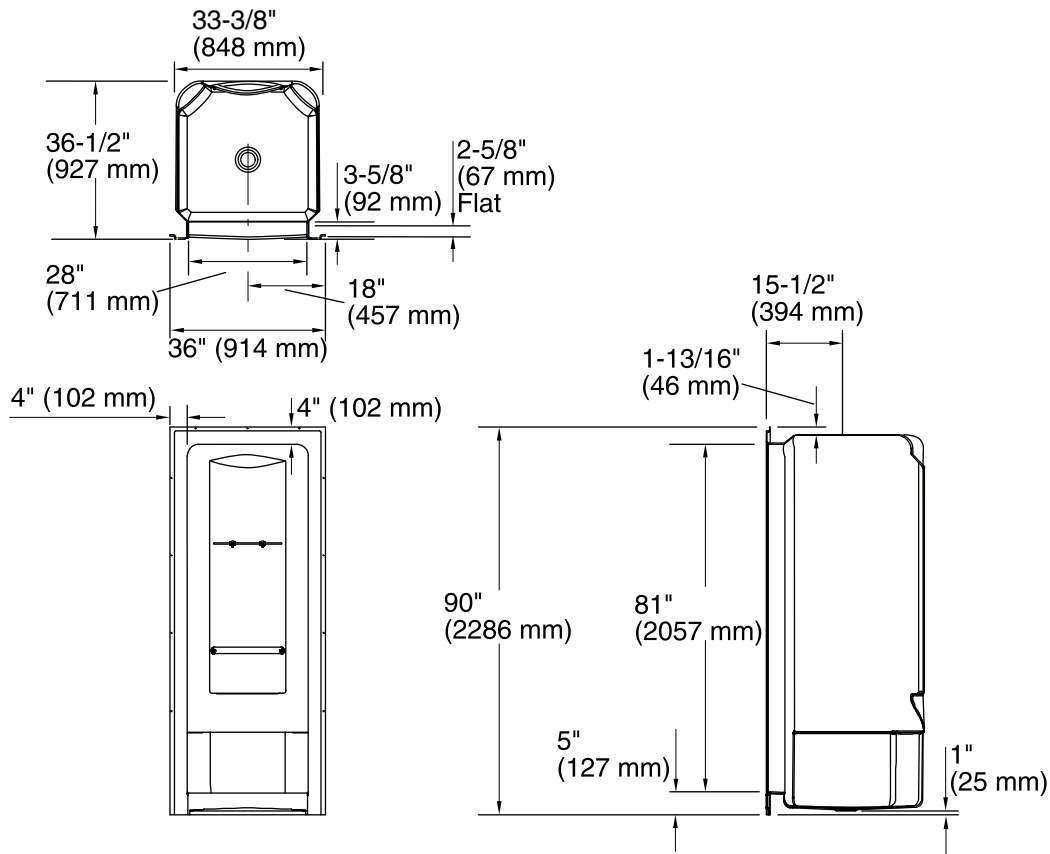

Features

- Integral soap ledges.
- Single threshold for corner installation.
- Durable acrylic construction.
- Center drain.
- Requires the K-9459 Sonata accessory kit (sold separately).
- Please contact your distributor for this product's pricing information.

	0	White
	96	Biscuit

Technical Information

All product dimensions are nominal.

Installation:	Three-wall alcove
Drain location:	Center
Drain hole diameter:	3-3/8" (86 mm)
Weight:	140 lbs (63.5 kg)
Minimum floor load:	27 lbs/ft ² (131.8 kg/m ²)

Notes

- Measure your actual product for rough-in details.
- Install this product according to the installation instructions.
- Fixture not drilled for supply fittings.
- Shimming is required to level the fixture.