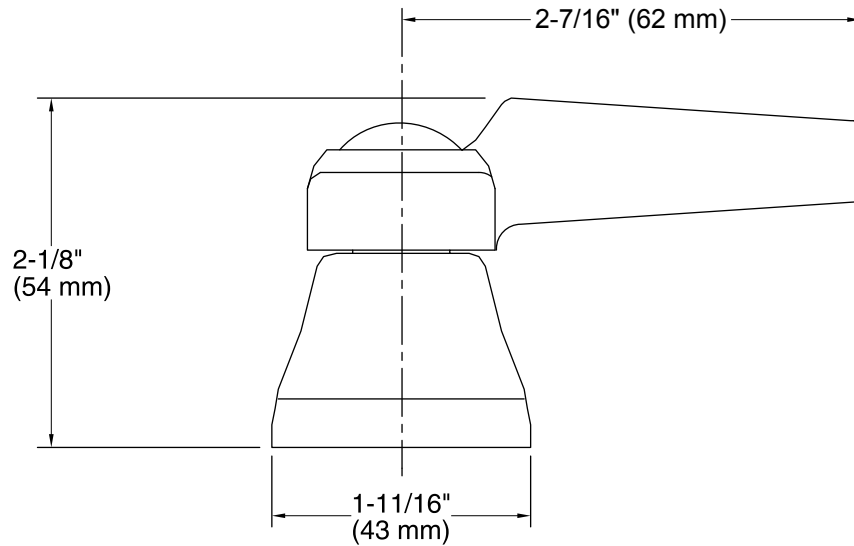

Available Colors/Finishes

Color tiles intended for reference only.

Color Code Description

■ CP Polished Chrome

Technical Information

All product dimensions are nominal.

Notes

Install this product according to the installation guide.