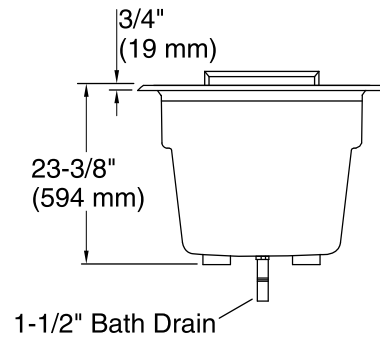

Color	Code	Description
-------	------	-------------

	0	White
	96	Biscuit
	47	Almond
	NY	Dune
	G9	Sandbar

No change in measurement if connected with drain illustrated. (K-7265)

Technical Information

All product dimensions are nominal.

Installation:	Drop-in
Drain location:	End
Basin area, bottom:	36" x 21" (914 mm x 533 mm)
Basin area, top:	42" x 26" (1067 mm x 660 mm)
Weight:	60 lbs (27.2 kg)
Minimum floor load:	61 lbs/ft ² (297.8 kg/m ²)
Water depth:	17-7/8" (454 mm)
Water capacity:	68 gal (257.4 L)
Cutout:	Drop-in, 46-1/2" x 30-1/2" (1181 mm x 775 mm)

Notes

Measure your actual product for rough-in details.

Install this product according to the installation instructions.

The hot water supply should be 70% of the capacity of the bath or greater. Installations will vary.