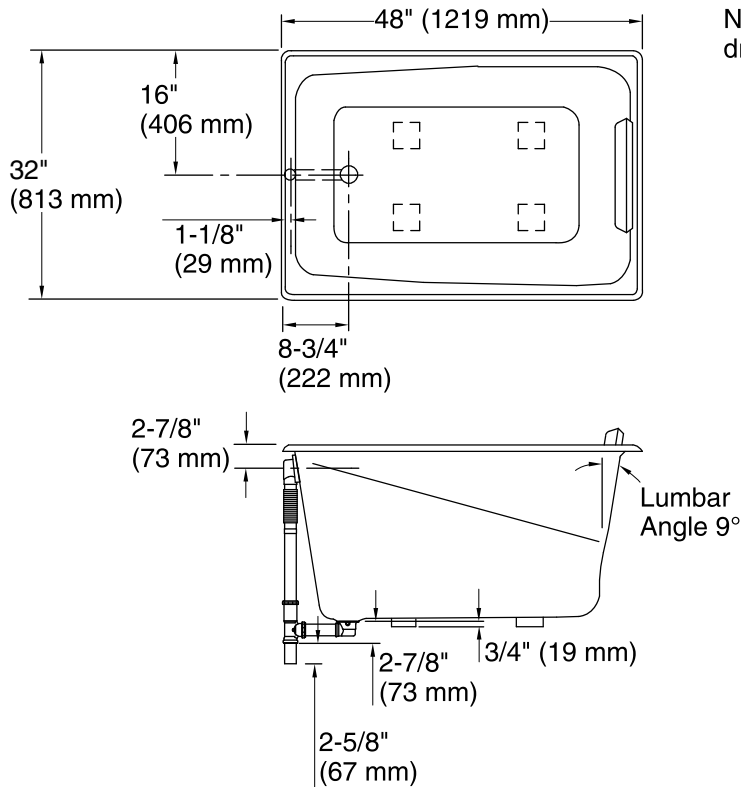

Color	Code	Description
-------	------	-------------

	0	White
	96	Biscuit
	47	Almond
	NY	Dune
	G9	Sandbar

No change in measurement if connected with drain illustrated. (K-7265)

Technical Information

All product dimensions are nominal.

Installation:	Drop-in
Drain location:	End
Basin area, bottom:	36" x 21" (914 mm x 533 mm)
Basin area, top:	42" x 26" (1067 mm x 660 mm)
Weight:	60 lbs (27.2 kg)
Minimum floor load:	61 lbs/ft ² (297.8 kg/m ²)
Water depth:	17-7/8" (454 mm)
Water capacity:	68 gal (257.4 L)
Cutout:	Drop-in, 46-1/2" x 30-1/2" (1181 mm x 775 mm)

Notes

Measure your actual product for rough-in details.

Install this product according to the installation instructions.

The hot water supply should be 70% of the capacity of the bath or greater. Installations will vary.