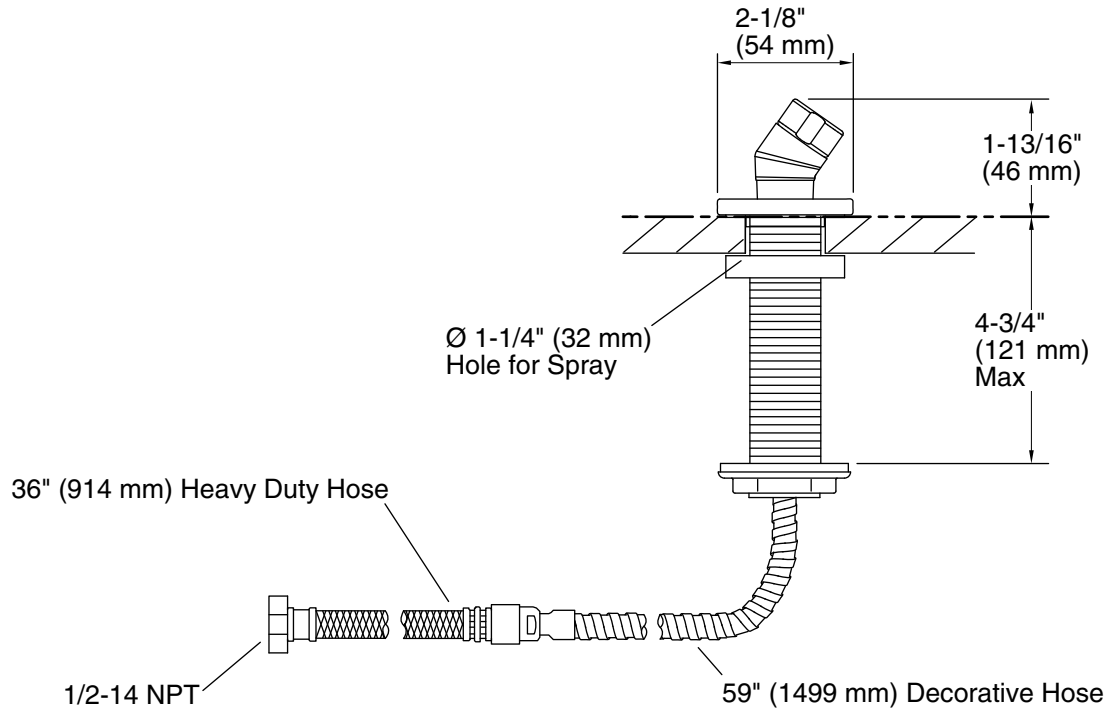

Features

- For use with a handshower (sold separately)
- Includes Polished Chrome handshower hose
- 2-1/8" (54 mm) x 1-13/16" (46 mm)
- Coordinates with Loure and Stance® faucets and accessories

Material

- Solid-brass construction for durability and reliability
- KOHLER finishes resist corrosion and tarnishing

Installation

- Deck- or bath-mount

Required Products/Accessories

K-21335 Round two-function handshower, 2.5 gpm

Color	Code	Description
	CP	Polished Chrome
	SN	Vibrant® Polished Nickel
	BN	Vibrant® Brushed Nickel
	TT	Vibrant Titanium

Technical Information

All product dimensions are nominal.

Notes

Install this product according to the installation guide.