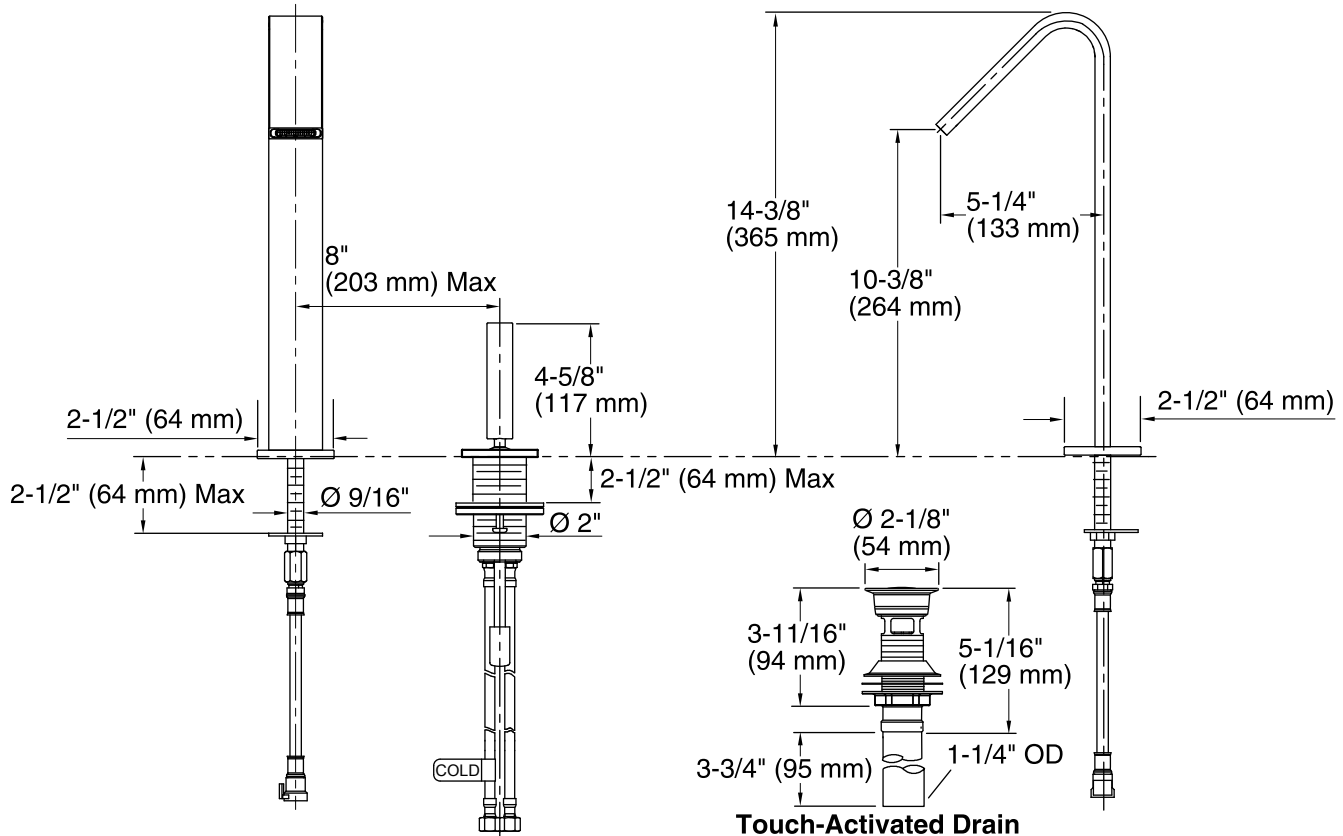

Features

- Single remote lever handle allows for both volume and temperature control
- Temperature memory allows faucet to be turned on and off at any temperature setting.
- Includes touch-activated drain
- KOHLER ceramic disc valves exceed industry longevity standards for a lifetime of durable performance
- 1.2 gal/min (4.5 l/min) maximum flow rate [max at 60 psi (4.14 bar)].
- 2" (51 mm) diameter valve.
- 5-1/4" (133 mm) spout reach.
- Ideal for vessel sink applications
- Coordinates with Loure faucets, accessories, and showering components to complete your bathroom.
- Lower flow aerator available (refer to the KOHLER Price Book).

Technical Information

All product dimensions are nominal.

Faucet:

Flow rate: 1.2 gal/min (4.5 l/min)

Pressure: 60 psi (4.1 bar)

Drain included: Yes

Drain tailpiece included: Yes

Spout:

Spout reach: 5-1/4" (133 mm)

Notes

Install this product according to the installation guide.

NOTICE: Due to the non-standard 2" (51 mm) diameter of the remote valve, the remote valve cannot be mounted through a standard 1-3/8" (35 mm) faucet hole of a sink. Choose a sink without faucet holes, then mount the faucet and remote valve through the countertop. Refer to the countertop manufacturer's instructions for proper hole drilling.