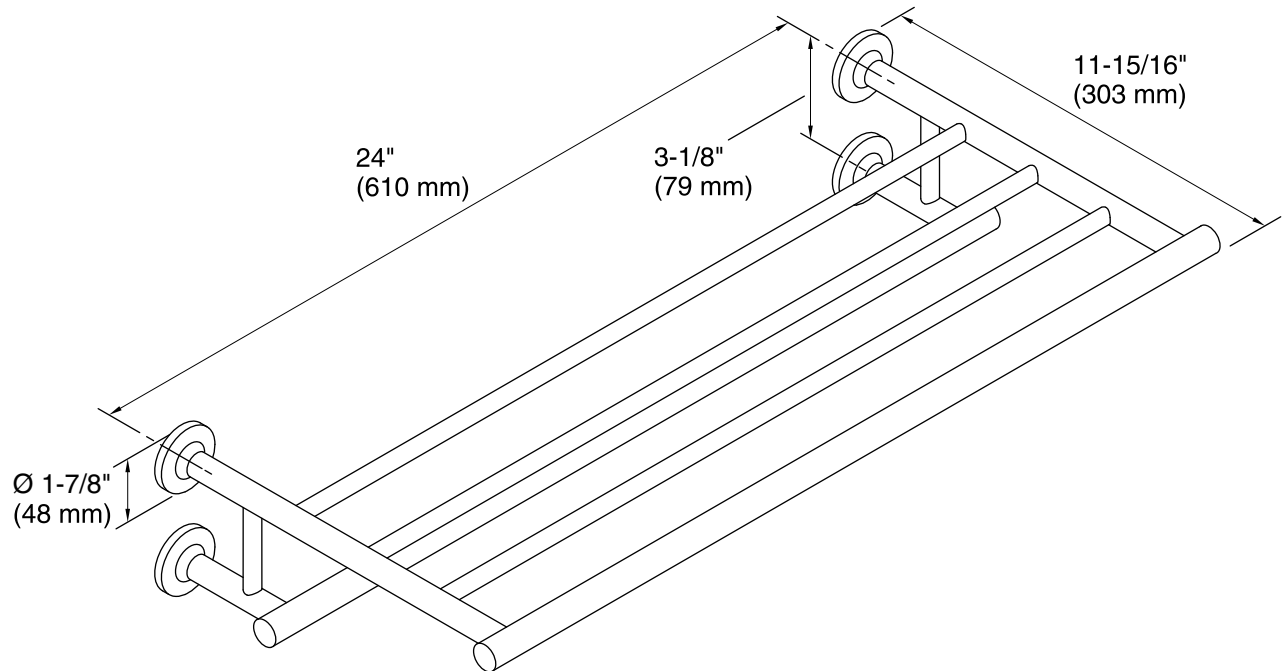

Technical Information

All product dimensions are nominal.

Material: Metal

Notes

Install this product according to the installation guide.

CAUTION: Risk of personal injury. Do not install these products in any area where they are likely to be used inadvertently as a grab bar or support bar. These products are not designed or intended for use as a grab bar or support bar.