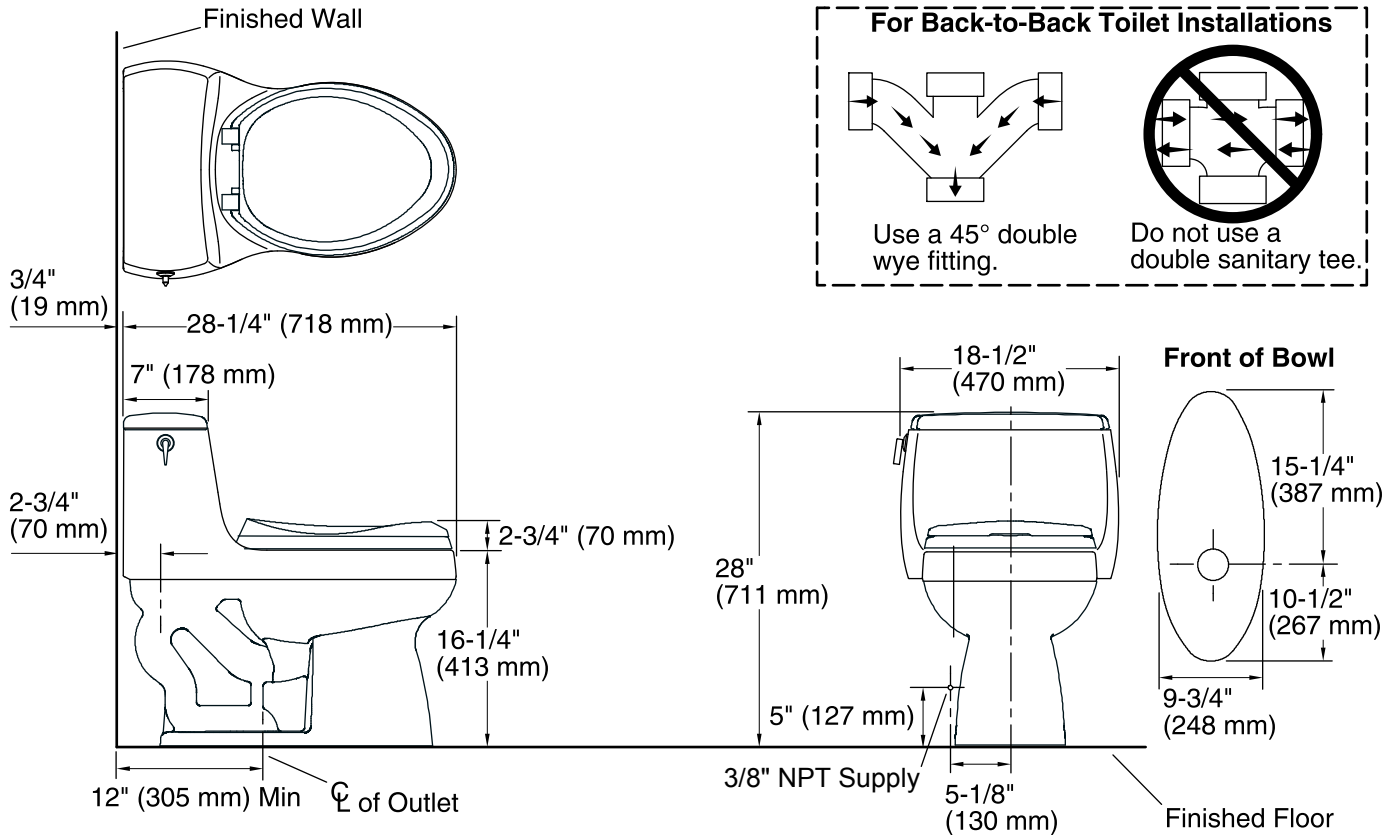

**Gabrielle™ Comfort Height®**  
 one-piece elongated 1.28 gpf toilet  
**K-14345-WF**

**Features**

- Decorated with Polished Gold accents on Biscuit background.
- One-piece toilets integrate the tank and bowl into a seamless, easy-to-clean design.
- Elongated bowl offers added room and comfort.
- Comfort Height® feature offers chair-height seating that makes sitting down and standing up easier for most adults.
- 1.28 gallons per flush (gpf).
- Standard left-hand trip lever included.
- Seat included.
- Coordinates with other products with the Prairie Flowers design.

**Installation**

- Standard 12-inch rough-in.
- Supply line not included.

**Water Conservation & Rebates**

- WaterSense® toilets meet strict EPA flushing guidelines, including using at least 20 percent less water than 1.6-gallon toilets.
- Eligible for consumer rebates in some municipalities.

# Gabrielle™ Comfort Height®

one-piece elongated 1.28 gpf toilet

K-14345-WF

## Technical Information

All product dimensions are nominal.

Toilet type:	One-piece, Floor-mount
Waste Outlet:	Floor
Bowl shape:	Elongated
Flush type:	Class Five®
Trap passageway:	2-1/8" (54 mm)
Water Consumption	
Full:	1.28 gpf (4.8 lpf)
Water surface size:	11" x 8-1/2" (279 mm x 216 mm)
Rim to water surface:	6" (152 mm)
Rough-in:	12" (305 mm)
Seat-mounting holes:	5-1/2" (140 mm)