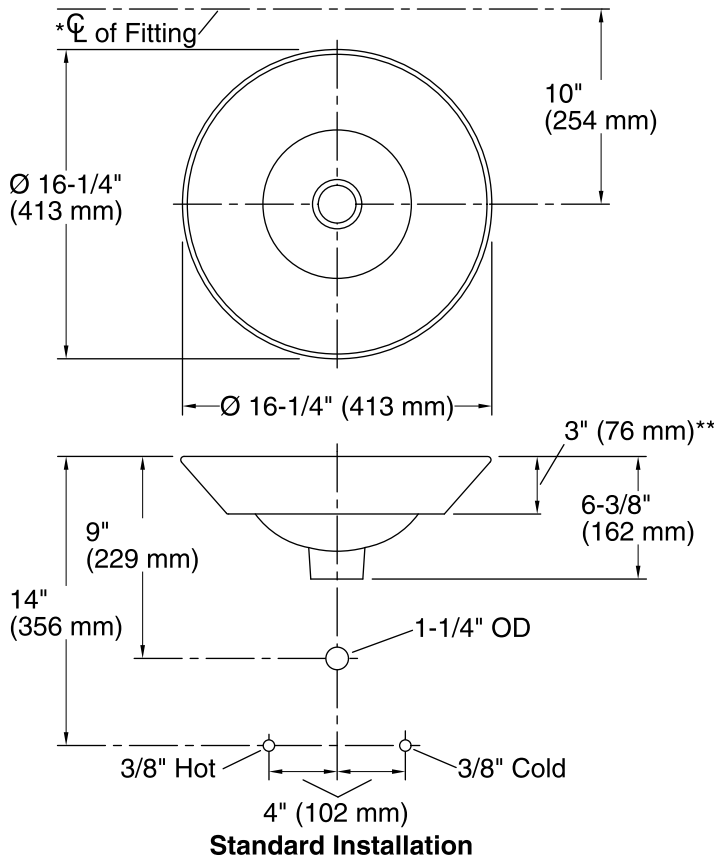

Color Code Description

 K7 Translucent Blue

Caravan® Nepal Conical Bell®
 Above-counter/Wall-mount Bathroom Sink
K-14223-SR1

Technical Information

All product dimensions are nominal.

- Bowl configuration: Single
- Installation: Vessel, Wall-mount
- Bowl area (Only): Diameter: 15-7/8" (403 mm)
Water depth: 4-1/4" (108 mm)
- Drain hole: 1-3/4" (44 mm)
- Template: 1002980-7, required, included

Notes

Install this product according to the installation instructions.

*Spout must be 5" (127 mm) long (min) for adequate clearance into the bathroom sink when installed with centerline as shown.

NOTICE: Countertop manufacturer or cutter must use the cut-out template provided with the product, or a current one provided by Kohler Co. (call 1-800-4-KOHLER). Kohler Co. is not responsible for cut-out errors when the incorrect cut-out template is used.