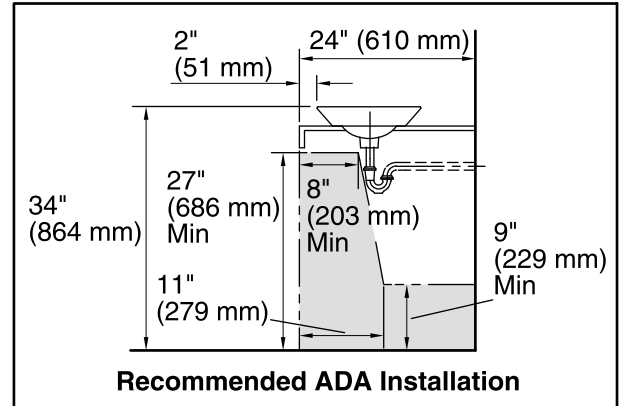

Material

- Vitreous china.

Installation

- Vessel

Recommended Products/Accessories

- K-7114 Pop-Up Drain
- K-7129 Drain
- K-9018 P-Trap
- K-9655 Wall-Mount Vessel Bracket

Included Components

- Additional Components:
- Adjustable linkage

Color Code Description

 K7 Translucent Blue

Caravan® Nepal Conical Bell®
 Above-counter/Wall-mount Bathroom Sink
K-14223-SR1

Technical Information

All product dimensions are nominal.

- Bowl configuration: Single
- Installation: Vessel, Wall-mount
- Bowl area (Only): Diameter: 15-7/8" (403 mm)
Water depth: 4-1/4" (108 mm)
- Drain hole: 1-3/4" (44 mm)
- Template: 1002980-7, required, included

Notes

Install this product according to the installation instructions.

*Spout must be 5" (127 mm) long (min) for adequate clearance into the bathroom sink when installed with centerline as shown.

NOTICE: Countertop manufacturer or cutter must use the cut-out template provided with the product, or a current one provided by Kohler Co. (call 1-800-4-KOHLER). Kohler Co. is not responsible for cut-out errors when the incorrect cut-out template is used.