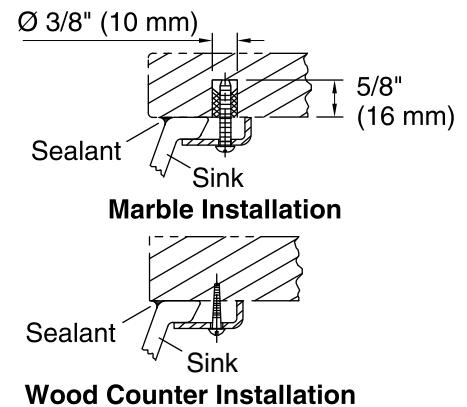

### Technical Information

All product dimensions are nominal.

- Bowl configuration: Single
- Installation: Under-mount
- Bowl area (Only): Length: 17" (432 mm)  
Width: 14" (356 mm)  
Water depth: 6-3/8" (162 mm)
- Drain hole: 1-3/4" (44 mm)
- Template: 1151011-7, required, included