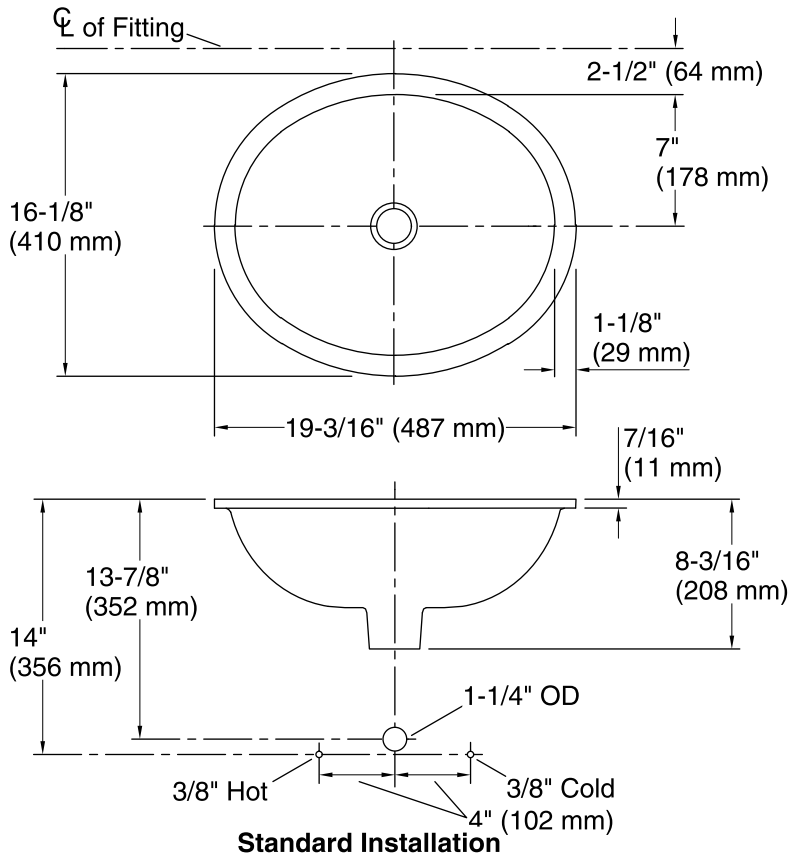

## Features

- Decorated with an elegant floral pattern with Polished Gold accents on Biscuit background.
- Oval basin.
- No faucet holes; requires wall- or counter-mount faucet.
- Fits standard 14- x 17-inch countertop cutout.
- Coordinates with other products with the Prairie Flowers design.

### Technical Information

All product dimensions are nominal.

- Bowl configuration: Single
- Installation: Under-mount
- Bowl area (Only): Length: 17" (432 mm)  
Width: 14" (356 mm)  
Water depth: 6-3/8" (162 mm)
- Drain hole: 1-3/4" (44 mm)
- Template: 1151011-7, required, included