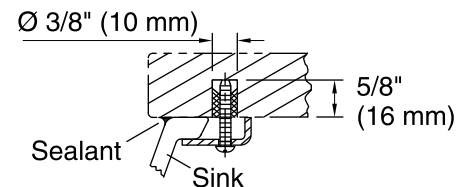

Caravan® Nepal Caxton® Oval
Under-mount Bathroom Sink
K-14218-SR1

Technical Information

All product dimensions are nominal.

- Bowl configuration: Single
- Installation: Under-mount
- Bowl area (Only):
  - Length: 17" (432 mm)
  - Width: 14" (356 mm)
  - Water depth: 6-3/8" (162 mm)
- Drain hole: 1-3/4" (44 mm)
- Template: 1151011-7, required, included

Notes

Install this product according to the installation instructions.

NOTICE: Countertop manufacturer or cutter must use the cut-out template provided with the product, or a current one provided by Kohler Co. (call 1-800-4-KOHLER). Kohler Co. is not responsible for cutout errors when the incorrect cut-out template is used.

ADA compliant when installed to the specific requirements of these regulations.