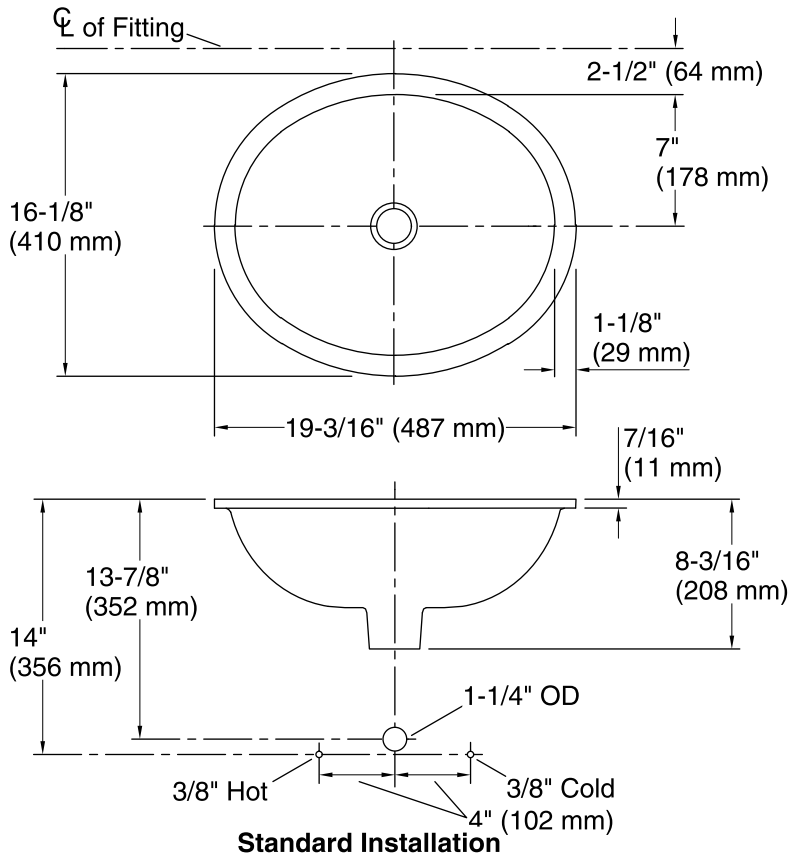

Caravan® Nepal Caxton® Oval

Under-mount Bathroom Sink
K-14218-SR1

Features

- Decorated with an intricate Henna-inspired pattern on Translucent Blue background.
- Deep oval basin.
- No faucet holes; requires wall- or counter-mount faucet.
- Nepal design
- Fits standard 14- x 17-inch countertop cutout.

Material

- Vitreous china.

Installation

- Under-mount

Recommended Products/Accessories

K-9018 P-Trap

Included Components

Additional Components:
1193643 Basin clamps

Color	Code	Description
-------	------	-------------

	K7	Translucent Blue
--	----	------------------

Caravan® Nepal Caxton® Oval
Under-mount Bathroom Sink
K-14218-SR1

Technical Information

All product dimensions are nominal.

- Bowl configuration: Single
- Installation: Under-mount
- Bowl area (Only):
 - Length: 17" (432 mm)
 - Width: 14" (356 mm)
 - Water depth: 6-3/8" (162 mm)
- Drain hole: 1-3/4" (44 mm)
- Template: 1151011-7, required, included