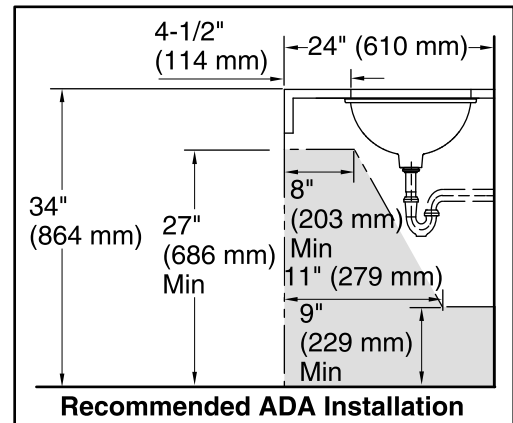

Caravan® Nepal Caxton® Oval
Under-mount Bathroom Sink
K-14218-SR1

Technical Information

All product dimensions are nominal.

- Bowl configuration: Single
- Installation: Under-mount
- Bowl area (Only):
  - Length: 17" (432 mm)
  - Width: 14" (356 mm)
  - Water depth: 6-3/8" (162 mm)
- Drain hole: 1-3/4" (44 mm)
- Template: 1151011-7, required, included

Notes

Install this product according to the installation instructions.

NOTICE: Countertop manufacturer or cutter must use the cut-out template provided with the product, or a current one provided by Kohler Co. (call 1-800-4-KOHLER). Kohler Co. is not responsible for cutout errors when the incorrect cut-out template is used.

ADA compliant when installed to the specific requirements of these regulations.