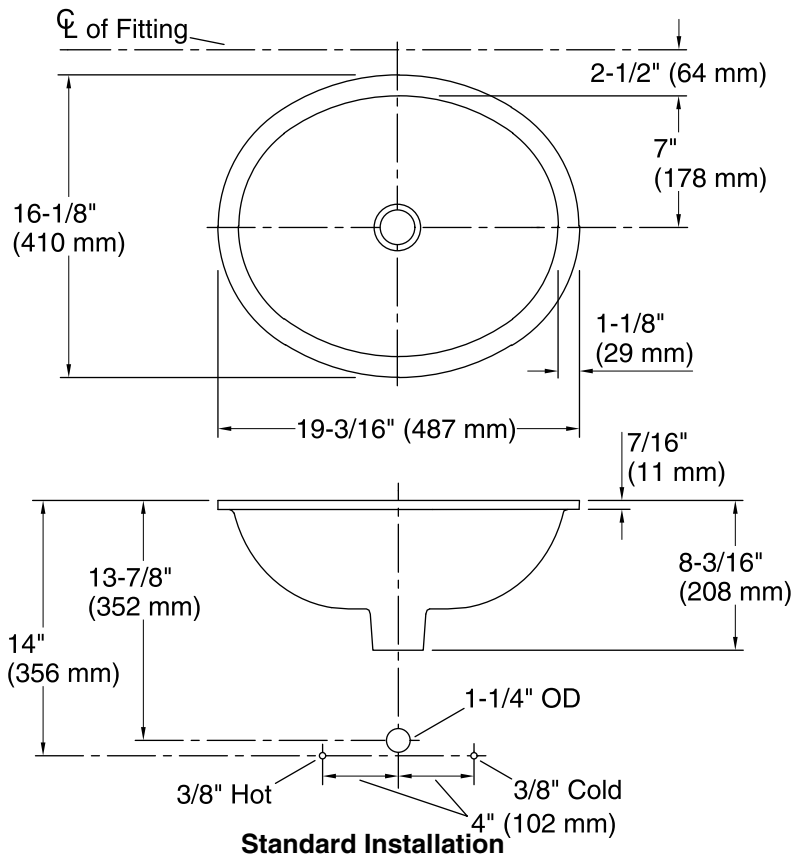

Material

- Vitreous china.

Installation

- Under-mount

Recommended Products/Accessories

K-9018 P-Trap

Included Components

Additional Components:
1193643 Basin clamps

Color	Code	Description
-------	------	-------------

	0	White
--	---	-------

Technical Information

All product dimensions are nominal.

- Bowl configuration: Single
- Installation: Under-mount
- Bowl area (Only):
 - Length: 17" (432 mm)
 - Width: 14" (356 mm)
 - Water depth: 6-3/8" (162 mm)
- Drain hole: 1-3/4" (44 mm)
- Template: 1151011-7, required, included