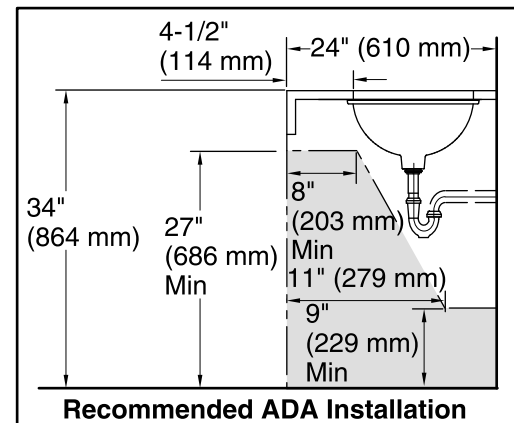

Material

- Vitreous china.

Installation

- Under-mount

Recommended Products/Accessories

K-9018 P-Trap

Included Components

Additional Components:
1193643 Basin clamps

Color	Code	Description
-------	------	-------------

	0	White
--	---	-------

Technical Information

All product dimensions are nominal.

- Bowl configuration: Single
- Installation: Under-mount
- Bowl area (Only):
 - Length: 17" (432 mm)
 - Width: 14" (356 mm)
 - Water depth: 6-3/8" (162 mm)
- Drain hole: 1-3/4" (44 mm)
- Template: 1151011-7, required, included