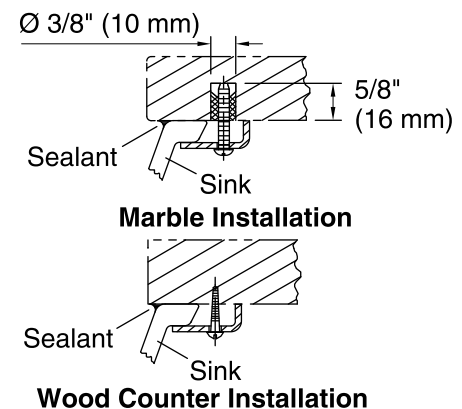

Material

- Vitreous china.

Installation

- Under-mount

Recommended Products/Accessories

K-9018 P-Trap

Included Components

Additional Components:
1193643 Basin clamps

Color	Code	Description
-------	------	-------------

	0	White
--	---	-------

Technical Information

All product dimensions are nominal.

- Bowl configuration: Single
- Installation: Under-mount
- Bowl area (Only):
 - Length: 17" (432 mm)
 - Width: 14" (356 mm)
 - Water depth: 6-3/8" (162 mm)
- Drain hole: 1-3/4" (44 mm)
- Template: 1151011-7, required, included