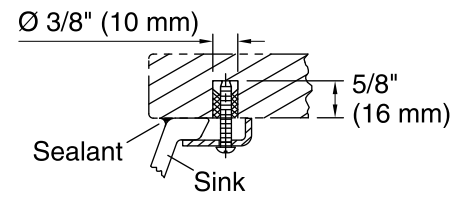

### Technical Information

All product dimensions are nominal.

- Bowl configuration: Single
- Installation: Under-mount
- Bowl area (Only): Length: 17" (432 mm)  
Width: 14" (356 mm)  
Water depth: 6-3/8" (162 mm)
- Drain hole: 1-3/4" (44 mm)
- Template: 1151011-7, required, included