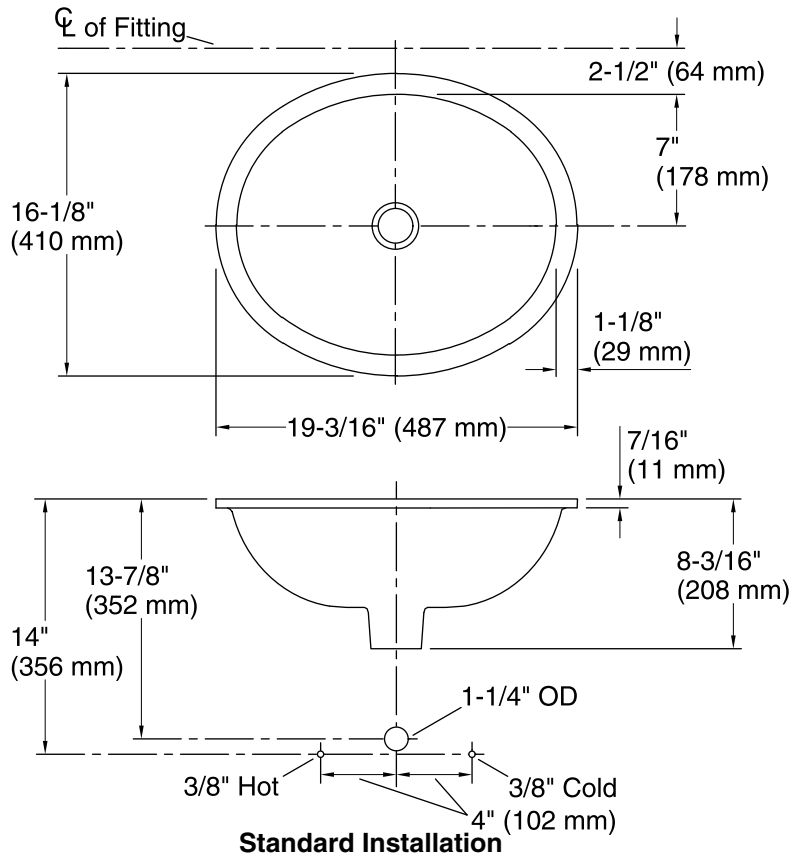

### Technical Information

All product dimensions are nominal.

- Bowl configuration: Single
- Installation: Under-mount
- Bowl area (Only): Length: 17" (432 mm)  
Width: 14" (356 mm)  
Water depth: 6-3/8" (162 mm)
- Drain hole: 1-3/4" (44 mm)
- Template: 1151011-7, required, included