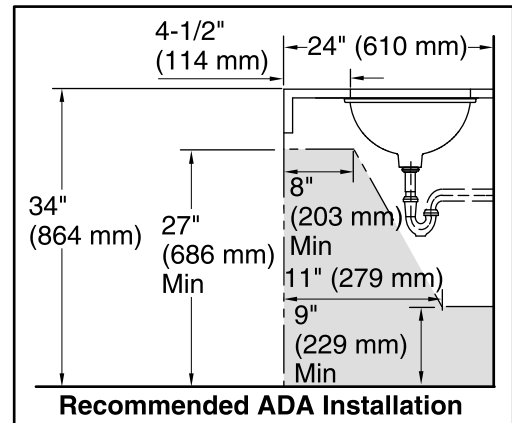

### Technical Information

All product dimensions are nominal.

- Bowl configuration: Single
- Installation: Under-mount
- Bowl area (Only): Length: 17" (432 mm)  
Width: 14" (356 mm)  
Water depth: 6-3/8" (162 mm)
- Drain hole: 1-3/4" (44 mm)
- Template: 1151011-7, required, included