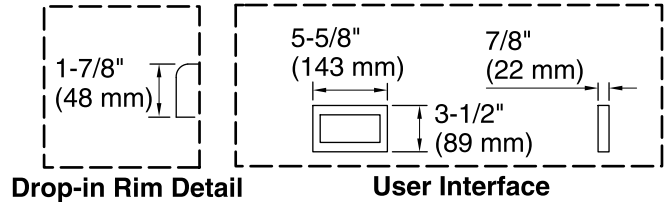

No change in measurements if connected with drain illustrated. (K-7161-AF)

Recommended Faucet Location

Drop-in Rim Detail