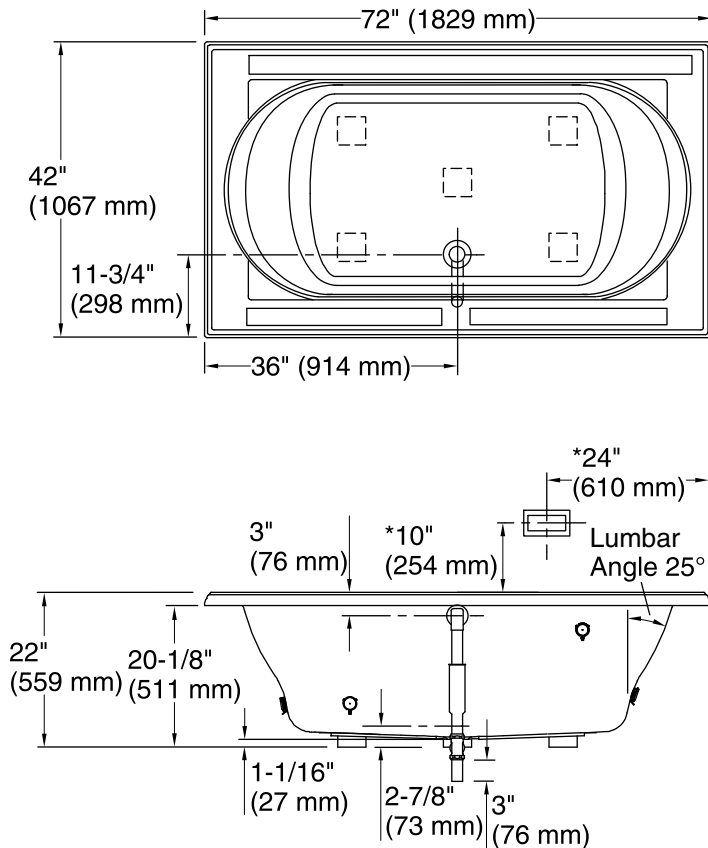

*Recommended User Interface Location