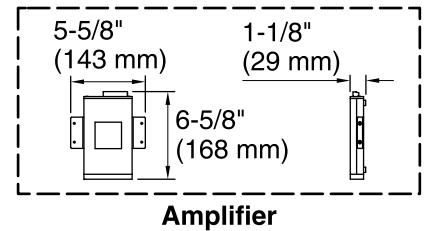

User Interface