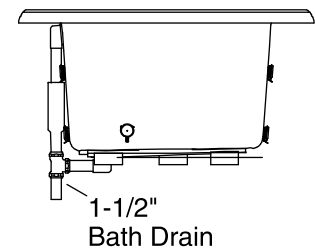

Amplifier

*Recommended User Interface Location

Bath Drain

Required Electrical Service

One circuit required, protected with Class A Ground-Fault Circuit-Interrupter (GFCI). Outside North America, this device may be known as a Residual Current Device (RCD).

Amplifier: 120 V, 15 A, 50/60 Hz

Technical Information

All product dimensions are nominal.

Installation:	Drop-in
Drain location:	Center rear
Basin area, bottom:	48" x 27" (1219 mm x 686 mm)
Basin area, top:	60" x 30" (1524 mm x 762 mm)
Weight:	97 lbs (44 kg)
Minimum floor load:	44 lbs/ft² (214.8 kg/m²)
Water depth:	16" (406 mm)
Water capacity:	94 gal (355.8 L)
Cutout:	Drop-in, 70-1/2" x 40-1/2" (1791 mm x 1029 mm)
Electrical component rating:	Amplifier: 120 V, 1.1 A, 50/60 Hz
Amplifier channels:	2 at 15 W per channel 2 at 30 W per channel

Notes

Measure your actual product for rough-in details. Install this product according to the installation instructions.

The hot water supply should be 70% of the capacity of the bath or greater. Installations will vary.

Control amplifier fits 16" (406 mm) center studs. 25' (7.6 m) cables are included.

If installing a rim-mount faucet, make sure there is no interference above or below the deck before drilling any holes.