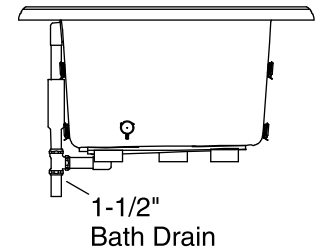

No change in measurements if connected with drain illustrated. (K-7161-AF)

Recommended Faucet Location