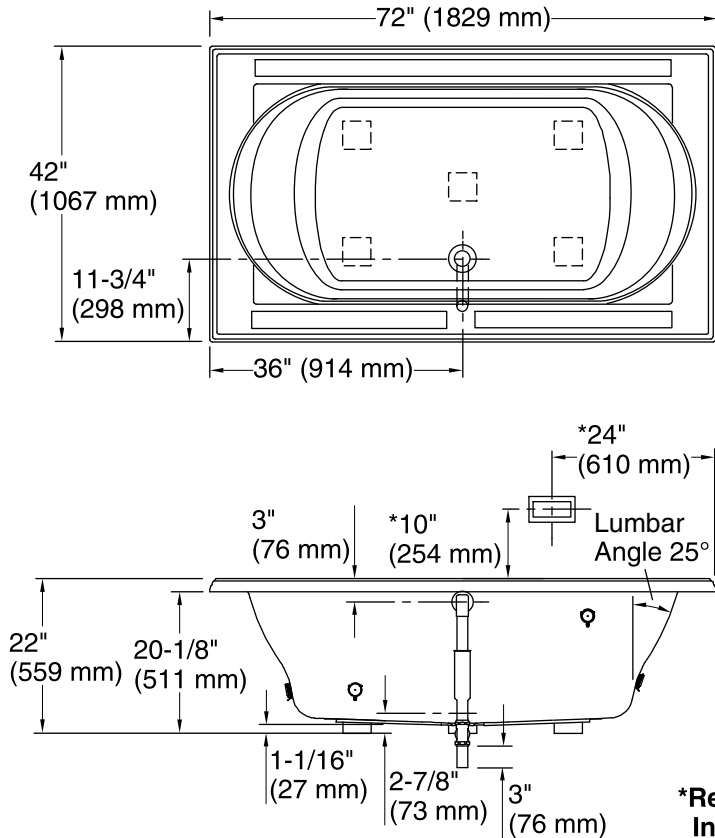

No change in measurements if connected with drain illustrated. (K-7161-AF)

Recommended Faucet Location

*Recommended User Interface Location

Required Electrical Service

One circuit required, protected with Class A Ground-Fault Circuit-Interrupter (GFCI). Outside North America, this device may be known as a Residual Current Device (RCD).

Amplifier, Heated Surface: 120 V, 15 A

Technical Information

All product dimensions are nominal.

Installation:	Drop-in
Drain location:	Center
Basin area, bottom:	48" x 27" (1219 mm x 686 mm)
Basin area, top:	60" x 30" (1524 mm x 762 mm)
Weight:	97 lbs (44 kg)
Minimum floor load:	44 lbs/ft² (214.8 kg/m²)
Water depth:	16" (406 mm)
Water capacity:	94 gal (355.8 L)
Cutout:	Drop-in, 70-1/2" x 40-1/2" (1791 mm x 1029 mm)
Electrical component rating:	Amplifier: 120 V, 1.1 A, 50/60 Hz Heated Surface: 120 V, 0.5 A, 50/60 Hz, 65 W

Notes

Measure your actual product for rough-in details. Install this product according to the installation instructions.

The hot water supply should be 70% of the capacity of the bath or greater. Installations will vary.

Control amplifier fits 16" (406 mm) center studs. 25' (7.6 m) cables are included.

If installing a rim-mount faucet, make sure there is no interference above or below the deck before drilling any holes.