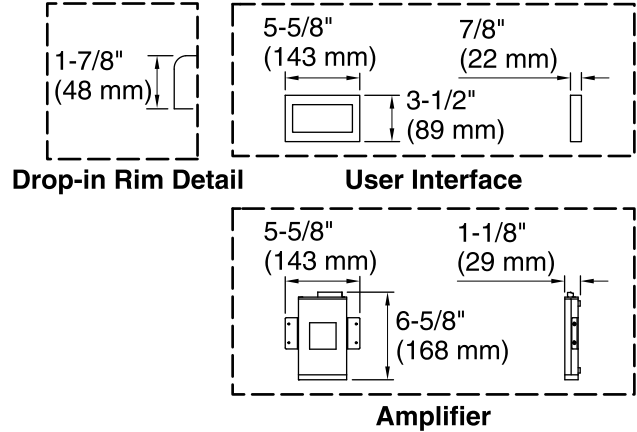

No change in measurements if connected with drain illustrated. (K-7161-AF)

Recommended Faucet Location