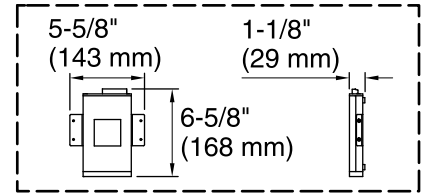

No change in measurements if connected with drain illustrated. (K-7161-AF)

*Recommended User Interface Location

Required Electrical Service

One circuit required, protected with Class A Ground-Fault Circuit-Interrupter (GFCI). Outside North America, this device may be known as a Residual Current Device (RCD).

Amplifier: 120 V, 15 A, 50/60 Hz

Technical Information

All product dimensions are nominal.

- Installation: Drop-in
- Drain location: End
- Basin area, bottom: 42" x 20" (1067 mm x 508 mm)
- Basin area, top: 51" x 24" (1295 mm x 610 mm)
- Weight: 81 lbs (36.7 kg)
- Minimum floor load: 46 lbs/ft² (224.6 kg/m²)
- Water depth: 14" (356 mm)
- Water capacity: 60 gal (227.1 L)
- Cutout: Drop-in, 58" x 30" (1473 mm x 762 mm)
- Electrical component rating: Amplifier: 120 V, 1.1 A, 50/60 Hz
- Amplifier channels: 2 at 15 W per channel
  2 at 30 W per channel
- Minimum flat for door: 2-1/2" (64 mm)

Notes

Measure your actual product for rough-in details. Install this product according to the installation instructions.

The hot water supply should be 70% of the capacity of the bath or greater. Installations will vary.

Control amplifier fits 16" (406 mm) center studs. 25' (7.6 m) cables are included.