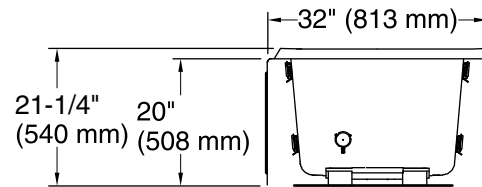

No change in measurements if connected with drain illustrated. (K-7161-AF)

*Recommended User Interface Location

Required Electrical Service

One circuit required, protected with Class A Ground-Fault Circuit-Interrupter (GFCI). Outside North America, this device may be known as a Residual Current Device (RCD).

Amplifier: 120 V, 15 A, 50/60 Hz

Technical Information

All product dimensions are nominal.

- Installation: Drop-in
- Drain location: End
- Basin area, bottom: 42" x 20" (1067 mm x 508 mm)
- Basin area, top: 51" x 24" (1295 mm x 610 mm)
- Weight: 81 lbs (36.7 kg)
- Minimum floor load: 46 lbs/ft² (224.6 kg/m²)
- Water depth: 14" (356 mm)
- Water capacity: 60 gal (227.1 L)
- Cutout: Drop-in, 58" x 30" (1473 mm x 762 mm)
- Electrical component rating: Amplifier: 120 V, 1.1 A, 50/60 Hz
- Amplifier channels: 2 at 15 W per channel
  2 at 30 W per channel
- Minimum flat for door: 2-1/2" (64 mm)

Notes

Measure your actual product for rough-in details. Install this product according to the installation instructions.

The hot water supply should be 70% of the capacity of the bath or greater. Installations will vary.

Control amplifier fits 16" (406 mm) center studs. 25' (7.6 m) cables are included.