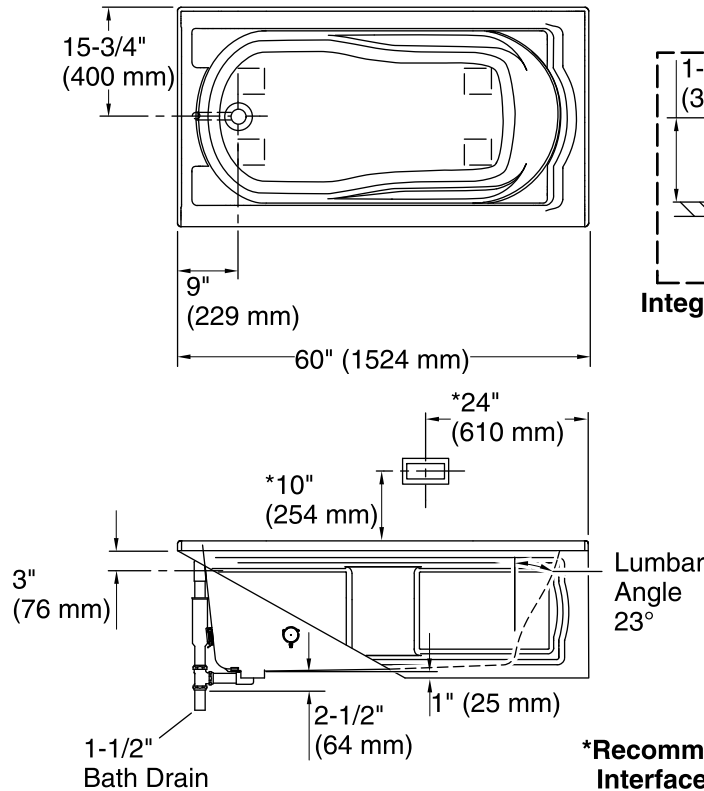

No change in measurements if connected with drain illustrated. (K-7161-AF)

*Recommended User Interface Location

Required Electrical Service

One circuit required, protected with Class A Ground-Fault Circuit-Interrupter (GFCI). Outside North America, this device may be known as a Residual Current Device (RCD).

Amplifier: 120 V, 15 A, 50/60 Hz

Technical Information

All product dimensions are nominal.

- Installation: Drop-in
- Drain location: End
- Basin area, bottom: 42" x 20" (1067 mm x 508 mm)
- Basin area, top: 51" x 24" (1295 mm x 610 mm)
- Weight: 81 lbs (36.7 kg)
- Minimum floor load: 46 lbs/ft² (224.6 kg/m²)
- Water depth: 14" (356 mm)
- Water capacity: 60 gal (227.1 L)
- Cutout: Drop-in, 58" x 30" (1473 mm x 762 mm)
- Electrical component rating: Amplifier: 120 V, 1.1 A, 50/60 Hz
- Amplifier channels: 2 at 15 W per channel
  2 at 30 W per channel
- Minimum flat for door: 2-1/2" (64 mm)

Notes

Measure your actual product for rough-in details. Install this product according to the installation instructions.

The hot water supply should be 70% of the capacity of the bath or greater. Installations will vary.

Control amplifier fits 16" (406 mm) center studs. 25' (7.6 m) cables are included.