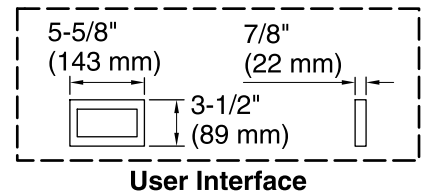

No change in measurements if connected with drain illustrated. (K-7161-AF)

*Recommended User Interface Location

Required Electrical Service

One circuit required, protected with Class A Ground-Fault Circuit-Interrupter (GFCI). Outside North America, this device may be known as a Residual Current Device (RCD).

Amplifier: 120 V, 15 A, 50/60 Hz

Technical Information

All product dimensions are nominal.

- Installation: Drop-in
- Drain location: End
- Basin area, bottom: 42" x 20" (1067 mm x 508 mm)
- Basin area, top: 51" x 24" (1295 mm x 610 mm)
- Weight: 81 lbs (36.7 kg)
- Minimum floor load: 46 lbs/ft² (224.6 kg/m²)
- Water depth: 14" (356 mm)
- Water capacity: 60 gal (227.1 L)
- Cutout: Drop-in, 58" x 30" (1473 mm x 762 mm)
- Electrical component rating: Amplifier: 120 V, 1.1 A, 50/60 Hz
- Amplifier channels: 2 at 15 W per channel
  2 at 30 W per channel
- Minimum flat for door: 2-1/2" (64 mm)

Notes

Measure your actual product for rough-in details. Install this product according to the installation instructions.

The hot water supply should be 70% of the capacity of the bath or greater. Installations will vary.

Control amplifier fits 16" (406 mm) center studs. 25' (7.6 m) cables are included.