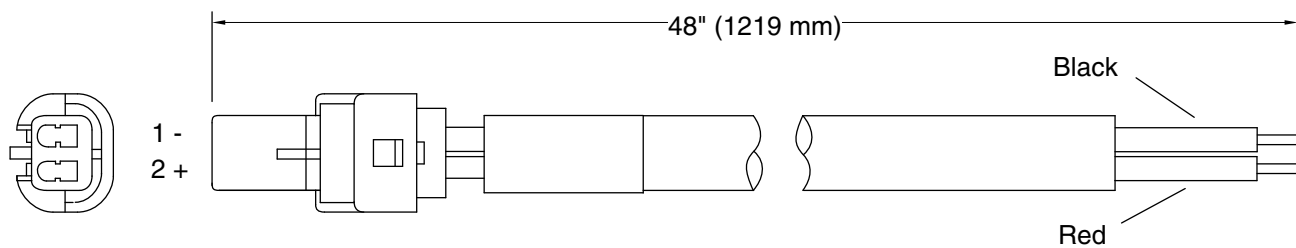

Technical Information

All product dimensions are nominal.

Material: Plastic, Metal

Notes

Install this product according to the installation instructions.