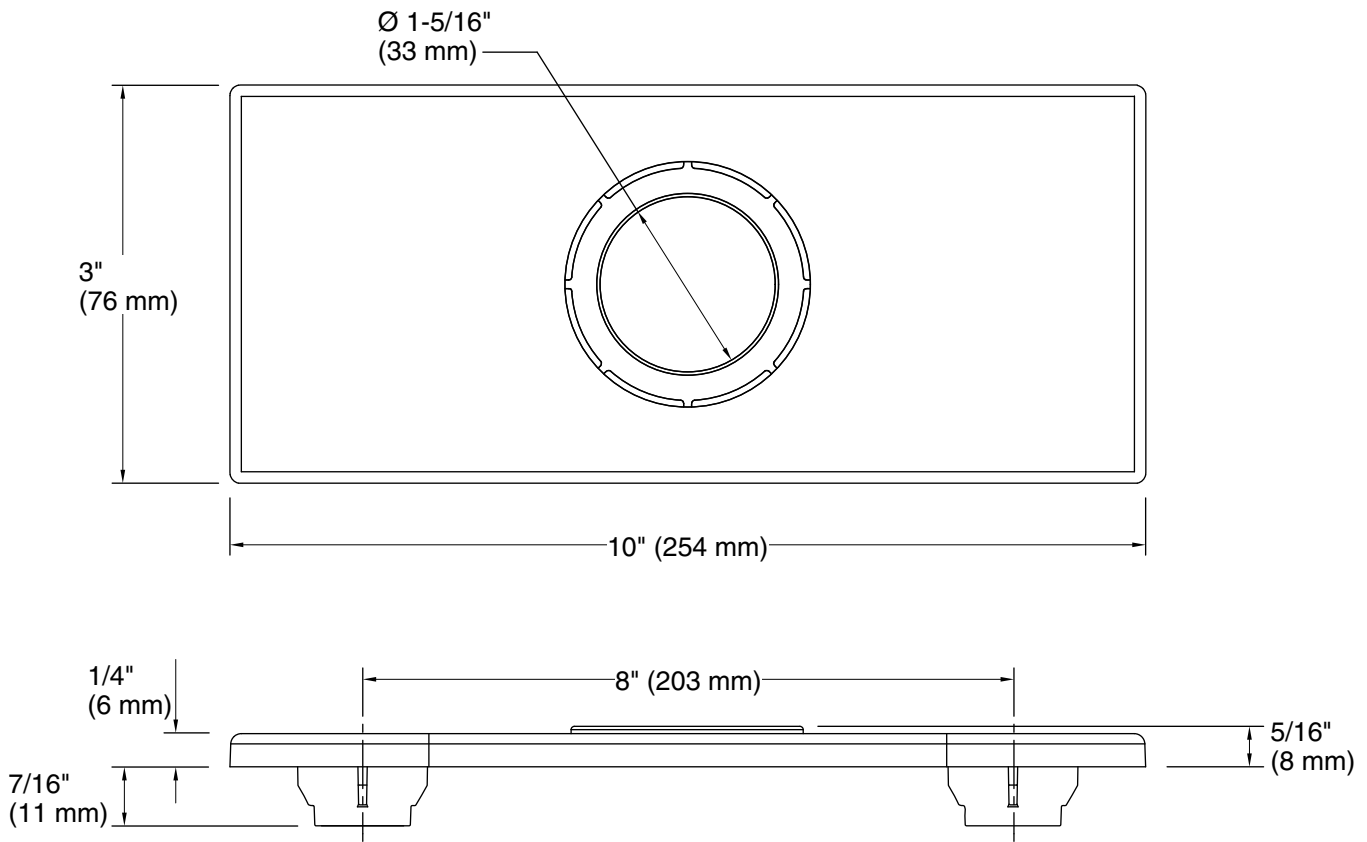

Technical Information

All product dimensions are nominal.

Notes

Install this product according to the installation guide.