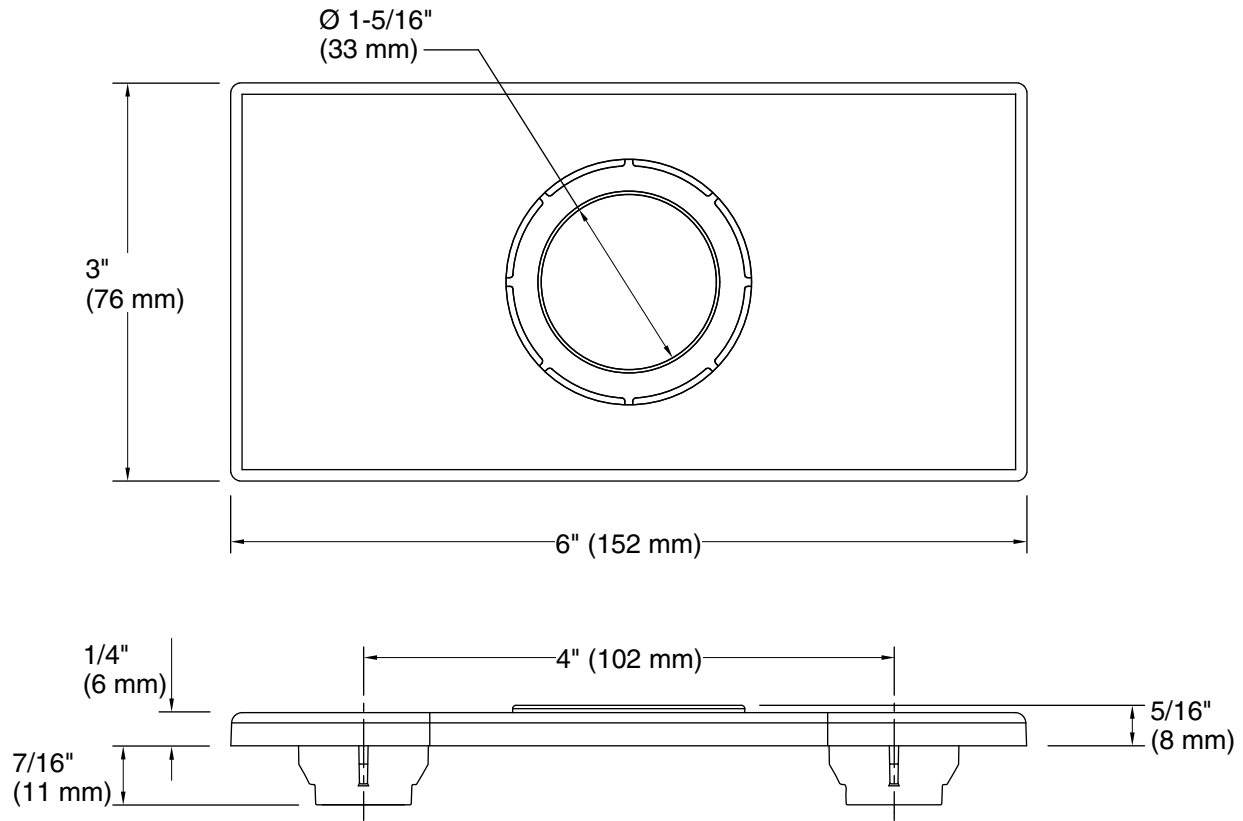

Technical Information

All product dimensions are nominal.

Notes

Install this product according to the installation guide.