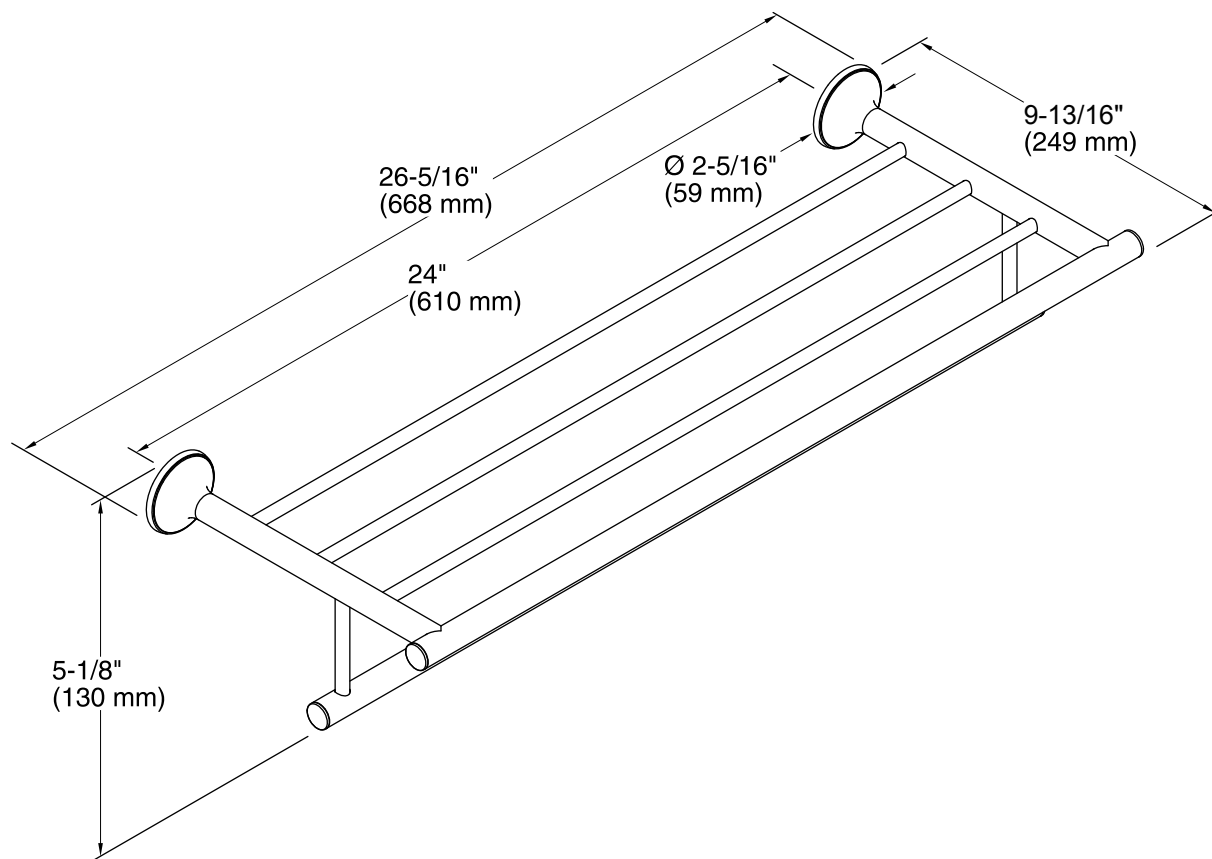

Technical Information

All product dimensions are nominal.

Material: Stainless Steel, Zinc

Notes

Install this product according to the installation guide.