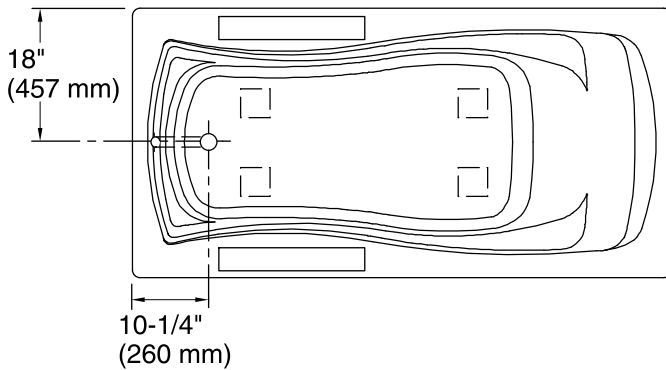

Drop-in Rim Detail

No change in measurements if connected with drain illustrated. (K-7166-AF)

□ Recommended Faucet Location