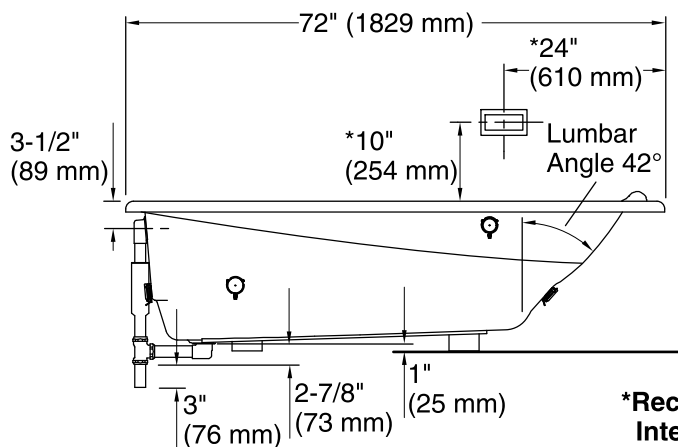

*Recommended User Interface Location

No change in measurements if connected with drain illustrated. (K-7166-AF)

□ Recommended Faucet Location