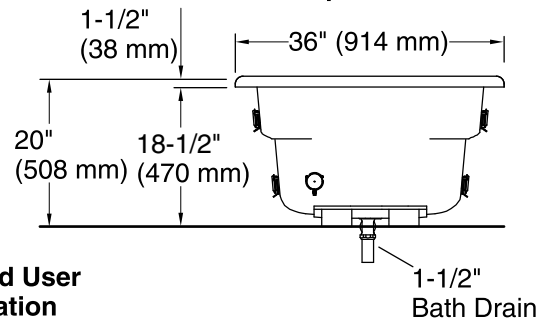

□ Recommended Faucet Location

Drop-in Rim Detail

User Interface

Amplifier

1-1/2" Bath Drain

Required Electrical Service

One circuit required, protected with Class A Ground-Fault Circuit-Interrupter (GFCI). Outside North America, this device may be known as a Residual Current Device (RCD).

Amplifier: 120 V, 15 A, 50/60 Hz

Technical Information

All product dimensions are nominal.

Installation:	Drop-in
Drain location:	End
Basin area, bottom:	50" x 24" (1270 mm x 610 mm)
Basin area, top:	65" x 27" (1651 mm x 686 mm)
Weight:	88 lbs (39.9 kg)
Minimum floor load:	40 lbs/ft ² (195.3 kg/m ²)
Water depth:	14" (356 mm)
Water capacity:	72 gal (272.5 L)
Cutout:	Drop-in, 70" x 34" (1778 mm x 864 mm)
Electrical component rating:	Amplifier: 120 V, 1.1 A, 50/60 Hz
Amplifier channels:	2 at 15 W per channel 2 at 30 W per channel
Minimum flat for door:	2-1/8" (54 mm)

Notes

Measure your actual product for rough-in details. Install this product according to the installation instructions.

The hot water supply should be 70% of the capacity of the bath or greater. Installations will vary.

Control amplifier fits 16" (406 mm) center studs. 25' (7.6 m) cables are included.

If installing a rim-mount faucet, make sure there is no interference above or below the deck before drilling any holes.