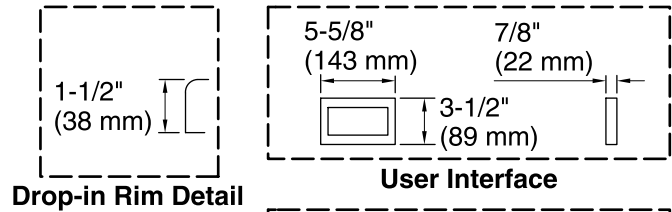

Drop-in Rim Detail