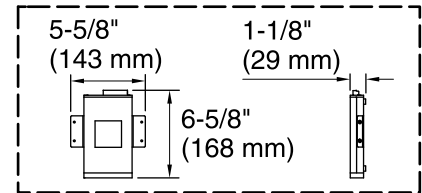

Drop-in Rim Detail

User Interface

Amplifier