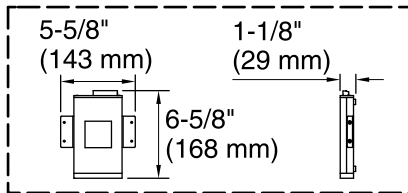

User Interface

Amplifier