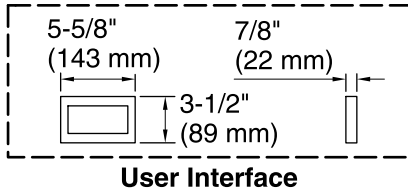

No change in measurements if connected with drain illustrated. (K-7166-AF)

□ Recommended Faucet Location