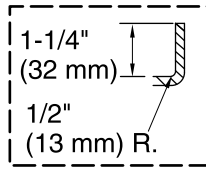

Integral Flange Detail