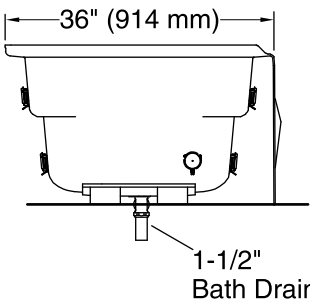

**Amplifier**

**1-1/2" Bath Drain**

**Integral Flange Detail**

**\*Recommended User Interface Location**

### Technical Information

All product dimensions are nominal.

Installation:	Three-wall alcove
Drain location:	Right
Basin area, bottom:	50" x 24" (1270 mm x 610 mm)
Basin area, top:	65" x 27" (1651 mm x 686 mm)
Weight:	88 lbs (39.9 kg)
Minimum floor load:	40 lbs/ft <sup>2</sup> (195.3 kg/m <sup>2</sup> )
Water depth:	14" (356 mm)
Water capacity:	72 gal (272.5 L)
Electrical component rating:	Amplifier: 120 V, 1.1 A, 50/60 Hz
Amplifier channels:	2 at 15 W per channel 2 at 30 W per channel
Minimum flat for door:	2-1/8" (54 mm)
Bluetooth® range:	33 ft (0.8 m)