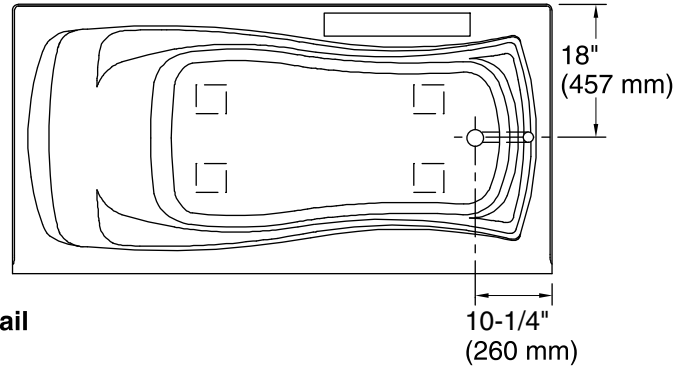

*Recommended User Interface Location

Required Electrical Service

One circuit required, protected with Class A Ground-Fault Circuit-Interrupter (GFCI). Outside North America, this device may be known as a Residual Current Device (RCD).

Amplifier: 120 V, 15 A, 50/60 Hz

Technical Information

All product dimensions are nominal.

Installation:	Three-wall alcove
Drain location:	Right
Basin area, bottom:	50" x 24" (1270 mm x 610 mm)
Basin area, top:	65" x 27" (1651 mm x 686 mm)
Weight:	88 lbs (39.9 kg)
Minimum floor load:	40 lbs/ft² (195.3 kg/m²)
Water depth:	14" (356 mm)
Water capacity:	72 gal (272.5 L)
Electrical component rating:	Amplifier: 120 V, 1.1 A, 50/60 Hz
Amplifier channels:	2 at 15 W per channel 2 at 30 W per channel
Minimum flat for door:	2-1/8" (54 mm)
Bluetooth® range:	33 ft (0.8 m)

Notes

Measure your actual product for rough-in details. Install this product according to the installation instructions.

The hot water supply should be 70% of the capacity of the bath or greater. Installations will vary.

Control amplifier fits 16" (406 mm) center studs. 25' (7.6 m) cables are included.

If installing a rim-mount faucet, make sure there is no interference above or below the deck before drilling any holes.