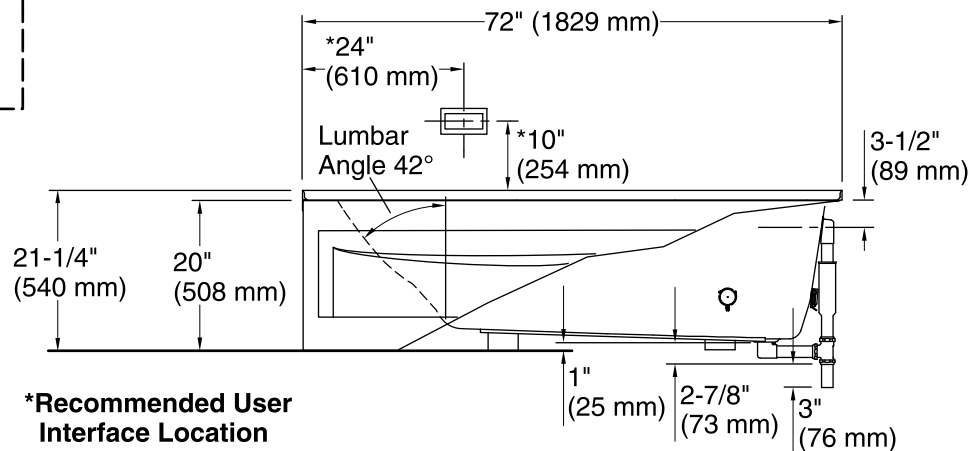

**Amplifier**

**1-1/2" Bath Drain**

**Integral Flange Detail**

**\*Recommended User Interface Location**