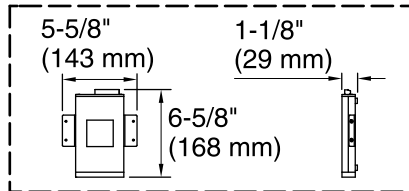

No change in measurements if connected with drain illustrated. (K-7166-AF)

☐ Recommended Faucet Location

Amplifier

Required Electrical Service

One circuit required, protected with Class A Ground-Fault Circuit-Interrupter (GFCI). Outside North America, this device may be known as a Residual Current Device (RCD).

Amplifier, Heated Surface: 120 V, 15 A, 50/60 Hz

Technical Information

All product dimensions are nominal.

Installation:	Three-wall alcove
Drain location:	Right
Basin area, bottom:	50" x 24" (1270 mm x 610 mm)
Basin area, top:	65" x 27" (1651 mm x 686 mm)
Weight:	88 lbs (39.9 kg)
Minimum floor load:	40 lbs/ft² (195.3 kg/m²)
Water depth:	14" (356 mm)
Water capacity:	72 gal (272.5 L)
Electrical component rating:	Amplifier: 120 V, 1.1 A, 50/60 Hz Heated Surface: 120 V, 0.5 A, 50/60 Hz, 65 W
Amplifier channels:	2 at 15 W per channel 2 at 30 W per channel

Notes

Measure your actual product for rough-in details. Install this product according to the installation instructions.

The hot water supply should be 70% of the capacity of the bath or greater. Installations will vary.

Control amplifier fits 16" (406 mm) center studs. 25' (7.6 m) cables are included.

If installing a rim-mount faucet, make sure there is no interference above or below the deck before drilling any holes.