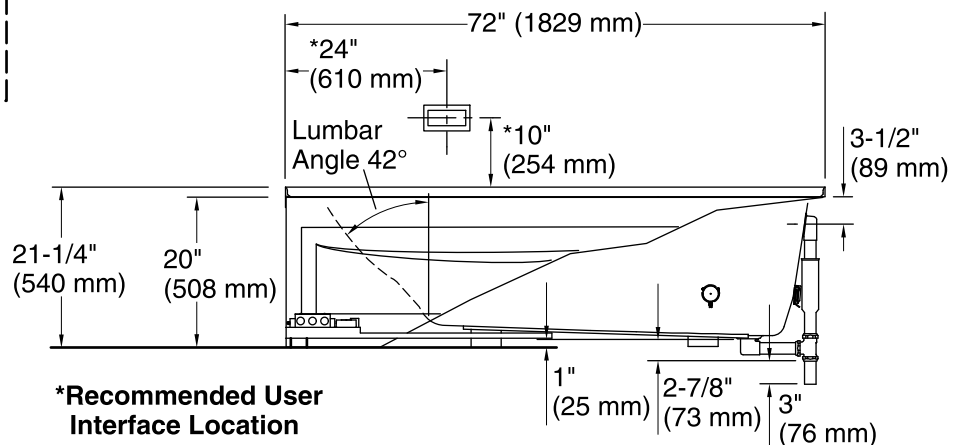

*Recommended User Interface Location

Required Electrical Service

One circuit required, protected with Class A Ground-Fault Circuit-Interrupter (GFCI). Outside North America, this device may be known as a Residual Current Device (RCD).

Amplifier, Heated Surface: 120 V, 15 A, 50/60 Hz

Technical Information

All product dimensions are nominal.

Installation:	Three-wall alcove
Drain location:	Right
Basin area, bottom:	50" x 24" (1270 mm x 610 mm)
Basin area, top:	65" x 27" (1651 mm x 686 mm)
Weight:	88 lbs (39.9 kg)
Minimum floor load:	40 lbs/ft² (195.3 kg/m²)
Water depth:	14" (356 mm)
Water capacity:	72 gal (272.5 L)
Electrical component rating:	Amplifier: 120 V, 1.1 A, 50/60 Hz Heated Surface: 120 V, 0.5 A, 50/60 Hz, 65 W
Amplifier channels:	2 at 15 W per channel 2 at 30 W per channel

Notes

Measure your actual product for rough-in details. Install this product according to the installation instructions.

The hot water supply should be 70% of the capacity of the bath or greater. Installations will vary.

Control amplifier fits 16" (406 mm) center studs. 25' (7.6 m) cables are included.

If installing a rim-mount faucet, make sure there is no interference above or below the deck before drilling any holes.