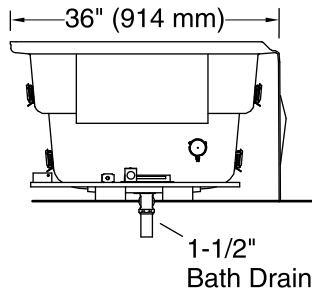

No change in measurements if connected with drain illustrated. (K-7166-AF)

☐ Recommended Faucet Location

Bath Drain

Required Electrical Service

One circuit required, protected with Class A Ground-Fault Circuit-Interrupter (GFCI). Outside North America, this device may be known as a Residual Current Device (RCD).

Amplifier, Heated Surface: 120 V, 15 A, 50/60 Hz

Technical Information

All product dimensions are nominal.

Installation:	Three-wall alcove
Drain location:	Right
Basin area, bottom:	50" x 24" (1270 mm x 610 mm)
Basin area, top:	65" x 27" (1651 mm x 686 mm)
Weight:	88 lbs (39.9 kg)
Minimum floor load:	40 lbs/ft² (195.3 kg/m²)
Water depth:	14" (356 mm)
Water capacity:	72 gal (272.5 L)
Electrical component rating:	Amplifier: 120 V, 1.1 A, 50/60 Hz Heated Surface: 120 V, 0.5 A, 50/60 Hz, 65 W
Amplifier channels:	2 at 15 W per channel 2 at 30 W per channel

Notes

Measure your actual product for rough-in details. Install this product according to the installation instructions.

The hot water supply should be 70% of the capacity of the bath or greater. Installations will vary.

Control amplifier fits 16" (406 mm) center studs. 25' (7.6 m) cables are included.

If installing a rim-mount faucet, make sure there is no interference above or below the deck before drilling any holes.