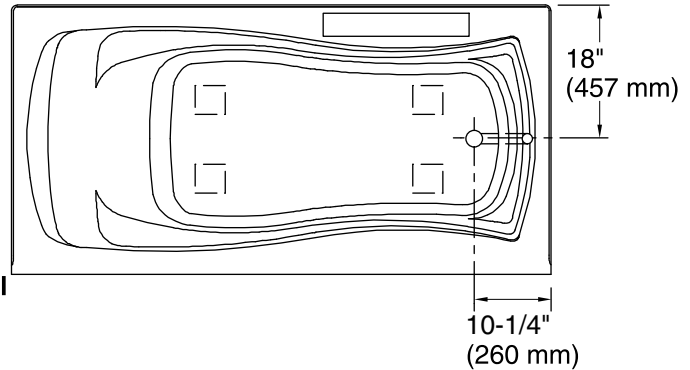

No change in measurements if connected with drain illustrated. (K-7166-AF)

☐ Recommended Faucet Location

Amplifier

Required Electrical Service

One circuit required, protected with Class A Ground-Fault Circuit-Interrupter (GFCI). Outside North America, this device may be known as a Residual Current Device (RCD).

Amplifier, Heated Surface: 120 V, 15 A, 50/60 Hz

Technical Information

All product dimensions are nominal.

Installation:	Three-wall alcove
Drain location:	Right
Basin area, bottom:	50" x 24" (1270 mm x 610 mm)
Basin area, top:	65" x 27" (1651 mm x 686 mm)
Weight:	88 lbs (39.9 kg)
Minimum floor load:	40 lbs/ft² (195.3 kg/m²)
Water depth:	14" (356 mm)
Water capacity:	72 gal (272.5 L)
Electrical component rating:	Amplifier: 120 V, 1.1 A, 50/60 Hz Heated Surface: 120 V, 0.5 A, 50/60 Hz, 65 W
Amplifier channels:	2 at 15 W per channel 2 at 30 W per channel

Notes

Measure your actual product for rough-in details. Install this product according to the installation instructions.

The hot water supply should be 70% of the capacity of the bath or greater. Installations will vary.

Control amplifier fits 16" (406 mm) center studs. 25' (7.6 m) cables are included.

If installing a rim-mount faucet, make sure there is no interference above or below the deck before drilling any holes.