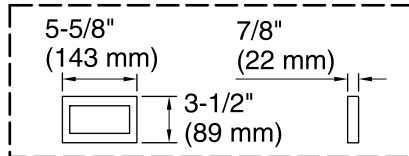

Integral Flange Detail

No change in measurements if connected with drain illustrated. (K-7166-AF)

☐ Recommended Faucet Location

User Interface