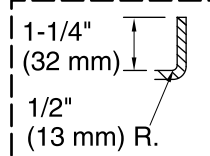

Integral Flange Detail