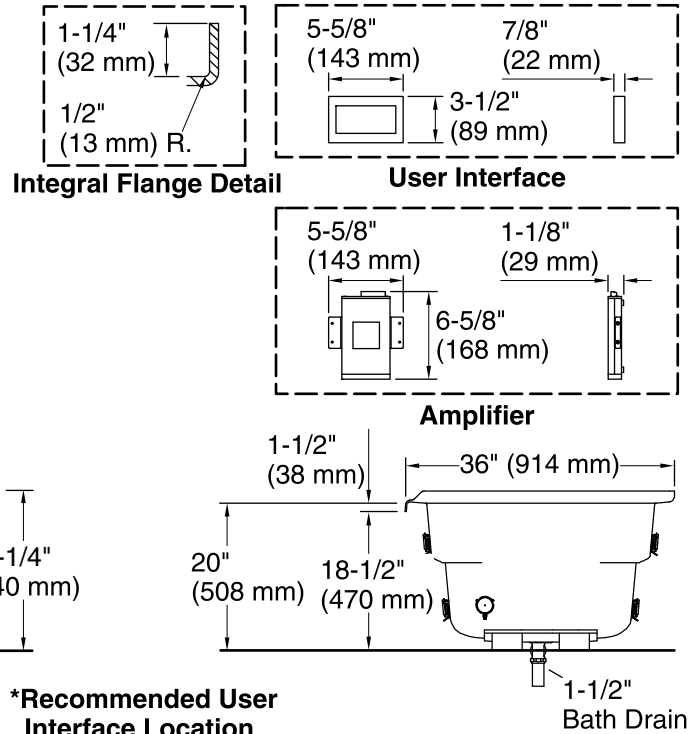

□ Recommended Faucet Location

Required Electrical Service

One circuit required, protected with Class A Ground-Fault Circuit-Interrupter (GFCI). Outside North America, this device may be known as a Residual Current Device (RCD).

Amplifier: 120 V, 15 A, 50/60 Hz

Technical Information

All product dimensions are nominal.

Installation:	Three-wall alcove
Drain location:	Left
Basin area, bottom:	50" x 24" (1270 mm x 610 mm)
Basin area, top:	65" x 27" (1651 mm x 686 mm)
Weight:	88 lbs (39.9 kg)
Minimum floor load:	40 lbs/ft ² (195.3 kg/m ²)
Water depth:	14" (356 mm)
Water capacity:	72 gal (272.5 L)
Electrical component rating:	Amplifier: 120 V, 1.1 A, 50/60 Hz
Amplifier channels:	2 at 15 W per channel 2 at 30 W per channel
Minimum flat for door:	2-1/8" (54 mm)
Bluetooth® range:	33 ft (0.8 m)

Notes

Measure your actual product for rough-in details. Install this product according to the installation instructions.

The hot water supply should be 70% of the capacity of the bath or greater. Installations will vary.

Control amplifier fits 16" (406 mm) center studs. 25' (7.6 m) cables are included.

If installing a rim-mount faucet, make sure there is no interference above or below the deck before drilling any holes.