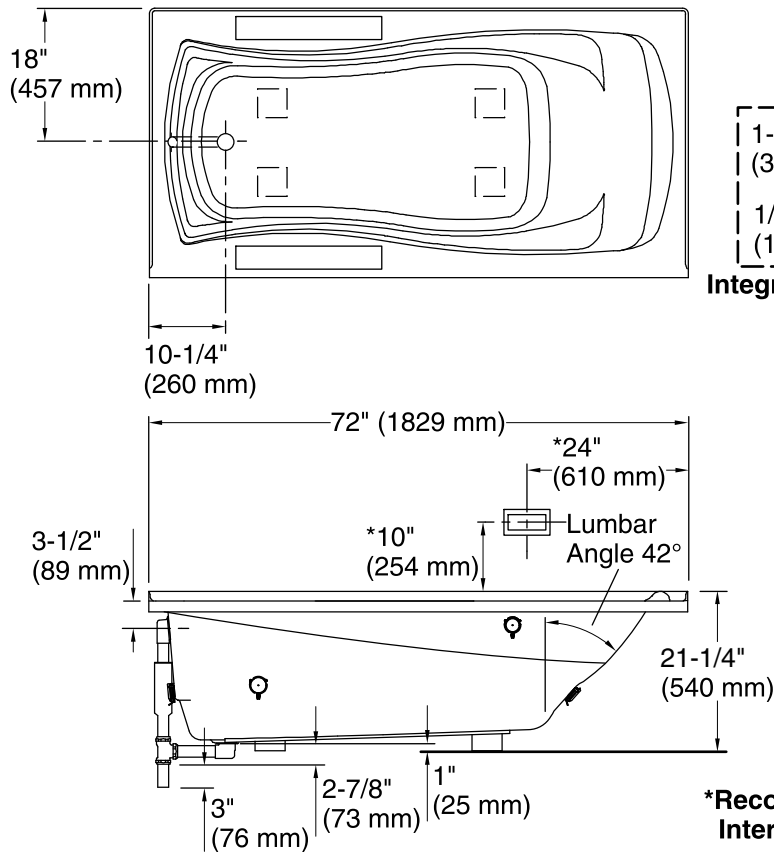

No change in measurements if connected with drain illustrated. (K-7166-AF)

□ Recommended Faucet Location

Required Electrical Service

One circuit required, protected with Class A Ground-Fault Circuit-Interrupter (GFCI). Outside North America, this device may be known as a Residual Current Device (RCD).

Amplifier: 120 V, 15 A, 50/60 Hz

Technical Information

All product dimensions are nominal.

Installation:	Three-wall alcove
Drain location:	Left
Basin area, bottom:	50" x 24" (1270 mm x 610 mm)
Basin area, top:	65" x 27" (1651 mm x 686 mm)
Weight:	88 lbs (39.9 kg)
Minimum floor load:	40 lbs/ft² (195.3 kg/m²)
Water depth:	14" (356 mm)
Water capacity:	72 gal (272.5 L)
Electrical component rating:	Amplifier: 120 V, 1.1 A, 50/60 Hz
Amplifier channels:	2 at 15 W per channel 2 at 30 W per channel
Minimum flat for door:	2-1/8" (54 mm)
Bluetooth® range:	33 ft (0.8 m)

Notes

Measure your actual product for rough-in details. Install this product according to the installation instructions.

The hot water supply should be 70% of the capacity of the bath or greater. Installations will vary.

Control amplifier fits 16" (406 mm) center studs. 25' (7.6 m) cables are included.

If installing a rim-mount faucet, make sure there is no interference above or below the deck before drilling any holes.