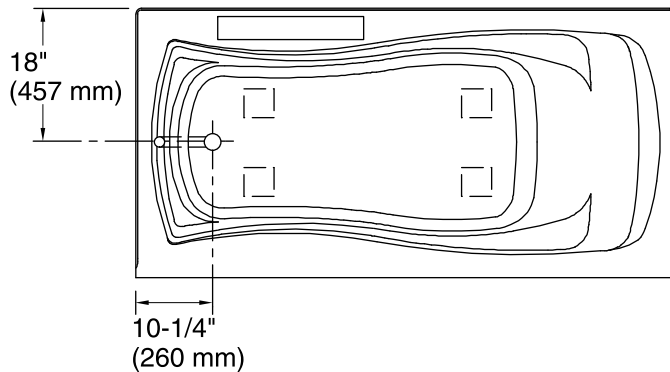

No change in measurements if connected with drain illustrated. (K-7166-AF)

Recommended Faucet Location

Required Electrical Service

One circuit required, protected with Class A Ground-Fault Circuit-Interrupter (GFCI). Outside North America, this device may be known as a Residual Current Device (RCD).

Amplifier, Heated Surface: 120 V, 15 A, 50/60 Hz

Technical Information

All product dimensions are nominal.

Installation:	Three-wall alcove
Drain location:	Left
Basin area, bottom:	50" x 24" (1270 mm x 610 mm)
Basin area, top:	65" x 27" (1651 mm x 686 mm)
Weight:	88 lbs (39.9 kg)
Minimum floor load:	40 lbs/ft² (195.3 kg/m²)
Water depth:	14" (356 mm)
Water capacity:	72 gal (272.5 L)
Electrical component rating:	Amplifier: 120 V, 1.1 A, 50/60 Hz Heated Surface: 120 V, 0.5 A, 50/60 Hz, 65 W
Amplifier channels:	2 at 15 W per channel 2 at 30 W per channel

Notes

Measure your actual product for rough-in details. Install this product according to the installation instructions.

The hot water supply should be 70% of the capacity of the bath or greater. Installations will vary.

Control amplifier fits 16" (406 mm) center studs. 25' (7.6 m) cables are included.

If installing a rim-mount faucet, make sure there is no interference above or below the deck before drilling any holes.