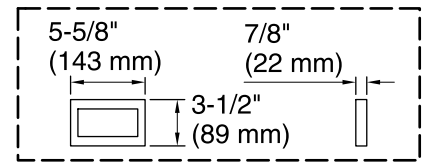

Integral Flange Detail

User Interface