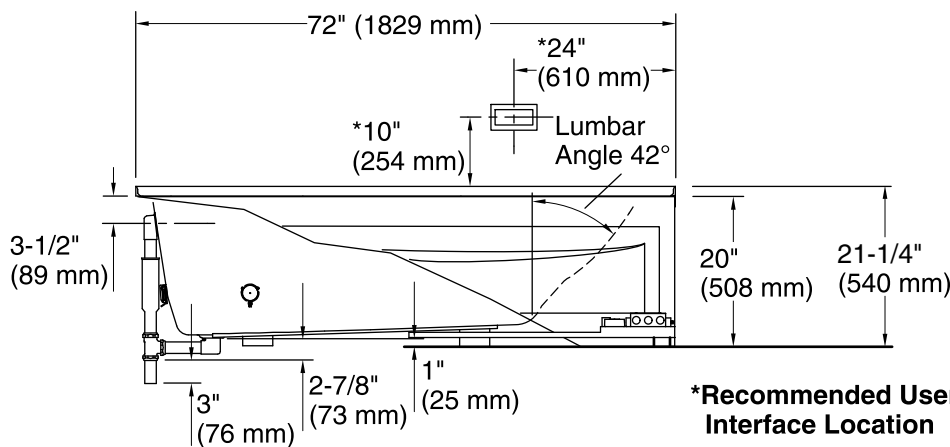

*Recommended User Interface Location