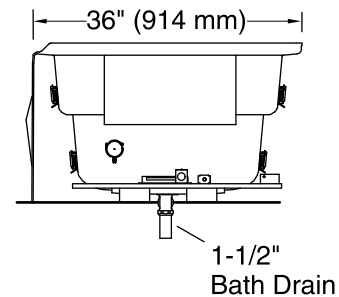

Amplifier

*Recommended User Interface Location

Required Electrical Service

One circuit required, protected with Class A Ground-Fault Circuit-Interrupter (GFCI). Outside North America, this device may be known as a Residual Current Device (RCD).

Amplifier, Heated Surface: 120 V, 15 A, 50/60 Hz

Technical Information

All product dimensions are nominal.

Installation:	Three-wall alcove
Drain location:	Left
Basin area, bottom:	50" x 24" (1270 mm x 610 mm)
Basin area, top:	65" x 27" (1651 mm x 686 mm)
Weight:	88 lbs (39.9 kg)
Minimum floor load:	40 lbs/ft² (195.3 kg/m²)
Water depth:	14" (356 mm)
Water capacity:	72 gal (272.5 L)
Electrical component rating:	Amplifier: 120 V, 1.1 A, 50/60 Hz Heated Surface: 120 V, 0.5 A, 50/60 Hz, 65 W
Amplifier channels:	2 at 15 W per channel 2 at 30 W per channel

Notes

Measure your actual product for rough-in details. Install this product according to the installation instructions.

The hot water supply should be 70% of the capacity of the bath or greater. Installations will vary.

Control amplifier fits 16" (406 mm) center studs. 25' (7.6 m) cables are included.

If installing a rim-mount faucet, make sure there is no interference above or below the deck before drilling any holes.