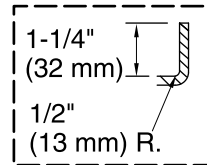

No change in measurements if connected with drain illustrated. (K-7166-AF)

Recommended Faucet Location

Integral Flange Detail