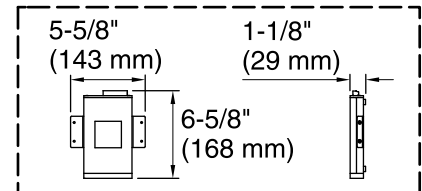

Integral Flange Detail

User Interface

Amplifier