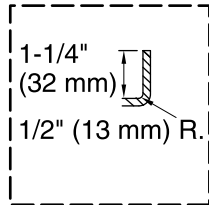

No change in measurements if connected with drain illustrated. (K-7166-AF)

□ Recommended Faucet Location

Integral Flange Detail