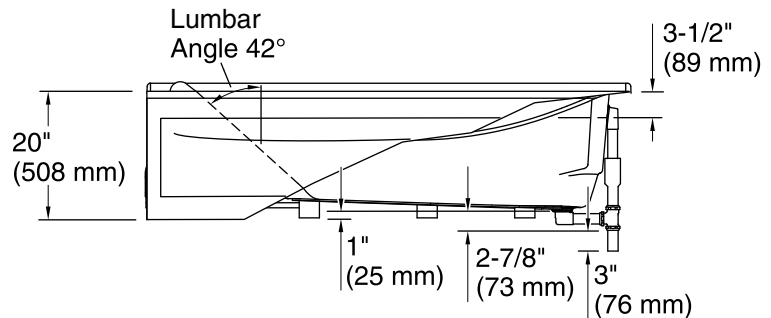

No change in measurements if connected with drain illustrated. (K-7166-AF)

□ Recommended Faucet Location

Required Electrical Service

One dedicated circuit required, protected with Class A Ground-Fault Circuit-Interrupter (GFCI). Outside North America, this device may be known as a Residual Current Device (RCD).

Blower: 120 V, 15 A, 60 Hz

Technical Information

All product dimensions are nominal.

Installation: Three-wall alcove
Drain location: Right
Basin area, bottom: 50" x 24" (1270 mm x 610 mm)
Basin area, top: 65" x 27" (1651 mm x 686 mm)
Weight: 109 lbs (49.4 kg)
Minimum floor load: 41 lbs/ft² (200.2 kg/m²)
Water depth: 14" (356 mm)
Water capacity: 72 gal (272.5 L)
Electrical component rating: Blower: 120 V, 10 A, 60 Hz
Minimum flat for door: 2-1/8" (54 mm)

Notes

Measure your actual product for rough-in details. Install this product according to the installation instructions.

The hot water supply should be 70% of the capacity of the bath or greater. Installations will vary.

Provide one grounded electrical outlet within 24" (610 mm) of each component.

Remote blower installation kit K-1446 is available for relocating the blower. Provide access for servicing the blower.

Do not relocate or alter the PVC tee or coiled flexible tubing connected to the blower. Follow the blower relocation instructions exactly.

If installing a rim-mount faucet, make sure there is no interference above or below the deck before drilling any holes.