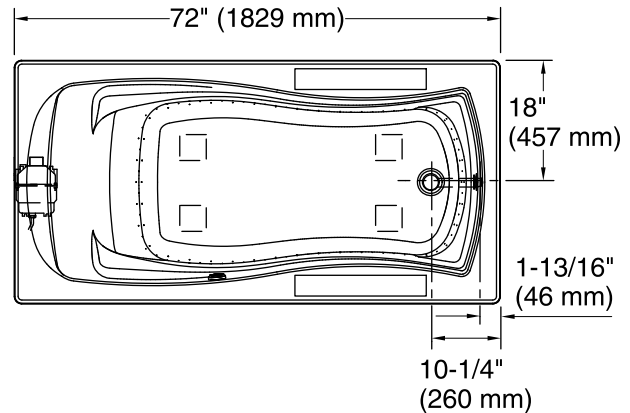

No change in measurements if connected with drain illustrated. (K-7166-AF)

□ Recommended Faucet Location

Required Electrical Service

One dedicated circuit required, protected with Class A Ground-Fault Circuit-Interrupter (GFCI). Outside North America, this device may be known as a Residual Current Device (RCD).

Blower: 120 V, 15 A, 60 Hz

Technical Information

All product dimensions are nominal.

Installation: Three-wall alcove
Drain location: Right
Basin area, bottom: 50" x 24" (1270 mm x 610 mm)
Basin area, top: 65" x 27" (1651 mm x 686 mm)
Weight: 109 lbs (49.4 kg)
Minimum floor load: 41 lbs/ft² (200.2 kg/m²)
Water depth: 14" (356 mm)
Water capacity: 72 gal (272.5 L)
Electrical component rating: Blower: 120 V, 10 A, 60 Hz
Minimum flat for door: 2-1/8" (54 mm)

Notes

Measure your actual product for rough-in details. Install this product according to the installation instructions.

The hot water supply should be 70% of the capacity of the bath or greater. Installations will vary.

Provide one grounded electrical outlet within 24" (610 mm) of each component.

Remote blower installation kit K-1446 is available for relocating the blower. Provide access for servicing the blower.

Do not relocate or alter the PVC tee or coiled flexible tubing connected to the blower. Follow the blower relocation instructions exactly.

If installing a rim-mount faucet, make sure there is no interference above or below the deck before drilling any holes.