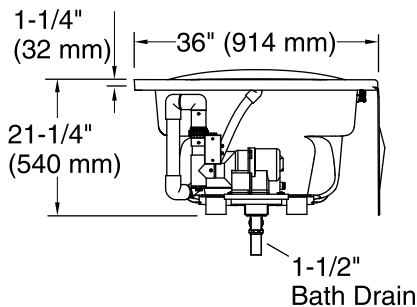

No change in measurements if connected with drain illustrated. (K-7166-AF)

□ Recommended Faucet Location

Required Electrical Service

One dedicated circuit required, protected with Class A Ground-Fault Circuit-Interrupter (GFCI). Outside North America, this device may be known as a Residual Current Device (RCD).

Blower: 120 V, 15 A, 60 Hz

Technical Information

All product dimensions are nominal.

Installation: Three-wall alcove
Drain location: Right
Basin area, bottom: 50" x 24" (1270 mm x 610 mm)
Basin area, top: 65" x 27" (1651 mm x 686 mm)
Weight: 109 lbs (49.4 kg)
Minimum floor load: 41 lbs/ft² (200.2 kg/m²)
Water depth: 14" (356 mm)
Water capacity: 72 gal (272.5 L)
Electrical component rating: Blower: 120 V, 10 A, 60 Hz
Minimum flat for door: 2-1/8" (54 mm)

Notes

Measure your actual product for rough-in details. Install this product according to the installation instructions.

The hot water supply should be 70% of the capacity of the bath or greater. Installations will vary.

Provide one grounded electrical outlet within 24" (610 mm) of each component.

Remote blower installation kit K-1446 is available for relocating the blower. Provide access for servicing the blower.

Do not relocate or alter the PVC tee or coiled flexible tubing connected to the blower. Follow the blower relocation instructions exactly.

If installing a rim-mount faucet, make sure there is no interference above or below the deck before drilling any holes.