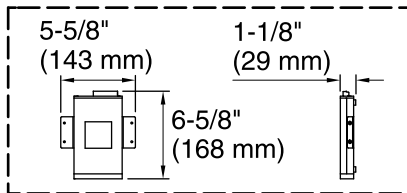

No changes in measurements if connected with drain illustrated. (K-7161-AF)

Recommended Faucet Location

Amplifier

Required Electrical Service

One circuit required, protected with Class A Ground-Fault Circuit-Interrupter (GFCI). Outside North America, this device may be known as a Residual Current Device (RCD).

Amplifier: 120 V, 15 A, 50/60 Hz

Technical Information

All product dimensions are nominal.

Installation:	Three-wall alcove
Drain location:	Right
Basin area, bottom:	46" x 24" (1168 mm x 610 mm)
Basin area, top:	54" x 27" (1372 mm x 686 mm)
Weight:	73 lbs (33.1 kg)
Minimum floor load:	42 lbs/ft² (205.1 kg/m²)
Water depth:	14" (356 mm)
Water capacity:	63 gal (238.5 L)
Cutout:	Drop-in, 58" x 34" (1473 mm x 864 mm)
Electrical component rating:	Amplifier: 120 V, 1.1 A, 50/60 Hz
Amplifier channels:	2 at 15 W per channel 2 at 30 W per channel
Minimum flat for door:	2" (50 mm)

Notes

Measure your actual product for rough-in details. Install this product according to the installation instructions.

The hot water supply should be 70% of the capacity of the bath or greater. Installations will vary.

Control amplifier fits 16" (406 mm) center studs. 25' (7.6 m) cables are included.

If installing a rim-mount faucet, make sure there is no interference above or below the deck before drilling any holes.

ADA compliant when installed to the specific requirements of these regulations.