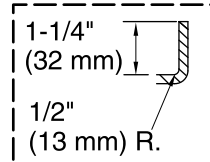

Integral Flange Detail