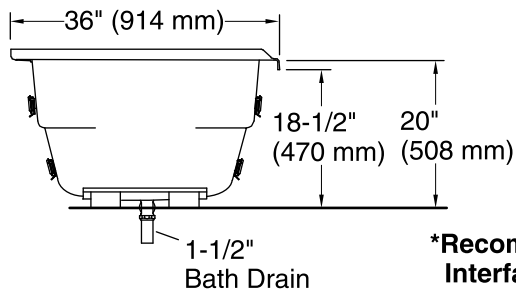

 Recommended Faucet Location

**User Interface**

**Integral Flange Detail**

**Amplifier**

**\*Recommended User Interface Location**

### Technical Information

All product dimensions are nominal.

Installation:	Three-wall alcove
Drain location:	Right
Basin area, bottom:	46" x 24" (1168 mm x 610 mm)
Basin area, top:	54" x 27" (1372 mm x 686 mm)
Weight:	73 lbs (33.1 kg)
Minimum floor load:	42 lbs/ft <sup>2</sup> (205.1 kg/m <sup>2</sup> )
Water depth:	14" (356 mm)
Water capacity:	63 gal (238.5 L)
Cutout:	Drop-in, 58" x 34" (1473 mm x 864 mm)
Electrical component rating:	Amplifier: 120 V, 1.1 A, 50/60 Hz
Amplifier channels:	2 at 15 W per channel 2 at 30 W per channel
Minimum flat for door:	2" (50 mm)