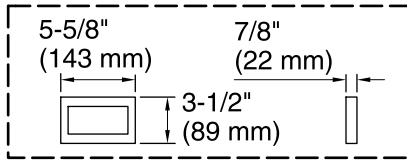

No changes in measurements if connected with drain illustrated. (K-7161-AF)

Recommended Faucet Location

User Interface