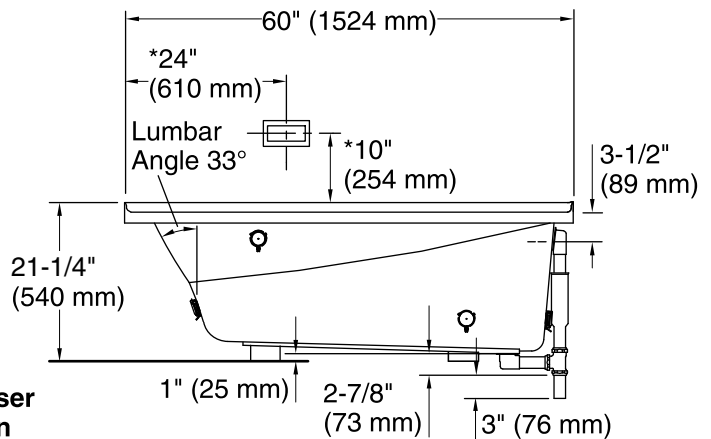

 Recommended Faucet Location

**User Interface**

**Integral Flange Detail**

**Amplifier**

**\*Recommended User Interface Location**

### Technical Information

All product dimensions are nominal.

Installation:	Three-wall alcove
Drain location:	Right
Basin area, bottom:	46" x 24" (1168 mm x 610 mm)
Basin area, top:	54" x 27" (1372 mm x 686 mm)
Weight:	73 lbs (33.1 kg)
Minimum floor load:	42 lbs/ft <sup>2</sup> (205.1 kg/m <sup>2</sup> )
Water depth:	14" (356 mm)
Water capacity:	63 gal (238.5 L)
Cutout:	Drop-in, 58" x 34" (1473 mm x 864 mm)
Electrical component rating:	Amplifier: 120 V, 1.1 A, 50/60 Hz
Amplifier channels:	2 at 15 W per channel 2 at 30 W per channel
Minimum flat for door:	2" (50 mm)