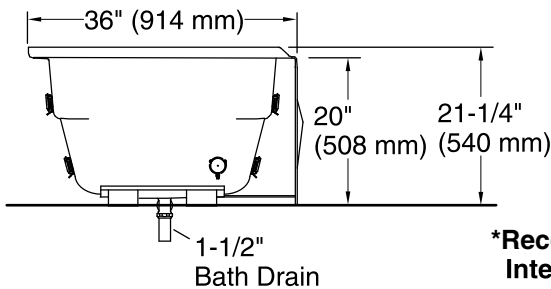

Flange Detail

***Recommended User Interface Location**

Notes

Measure your actual product for rough-in details. Install this product according to the installation instructions.

The hot water supply should be 70% of the capacity of the bath or greater. Installations will vary.

Control amplifier fits 16" (406 mm) center studs. 25' (7.6 m) cables are included.

If installing a rim-mount faucet, make sure there is no interference above or below the deck before drilling any holes.

Technical Information

All product dimensions are nominal.

Installation:	Three-wall alcove
Drain location:	Right
Basin area, bottom:	46" x 24" (1168 mm x 610 mm)
Basin area, top:	54" x 27" (1372 mm x 686 mm)
Weight:	71 lbs (32.2 kg)
Minimum floor load:	42 lbs/ft ² (205.1 kg/m ²)
Water depth:	14" (356 mm)
Water capacity:	63 gal (238.5 L)
Electrical component rating:	Amplifier: 120 V, 50/60 Hz
Minimum flat for door:	2" (50 mm)
Bluetooth® range:	33 ft (0.8 m)