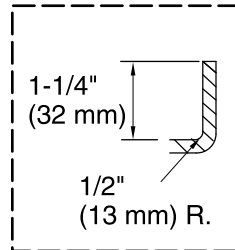

Flange Detail

***Recommended User Interface Location**

Notes

Measure your actual product for rough-in details. Install this product according to the installation instructions.

The hot water supply should be 70% of the capacity of the bath or greater. Installations will vary.

Control amplifier fits 16" (406 mm) center studs. 25' (7.6 m) cables are included.

If installing a rim-mount faucet, make sure there is no interference above or below the deck before drilling any holes.

Technical Information

All product dimensions are nominal.

Installation:	Three-wall alcove
Drain location:	Right
Basin area, bottom:	46" x 24" (1168 mm x 610 mm)
Basin area, top:	54" x 27" (1372 mm x 686 mm)
Weight:	71 lbs (32.2 kg)
Minimum floor load:	42 lbs/ft ² (205.1 kg/m ²)
Water depth:	14" (356 mm)
Water capacity:	63 gal (238.5 L)
Electrical component rating:	Amplifier: 120 V, 50/60 Hz
Minimum flat for door:	2" (50 mm)
Bluetooth® range:	33 ft (0.8 m)