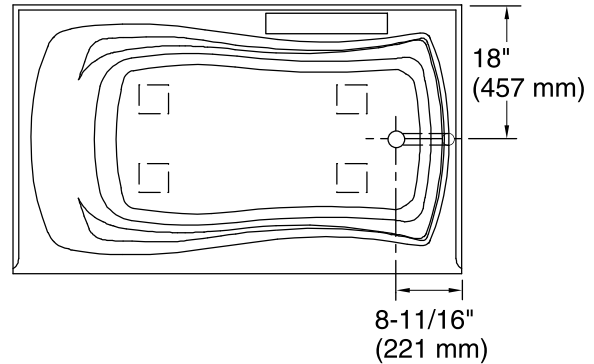

Color	Code	Description
	0	White
	96	Biscuit
	47	Almond
	NY	Dune
	G9	Sandbar

No changes in measurements if connected with drain illustrated. (K-7161-AF)

□ Recommended Faucet Location

User Interface

Amplifier

Flange Detail

***Recommended User Interface Location**

Notes

Measure your actual product for rough-in details. Install this product according to the installation instructions.

The hot water supply should be 70% of the capacity of the bath or greater. Installations will vary.

Control amplifier fits 16" (406 mm) center studs. 25' (7.6 m) cables are included.

If installing a rim-mount faucet, make sure there is no interference above or below the deck before drilling any holes.

Technical Information

All product dimensions are nominal.

Installation:	Three-wall alcove
Drain location:	Right
Basin area, bottom:	46" x 24" (1168 mm x 610 mm)
Basin area, top:	54" x 27" (1372 mm x 686 mm)
Weight:	71 lbs (32.2 kg)
Minimum floor load:	42 lbs/ft ² (205.1 kg/m ²)
Water depth:	14" (356 mm)
Water capacity:	63 gal (238.5 L)
Electrical component rating:	Amplifier: 120 V, 50/60 Hz
Minimum flat for door:	2" (50 mm)
Bluetooth® range:	33 ft (0.8 m)