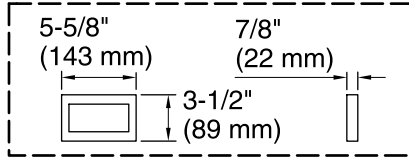

No changes in measurements if connected with drain illustrated. (K-7161-AF)

□ Recommended Faucet Location

User Interface