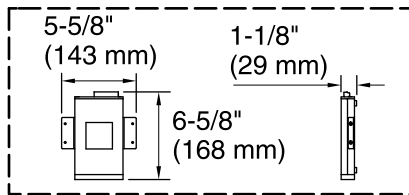

No changes in measurements if connected with drain illustrated. (K-7161-AF)

□ Recommended Faucet Location

Amplifier

Notes

Measure your actual product for rough-in details. Install this product according to the installation instructions.

The hot water supply should be 70% of the capacity of the bath or greater. Installations will vary.

Control amplifier fits 16" (406 mm) center studs. 25' (7.6 m) cables are included.

If installing a rim-mount faucet, make sure there is no interference above or below the deck before drilling any holes.

Required Electrical Service

One circuit required, protected with Class A Ground-Fault Circuit-Interrupter (GFCI). Outside North America, this device may be known as a Residual Current Device (RCD).

Amplifier: 120 V, 15 A, 50/60 Hz

Technical Information

All product dimensions are nominal.

Installation:	Three-wall alcove
Drain location:	Right
Basin area, bottom:	46" x 24" (1168 mm x 610 mm)
Basin area, top:	54" x 27" (1372 mm x 686 mm)
Weight:	71 lbs (32.2 kg)
Minimum floor load:	42 lbs/ft² (205.1 kg/m²)
Water depth:	14" (356 mm)
Water capacity:	63 gal (238.5 L)
Electrical component rating:	Amplifier: 120 V, 50/60 Hz
Minimum flat for door:	2" (50 mm)
Bluetooth® range:	33 ft (0.8 m)