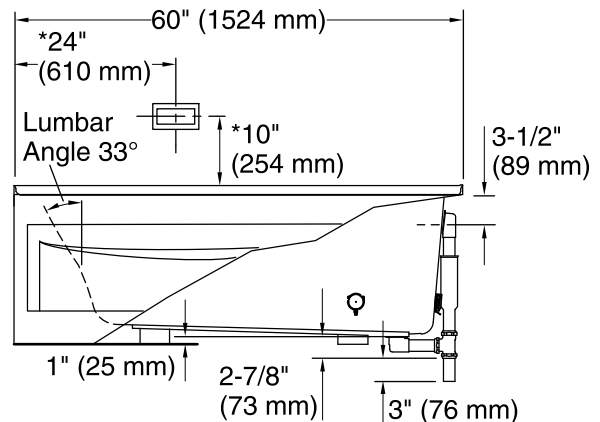

Flange Detail

***Recommended User Interface Location**

Notes

Measure your actual product for rough-in details. Install this product according to the installation instructions.

The hot water supply should be 70% of the capacity of the bath or greater. Installations will vary.

Control amplifier fits 16" (406 mm) center studs. 25' (7.6 m) cables are included.

If installing a rim-mount faucet, make sure there is no interference above or below the deck before drilling any holes.

Technical Information

All product dimensions are nominal.

Installation:	Three-wall alcove
Drain location:	Right
Basin area, bottom:	46" x 24" (1168 mm x 610 mm)
Basin area, top:	54" x 27" (1372 mm x 686 mm)
Weight:	71 lbs (32.2 kg)
Minimum floor load:	42 lbs/ft ² (205.1 kg/m ²)
Water depth:	14" (356 mm)
Water capacity:	63 gal (238.5 L)
Electrical component rating:	Amplifier: 120 V, 50/60 Hz
Minimum flat for door:	2" (50 mm)
Bluetooth® range:	33 ft (0.8 m)