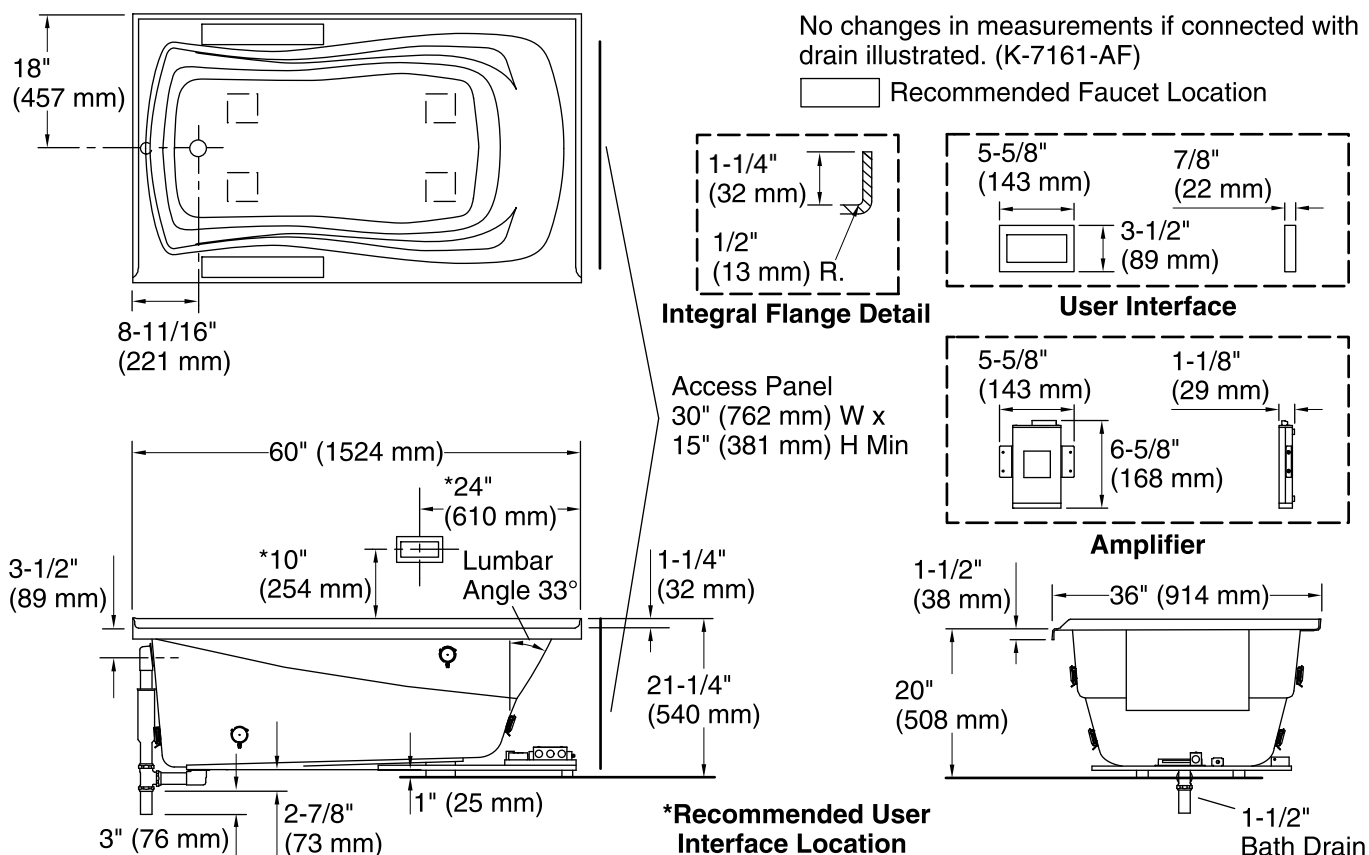

Required Electrical Service

One circuit required, protected with Class A Ground-Fault Circuit-Interrupter (GFCI). Outside North America, this device may be known as a Residual Current Device (RCD).

Amplifier, Heated   120 V, 15 A, 50/60 Hz
Surface:

Technical Information

All product dimensions are nominal.

Installation:	Three-wall alcove
Drain location:	Left
Basin area, bottom:	46" x 24" (1168 mm x 610 mm)
Basin area, top:	54" x 27" (1372 mm x 686 mm)
Weight:	73 lbs (33.1 kg)
Minimum floor load:	42 lbs/ft² (205.1 kg/m²)
Water depth:	14" (356 mm)
Water capacity:	63 gal (238.5 L)
Cutout:	Drop-in, 58" x 34" (1473 mm x 864 mm)
Electrical component rating:	Amplifier: 120 V, 50/60 Hz Heated Surface: 120 V, 0.5 A, 50/60 Hz, 65 W
Minimum flat for door:	2" (50 mm)

Notes

Measure your actual product for rough-in details. Install this product according to the installation instructions.

The hot water supply should be 70% of the capacity of the bath or greater. Installations will vary.

Control amplifier fits 16" (406 mm) center studs. 25' (7.6 m) cables are included.

If installing a rim-mount faucet, make sure there is no interference above or below the deck before drilling any holes.