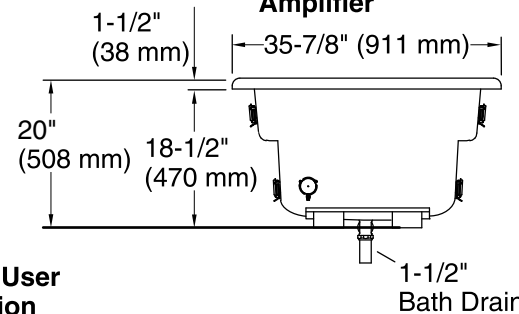

No change in measurements if connected with drain illustrated. (K-7161-AF)

☐ Recommended Faucet Location