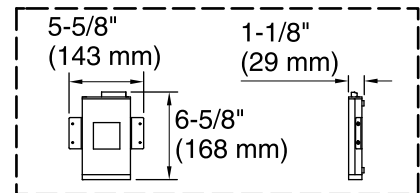

*Recommended User Interface Location

Required Electrical Service

One circuit required, protected with Class A Ground-Fault Circuit-Interrupter (GFCI). Outside North America, this device may be known as a Residual Current Device (RCD).

Amplifier: 120 V, 15 A, 50/60 Hz

Technical Information

All product dimensions are nominal.

Installation:	Drop-in
Drain location:	End
Basin area, bottom:	48" x 24" (1219 mm x 610 mm)
Basin area, top:	59" x 30" (1499 mm x 762 mm)
Weight:	76 lbs (34.5 kg)
Minimum floor load:	41 lbs/ft² (200.2 kg/m²)
Water depth:	14" (356 mm)
Water capacity:	67 gal (253.6 L)
Electrical component rating:	Amplifier: 120 V, 1.1 A, 50/60 Hz
Amplifier channels:	2 at 15 W per channel 2 at 30 W per channel
Minimum flat for door:	1-15/16" (49 mm)
Bluetooth® range:	33 ft (0.8 m)

Notes

Measure your actual product for rough-in details. Install this product according to the installation instructions.

The hot water supply should be 70% of the capacity of the bath or greater. Installations will vary.

Control amplifier fits 16" (406 mm) center studs. 25' (7.6 m) cables are included.

If installing a rim-mount faucet, make sure there is no interference above or below the deck before drilling any holes.