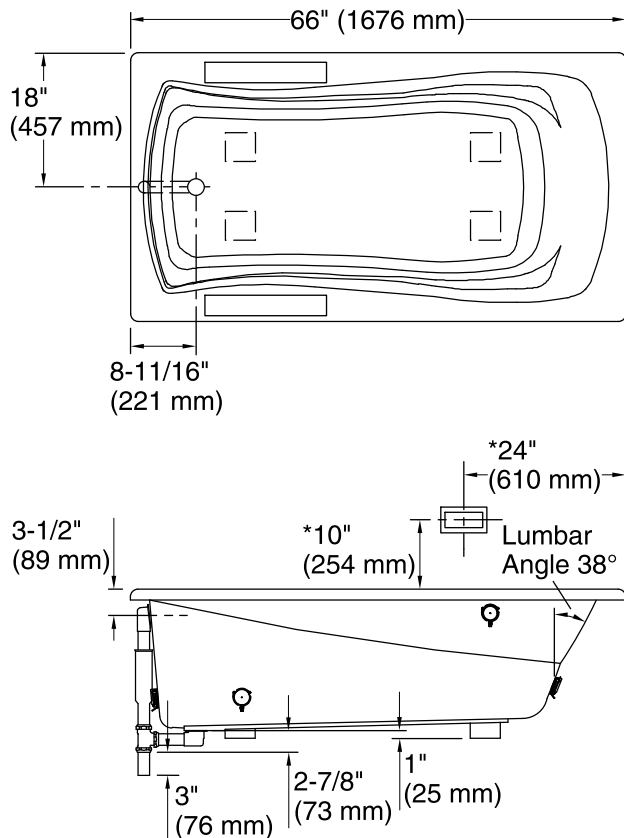

No change in measurements if connected with drain illustrated. (K-7161-AF)

☐ Recommended Faucet Location

*Recommended User Interface Location

Required Electrical Service

One circuit required, protected with Class A Ground-Fault Circuit-Interrupter (GFCI). Outside North America, this device may be known as a Residual Current Device (RCD).

Amplifier: 120 V, 15 A, 50/60 Hz

Technical Information

All product dimensions are nominal.

Installation:	Drop-in
Drain location:	End
Basin area, bottom:	48" x 24" (1219 mm x 610 mm)
Basin area, top:	59" x 30" (1499 mm x 762 mm)
Weight:	76 lbs (34.5 kg)
Minimum floor load:	41 lbs/ft² (200.2 kg/m²)
Water depth:	14" (356 mm)
Water capacity:	67 gal (253.6 L)
Electrical component rating:	Amplifier: 120 V, 1.1 A, 50/60 Hz
Amplifier channels:	2 at 15 W per channel 2 at 30 W per channel
Minimum flat for door:	1-15/16" (49 mm)
Bluetooth® range:	33 ft (0.8 m)

Notes

Measure your actual product for rough-in details. Install this product according to the installation instructions.

The hot water supply should be 70% of the capacity of the bath or greater. Installations will vary.

Control amplifier fits 16" (406 mm) center studs. 25' (7.6 m) cables are included.

If installing a rim-mount faucet, make sure there is no interference above or below the deck before drilling any holes.