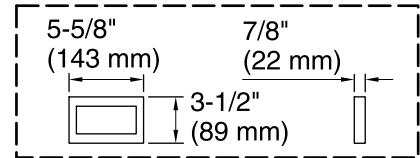

*Recommended User Interface Location

Required Electrical Service

One circuit required, protected with Class A Ground-Fault Circuit-Interrupter (GFCI). Outside North America, this device may be known as a Residual Current Device (RCD).

Amplifier: 120 V, 15 A, 50/60 Hz

Technical Information

All product dimensions are nominal.

Installation:	Drop-in
Drain location:	End
Basin area, bottom:	48" x 24" (1219 mm x 610 mm)
Basin area, top:	59" x 30" (1499 mm x 762 mm)
Weight:	76 lbs (34.5 kg)
Minimum floor load:	41 lbs/ft² (200.2 kg/m²)
Water depth:	14" (356 mm)
Water capacity:	67 gal (253.6 L)
Electrical component rating:	Amplifier: 120 V, 1.1 A, 50/60 Hz
Amplifier channels:	2 at 15 W per channel 2 at 30 W per channel
Minimum flat for door:	1-15/16" (49 mm)
Bluetooth® range:	33 ft (0.8 m)

Notes

Measure your actual product for rough-in details. Install this product according to the installation instructions.

The hot water supply should be 70% of the capacity of the bath or greater. Installations will vary.

Control amplifier fits 16" (406 mm) center studs. 25' (7.6 m) cables are included.

If installing a rim-mount faucet, make sure there is no interference above or below the deck before drilling any holes.