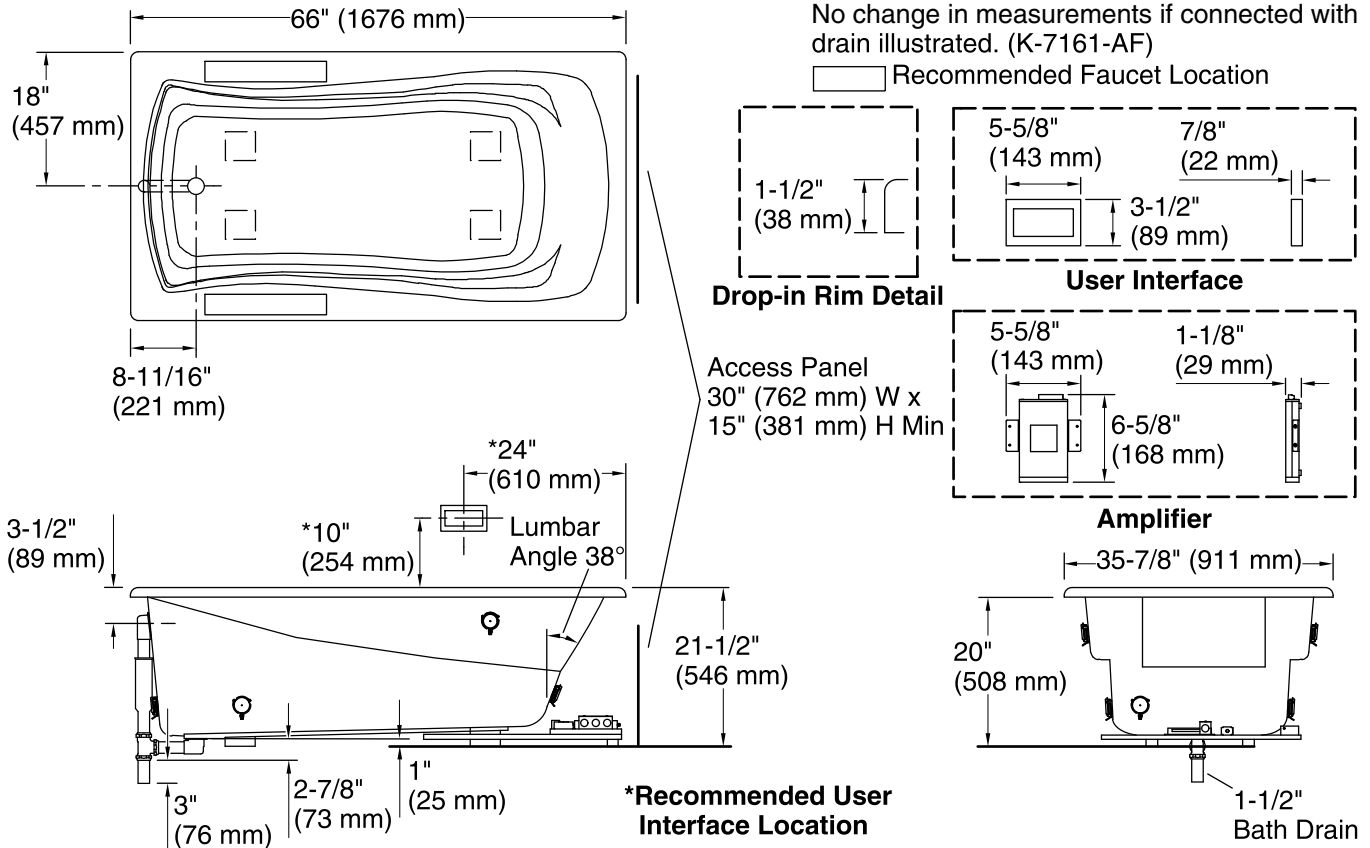

Required Electrical Service

One circuit required, protected with Class A Ground-Fault Circuit-Interrupter (GFCI). Outside North America, this device may be known as a Residual Current Device (RCD).

Amplifier, Heated Surface: 120 V, 15 A, 50/60 Hz

Technical Information

All product dimensions are nominal.

Installation:	Drop-in
Drain location:	End
Basin area, bottom:	48" x 24" (1219 mm x 610 mm)
Basin area, top:	59" x 30" (1499 mm x 762 mm)
Weight:	81 lbs (36.7 kg)
Minimum floor load:	41 lbs/ft² (200.2 kg/m²)
Water depth:	14" (356 mm)
Water capacity:	67 gal (253.6 L)
Cutout:	Drop-in, 64" x 34" (1626 mm x 864 mm)
Electrical component rating:	Amplifier: 120 V, 50/60 Hz Heated Surface: 120 V, 0.5 A, 50/60 Hz, 65 W
Minimum flat for door:	1-15/16" (49 mm)

Notes

Measure your actual product for rough-in details. Install this product according to the installation instructions.

The hot water supply should be 70% of the capacity of the bath or greater. Installations will vary.

Control amplifier fits 16" (406 mm) center studs. 25' (7.6 m) cables are included.

If installing a rim-mount faucet, make sure there is no interference above or below the deck before drilling any holes.