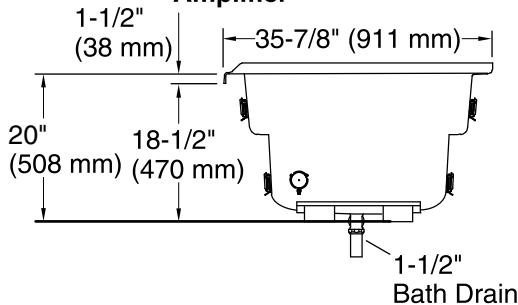

*Recommended User Interface Location

Required Electrical Service

One circuit required, protected with Class A Ground-Fault Circuit-Interrupter (GFCI). Outside North America, this device may be known as a Residual Current Device (RCD).

Amplifier: 120 V, 15 A, 50/60 Hz

Technical Information

All product dimensions are nominal.

Installation:	Three-wall alcove
Drain location:	Right
Basin area, bottom:	48" x 24" (1219 mm x 610 mm)
Basin area, top:	59" x 30" (1499 mm x 762 mm)
Weight:	76 lbs (34.5 kg)
Minimum floor load:	40 lbs/ft² (195.3 kg/m²)
Water depth:	14" (356 mm)
Water capacity:	67 gal (253.6 L)
Electrical component rating:	Amplifier: 120 V, 50/60 Hz
Minimum flat for door:	1-15/16" (49 mm)
Bluetooth® range:	33 ft (0.8 m)

Notes

Measure your actual product for rough-in details. Install this product according to the installation instructions.

The hot water supply should be 70% of the capacity of the bath or greater. Installations will vary.

Control amplifier fits 16" (406 mm) center studs. 25' (7.6 m) cables are included.

If installing a rim-mount faucet, make sure there is no interference above or below the deck before drilling any holes.