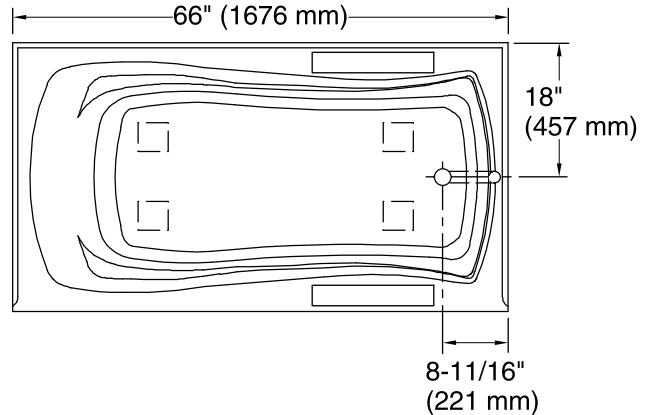

*Recommended User Interface Location

Required Electrical Service

One circuit required, protected with Class A Ground-Fault Circuit-Interrupter (GFCI). Outside North America, this device may be known as a Residual Current Device (RCD).

Amplifier: 120 V, 15 A, 50/60 Hz

Technical Information

All product dimensions are nominal.

Installation:	Three-wall alcove
Drain location:	Right
Basin area, bottom:	48" x 24" (1219 mm x 610 mm)
Basin area, top:	59" x 30" (1499 mm x 762 mm)
Weight:	76 lbs (34.5 kg)
Minimum floor load:	40 lbs/ft² (195.3 kg/m²)
Water depth:	14" (356 mm)
Water capacity:	67 gal (253.6 L)
Electrical component rating:	Amplifier: 120 V, 50/60 Hz
Minimum flat for door:	1-15/16" (49 mm)
Bluetooth® range:	33 ft (0.8 m)

Notes

Measure your actual product for rough-in details. Install this product according to the installation instructions.

The hot water supply should be 70% of the capacity of the bath or greater. Installations will vary.

Control amplifier fits 16" (406 mm) center studs. 25' (7.6 m) cables are included.

If installing a rim-mount faucet, make sure there is no interference above or below the deck before drilling any holes.