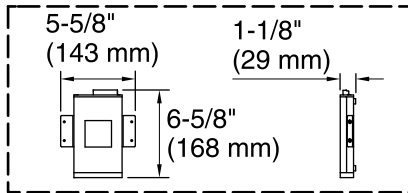

No change in measurements if connected with drain illustrated. (K-7161-AF)

□ Recommended Faucet Location

Amplifier

Required Electrical Service

One circuit required, protected with Class A Ground-Fault Circuit-Interrupter (GFCI). Outside North America, this device may be known as a Residual Current Device (RCD).

Amplifier: 120 V, 15 A, 50/60 Hz

Technical Information

All product dimensions are nominal.

Installation:	Three-wall alcove
Drain location:	Right
Basin area, bottom:	48" x 24" (1219 mm x 610 mm)
Basin area, top:	59" x 30" (1499 mm x 762 mm)
Weight:	76 lbs (34.5 kg)
Minimum floor load:	40 lbs/ft² (195.3 kg/m²)
Water depth:	14" (356 mm)
Water capacity:	67 gal (253.6 L)
Electrical component rating:	Amplifier: 120 V, 50/60 Hz
Minimum flat for door:	1-15/16" (49 mm)
Bluetooth® range:	33 ft (0.8 m)

Notes

Measure your actual product for rough-in details. Install this product according to the installation instructions.

The hot water supply should be 70% of the capacity of the bath or greater. Installations will vary.

Control amplifier fits 16" (406 mm) center studs. 25' (7.6 m) cables are included.

If installing a rim-mount faucet, make sure there is no interference above or below the deck before drilling any holes.