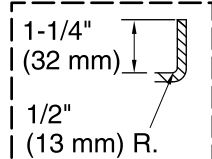

Integral Flange Detail