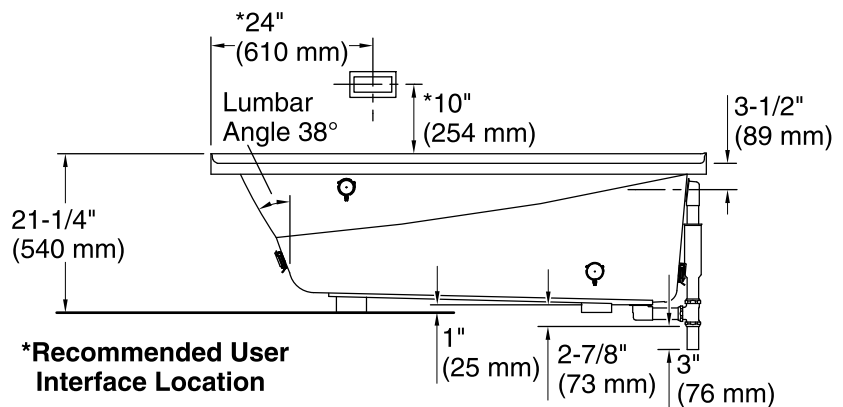

*Recommended User Interface Location

Required Electrical Service

One circuit required, protected with Class A Ground-Fault Circuit-Interrupter (GFCI). Outside North America, this device may be known as a Residual Current Device (RCD).

Amplifier: 120 V, 15 A, 50/60 Hz

Technical Information

All product dimensions are nominal.

Installation:	Three-wall alcove
Drain location:	Right
Basin area, bottom:	48" x 24" (1219 mm x 610 mm)
Basin area, top:	59" x 30" (1499 mm x 762 mm)
Weight:	76 lbs (34.5 kg)
Minimum floor load:	40 lbs/ft² (195.3 kg/m²)
Water depth:	14" (356 mm)
Water capacity:	67 gal (253.6 L)
Electrical component rating:	Amplifier: 120 V, 50/60 Hz
Minimum flat for door:	1-15/16" (49 mm)
Bluetooth® range:	33 ft (0.8 m)

Notes

Measure your actual product for rough-in details. Install this product according to the installation instructions.

The hot water supply should be 70% of the capacity of the bath or greater. Installations will vary.

Control amplifier fits 16" (406 mm) center studs. 25' (7.6 m) cables are included.

If installing a rim-mount faucet, make sure there is no interference above or below the deck before drilling any holes.