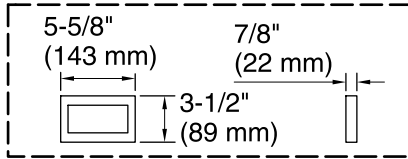

No change in measurements if connected with drain illustrated. (K-7161-AF)

□ Recommended Faucet Location

User Interface