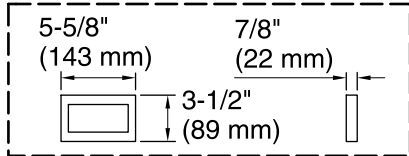

No change in measurements if connected with drain illustrated. (K-7161-AF)

☐ Recommended Faucet Location

User Interface