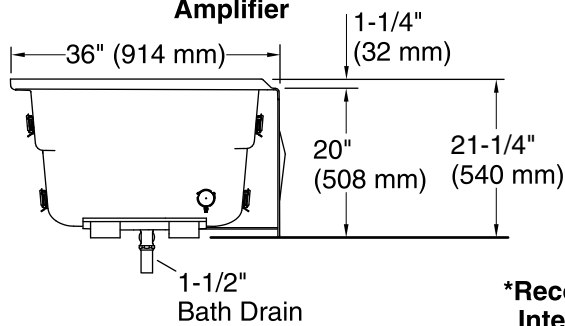

☐ Recommended Faucet Location

User Interface

Integral Flange Detail

Amplifier

***Recommended User Interface Location**

Required Electrical Service

One circuit required, protected with Class A Ground-Fault Circuit-Interrupter (GFCI). Outside North America, this device may be known as a Residual Current Device (RCD).

Amplifier: 120 V, 15 A, 50/60 Hz

Technical Information

All product dimensions are nominal.

Installation:	Three-wall alcove
Drain location:	Right
Basin area, bottom:	48" x 24" (1219 mm x 610 mm)
Basin area, top:	59" x 30" (1499 mm x 762 mm)
Weight:	76 lbs (34.5 kg)
Minimum floor load:	45 lbs/ft ² (219.7 kg/m ²)
Water depth:	14" (356 mm)
Water capacity:	67 gal (253.6 L)
Electrical component rating:	Amplifier: 120 V, 50/60 Hz
Minimum flat for door:	1-15/16" (49 mm)
Bluetooth® range:	33 ft (0.8 m)

Notes

Measure your actual product for rough-in details. Install this product according to the installation instructions.

The hot water supply should be 70% of the capacity of the bath or greater. Installations will vary.

Control amplifier fits 16" (406 mm) center studs. 25' (7.6 m) cables are included.

If installing a rim-mount faucet, make sure there is no interference above or below the deck before drilling any holes.