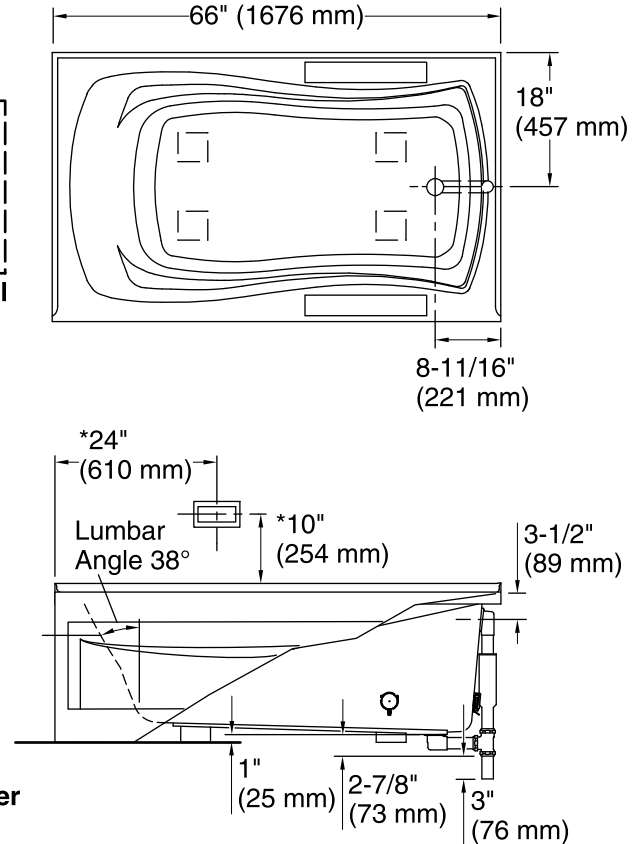

Required Electrical Service

One circuit required, protected with Class A Ground-Fault Circuit-Interrupter (GFCI). Outside North America, this device may be known as a Residual Current Device (RCD).

Amplifier: 120 V, 15 A, 50/60 Hz

Technical Information

All product dimensions are nominal.

Installation:	Three-wall alcove
Drain location:	Right
Basin area, bottom:	48" x 24" (1219 mm x 610 mm)
Basin area, top:	59" x 30" (1499 mm x 762 mm)
Weight:	76 lbs (34.5 kg)
Minimum floor load:	45 lbs/ft² (219.7 kg/m²)
Water depth:	14" (356 mm)
Water capacity:	67 gal (253.6 L)
Electrical component rating:	Amplifier: 120 V, 50/60 Hz
Minimum flat for door:	1-15/16" (49 mm)
Bluetooth® range:	33 ft (0.8 m)

Notes

Measure your actual product for rough-in details. Install this product according to the installation instructions.

The hot water supply should be 70% of the capacity of the bath or greater. Installations will vary.

Control amplifier fits 16" (406 mm) center studs. 25' (7.6 m) cables are included.

If installing a rim-mount faucet, make sure there is no interference above or below the deck before drilling any holes.