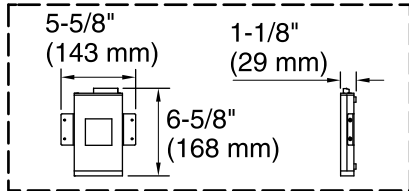

User Interface

Amplifier