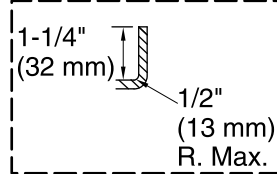

Integral Flange Detail