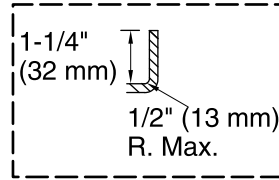

No change in measurements if connected with drain illustrated. (K-7161-AF)

■ Recommended faucet area.

Required Electrical Service

One circuit required, protected with Class A Ground-Fault Circuit-Interrupter (GFCI). Outside North America, this device may be known as a Residual Current Device (RCD).

Amplifier, Heated Surface: 120 V, 15 A, 50/60 Hz

Technical Information

All product dimensions are nominal.

Installation:	Three-wall alcove
Drain location:	Right
Basin area, bottom:	51-3/8" x 21" (1305 mm x 533 mm)
Basin area, top:	64-1/2" x 30-1/2" (1638 mm x 775 mm)
Weight:	96 lbs (43.5 kg)
Minimum floor load:	44 lbs/ft² (214.8 kg/m²)
Water depth:	15" (381 mm)
Water capacity:	72 gal (272.5 L)
Electrical component rating:	Amplifier: 120 V, 50/60 Hz Heated Surface: 120 V, 0.5 A, 50/60 Hz, 65 W
Minimum flat for door:	1-15/16" (49 mm)
Bluetooth® range:	33 ft (0.8 m)

Notes

Measure your actual product for rough-in details. Install this product according to the installation instructions.

The hot water supply should be 70% of the capacity of the bath or greater. Installations will vary.

Control amplifier fits 16" (406 mm) center studs. 25' (7.6 m) cables are included.