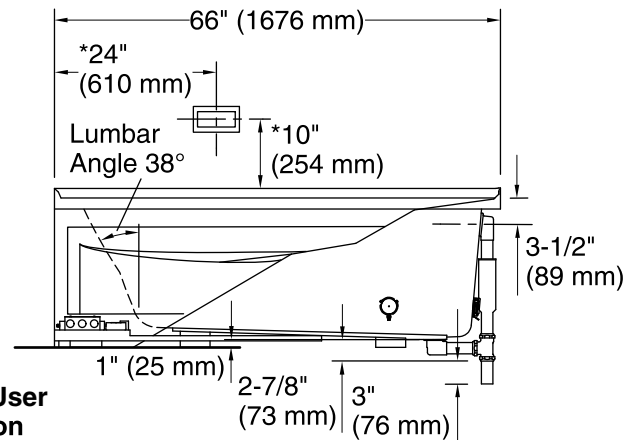

No change in measurements if connected with drain illustrated. (K-7161-AF)

■ Recommended faucet area.

Required Electrical Service

One circuit required, protected with Class A Ground-Fault Circuit-Interrupter (GFCI). Outside North America, this device may be known as a Residual Current Device (RCD).

Amplifier, Heated Surface: 120 V, 15 A, 50/60 Hz

Technical Information

All product dimensions are nominal.

Installation:	Three-wall alcove
Drain location:	Right
Basin area, bottom:	51-3/8" x 21" (1305 mm x 533 mm)
Basin area, top:	64-1/2" x 30-1/2" (1638 mm x 775 mm)
Weight:	96 lbs (43.5 kg)
Minimum floor load:	44 lbs/ft² (214.8 kg/m²)
Water depth:	15" (381 mm)
Water capacity:	72 gal (272.5 L)
Electrical component rating:	Amplifier: 120 V, 50/60 Hz Heated Surface: 120 V, 0.5 A, 50/60 Hz, 65 W
Minimum flat for door:	1-15/16" (49 mm)
Bluetooth® range:	33 ft (0.8 m)

Notes

Measure your actual product for rough-in details. Install this product according to the installation instructions.

The hot water supply should be 70% of the capacity of the bath or greater. Installations will vary.

Control amplifier fits 16" (406 mm) center studs. 25' (7.6 m) cables are included.