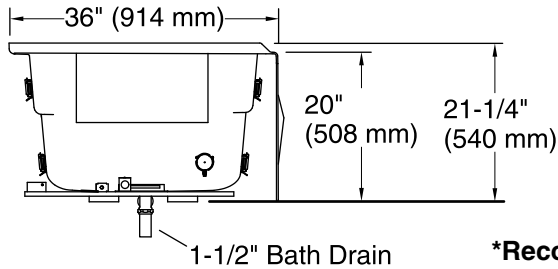

No change in measurements if connected with drain illustrated. (K-7161-AF)

■ Recommended faucet area.

Required Electrical Service

One circuit required, protected with Class A Ground-Fault Circuit-Interrupter (GFCI). Outside North America, this device may be known as a Residual Current Device (RCD).

Amplifier, Heated Surface: 120 V, 15 A, 50/60 Hz

Technical Information

All product dimensions are nominal.

Installation:	Three-wall alcove
Drain location:	Right
Basin area, bottom:	51-3/8" x 21" (1305 mm x 533 mm)
Basin area, top:	64-1/2" x 30-1/2" (1638 mm x 775 mm)
Weight:	96 lbs (43.5 kg)
Minimum floor load:	44 lbs/ft² (214.8 kg/m²)
Water depth:	15" (381 mm)
Water capacity:	72 gal (272.5 L)
Electrical component rating:	Amplifier: 120 V, 50/60 Hz Heated Surface: 120 V, 0.5 A, 50/60 Hz, 65 W
Minimum flat for door:	1-15/16" (49 mm)
Bluetooth® range:	33 ft (0.8 m)

Notes

Measure your actual product for rough-in details. Install this product according to the installation instructions.

The hot water supply should be 70% of the capacity of the bath or greater. Installations will vary.

Control amplifier fits 16" (406 mm) center studs. 25' (7.6 m) cables are included.