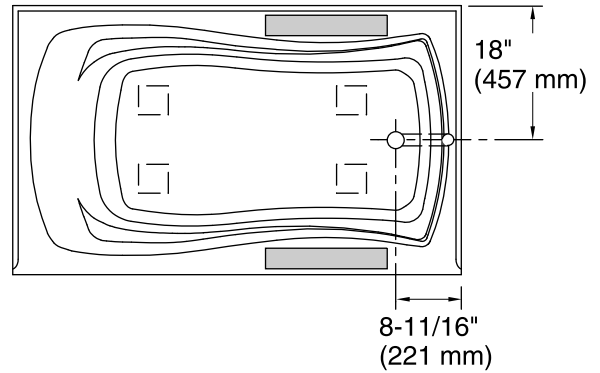

No change in measurements if connected with drain illustrated. (K-7161-AF)

■ Recommended faucet area.

Required Electrical Service

One circuit required, protected with Class A Ground-Fault Circuit-Interrupter (GFCI). Outside North America, this device may be known as a Residual Current Device (RCD).

Amplifier, Heated Surface: 120 V, 15 A, 50/60 Hz

Technical Information

All product dimensions are nominal.

Installation:	Three-wall alcove
Drain location:	Right
Basin area, bottom:	51-3/8" x 21" (1305 mm x 533 mm)
Basin area, top:	64-1/2" x 30-1/2" (1638 mm x 775 mm)
Weight:	96 lbs (43.5 kg)
Minimum floor load:	44 lbs/ft² (214.8 kg/m²)
Water depth:	15" (381 mm)
Water capacity:	72 gal (272.5 L)
Electrical component rating:	Amplifier: 120 V, 50/60 Hz Heated Surface: 120 V, 0.5 A, 50/60 Hz, 65 W
Minimum flat for door:	1-15/16" (49 mm)
Bluetooth® range:	33 ft (0.8 m)

Notes

Measure your actual product for rough-in details. Install this product according to the installation instructions.

The hot water supply should be 70% of the capacity of the bath or greater. Installations will vary.

Control amplifier fits 16" (406 mm) center studs. 25' (7.6 m) cables are included.