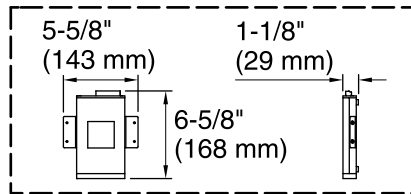

No change in measurements if connected with drain illustrated. (K-7161-AF)

■ Recommended faucet area.

Required Electrical Service

One circuit required, protected with Class A Ground-Fault Circuit-Interrupter (GFCI). Outside North America, this device may be known as a Residual Current Device (RCD).

Amplifier, Heated Surface: 120 V, 15 A, 50/60 Hz

Technical Information

All product dimensions are nominal.

Installation:	Three-wall alcove
Drain location:	Right
Basin area, bottom:	51-3/8" x 21" (1305 mm x 533 mm)
Basin area, top:	64-1/2" x 30-1/2" (1638 mm x 775 mm)
Weight:	96 lbs (43.5 kg)
Minimum floor load:	44 lbs/ft² (214.8 kg/m²)
Water depth:	15" (381 mm)
Water capacity:	72 gal (272.5 L)
Electrical component rating:	Amplifier: 120 V, 50/60 Hz Heated Surface: 120 V, 0.5 A, 50/60 Hz, 65 W
Minimum flat for door:	1-15/16" (49 mm)
Bluetooth® range:	33 ft (0.8 m)

Notes

Measure your actual product for rough-in details. Install this product according to the installation instructions.

The hot water supply should be 70% of the capacity of the bath or greater. Installations will vary.

Control amplifier fits 16" (406 mm) center studs. 25' (7.6 m) cables are included.