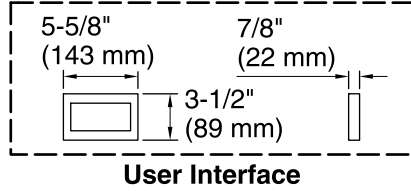

No change in measurements if connected with drain illustrated. (K-7161-AF)

■ Recommended faucet area.

Required Electrical Service

One circuit required, protected with Class A Ground-Fault Circuit-Interrupter (GFCI). Outside North America, this device may be known as a Residual Current Device (RCD).

Amplifier, Heated Surface: 120 V, 15 A, 50/60 Hz

Technical Information

All product dimensions are nominal.

Installation:	Three-wall alcove
Drain location:	Right
Basin area, bottom:	51-3/8" x 21" (1305 mm x 533 mm)
Basin area, top:	64-1/2" x 30-1/2" (1638 mm x 775 mm)
Weight:	96 lbs (43.5 kg)
Minimum floor load:	44 lbs/ft² (214.8 kg/m²)
Water depth:	15" (381 mm)
Water capacity:	72 gal (272.5 L)
Electrical component rating:	Amplifier: 120 V, 50/60 Hz Heated Surface: 120 V, 0.5 A, 50/60 Hz, 65 W
Minimum flat for door:	1-15/16" (49 mm)
Bluetooth® range:	33 ft (0.8 m)

Notes

Measure your actual product for rough-in details. Install this product according to the installation instructions.

The hot water supply should be 70% of the capacity of the bath or greater. Installations will vary.

Control amplifier fits 16" (406 mm) center studs. 25' (7.6 m) cables are included.