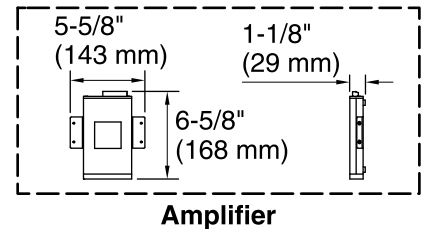

No change in measurements if connected with drain illustrated. (K-7161-AF)
Recommended Faucet Location