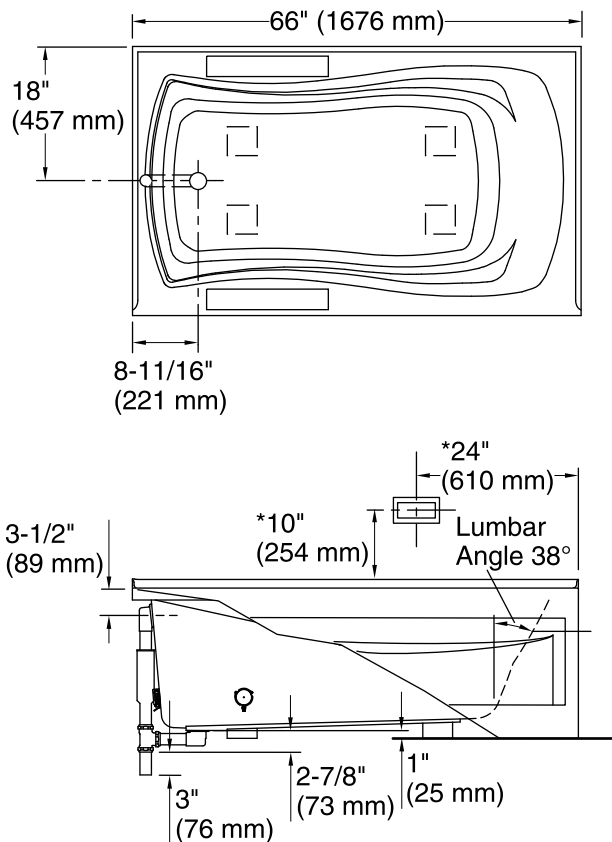

No change in measurements if connected with drain illustrated. (K-7161-AF)
Recommended Faucet Location

*Recommended User Interface Location

Required Electrical Service

One circuit required, protected with Class A Ground-Fault Circuit-Interrupter (GFCI). Outside North America, this device may be known as a Residual Current Device (RCD).

Amplifier: 120 V, 15 A, 50/60 Hz

Technical Information

All product dimensions are nominal.

Installation:	Three-wall alcove
Drain location:	Left
Basin area, bottom:	48" x 24" (1219 mm x 610 mm)
Basin area, top:	59" x 30" (1499 mm x 762 mm)
Weight:	76 lbs (34.5 kg)
Minimum floor load:	40 lbs/ft² (195.3 kg/m²)
Water depth:	14" (356 mm)
Water capacity:	67 gal (253.6 L)
Electrical component rating:	Amplifier: 120 V, 1.1 A, 50/60 Hz
Amplifier channels:	2 at 15 W per channel 2 at 30 W per channel
Minimum flat for door:	1-15/16" (49 mm)
Bluetooth® range:	33 ft (0.8 m)

Notes

Measure your actual product for rough-in details. Install this product according to the installation instructions.

The hot water supply should be 70% of the capacity of the bath or greater. Installations will vary.

Control amplifier fits 16" (406 mm) center studs. 25' (7.6 m) cables are included.

If installing a rim-mount faucet, make sure there is no interference above or below the deck before drilling any holes.