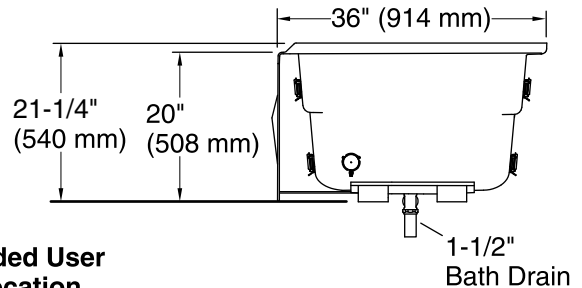

No change in measurements if connected with drain illustrated. (K-7161-AF)
Recommended Faucet Location