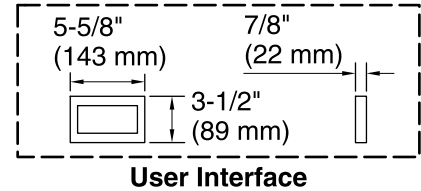

No change in measurements if connected with drain illustrated. (K-7161-AF)
Recommended Faucet Location