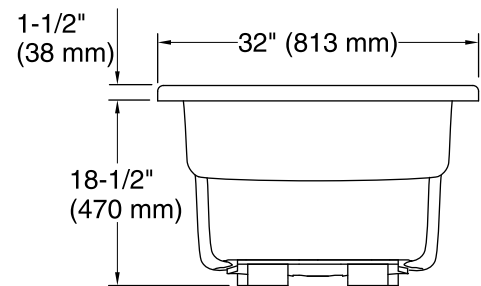

### Features

- 60"L x 32"W x 20"H
- Standard-sized bath designed for quick and easy installation
- Models available featuring integral apron and nailing flange
- Drop-in installation
- Constructed of acrylic
- Designed for one-person bathing
- Textured bottom surface

### Technical Information

All product dimensions are nominal.

Installation:	Drop-in
Drain location:	End
Basin area, bottom:	47" x 20" (1194 mm x 508 mm)
Basin area, top:	53" x 23" (1346 mm x 584 mm)
Weight:	80 lbs (36.3 kg)
Minimum floor load:	48 lbs/ft <sup>2</sup> (234.4 kg/m <sup>2</sup> )
Water depth:	14-1/2" (368 mm)
Water capacity:	64 gal (242.3 L)
Cutout:	Drop-in, 58-1/2" x 30-1/2" (1486 mm x 775 mm)
Minimum flat for door:	2-3/8" (60 mm)