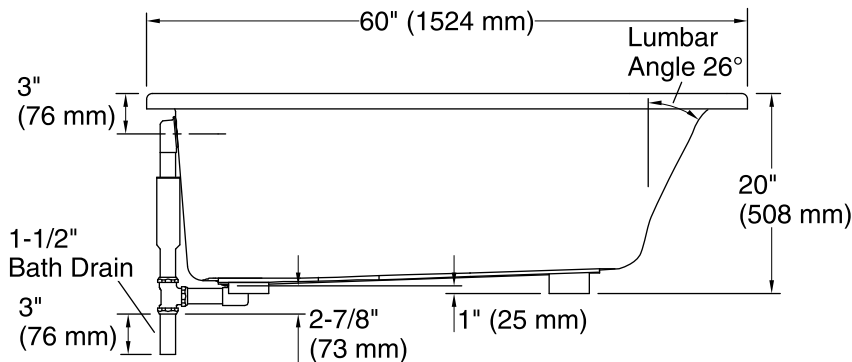

### Features

- 60"L x 32"W x 20"H
- Standard-sized bath designed for quick and easy installation
- Models available featuring integral apron and nailing flange
- Drop-in installation
- Constructed of acrylic
- Designed for one-person bathing
- Textured bottom surface

### Technical Information

All product dimensions are nominal.

Installation:	Drop-in
Drain location:	End
Basin area, bottom:	47" x 20" (1194 mm x 508 mm)
Basin area, top:	53" x 23" (1346 mm x 584 mm)
Weight:	80 lbs (36.3 kg)
Minimum floor load:	48 lbs/ft <sup>2</sup> (234.4 kg/m <sup>2</sup> )
Water depth:	14-1/2" (368 mm)
Water capacity:	64 gal (242.3 L)
Cutout:	Drop-in, 58-1/2" x 30-1/2" (1486 mm x 775 mm)
Minimum flat for door:	2-3/8" (60 mm)