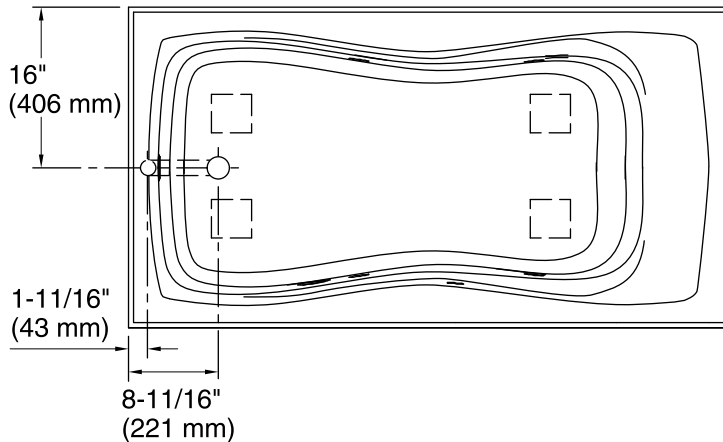

No change in measurements if connected with drain illustrated. (K-7161-AF)