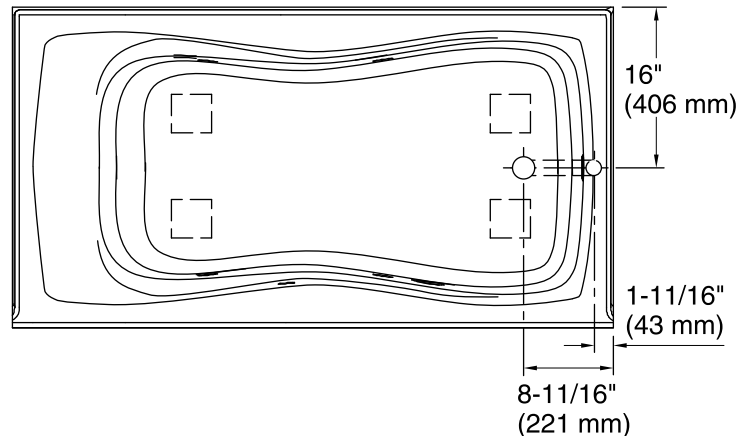

### Features

- 60"L x 32"W x 20"H
- Standard-sized bath designed for quick and easy installation
- Three-wall alcove installation
- Constructed of acrylic
- Designed for one-person bathing
- Includes integral flange to simplify installation and prevent the possibility of water damage behind the wall
- Textured bottom surface

### Technical Information

All product dimensions are nominal.

Installation:	Three-wall alcove
Drain location:	Right
Basin area, bottom:	45-1/8" x 20" (1146 mm x 508 mm)
Basin area, top:	53" x 23" (1346 mm x 584 mm)
Weight:	80 lbs (36.3 kg)
Minimum floor load:	48 lbs/ft <sup>2</sup> (234.4 kg/m <sup>2</sup> )
Water depth:	14-1/2" (368 mm)
Water capacity:	64 gal (242.3 L)
Minimum flat for door:	2-3/8" (60 mm)