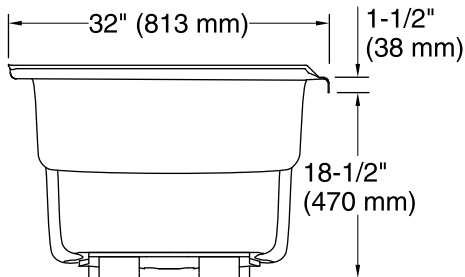

### Features

- 60"L x 32"W x 20"H
- Standard-sized bath designed for quick and easy installation
- Three-wall alcove installation
- Constructed of acrylic
- Designed for one-person bathing
- Includes integral flange to simplify installation and prevent the possibility of water damage behind the wall
- Textured bottom surface

### Technical Information

All product dimensions are nominal.

Installation:	Three-wall alcove
Drain location:	Right
Basin area, bottom:	45-1/8" x 20" (1146 mm x 508 mm)
Basin area, top:	53" x 23" (1346 mm x 584 mm)
Weight:	80 lbs (36.3 kg)
Minimum floor load:	48 lbs/ft <sup>2</sup> (234.4 kg/m <sup>2</sup> )
Water depth:	14-1/2" (368 mm)
Water capacity:	64 gal (242.3 L)
Minimum flat for door:	2-3/8" (60 mm)