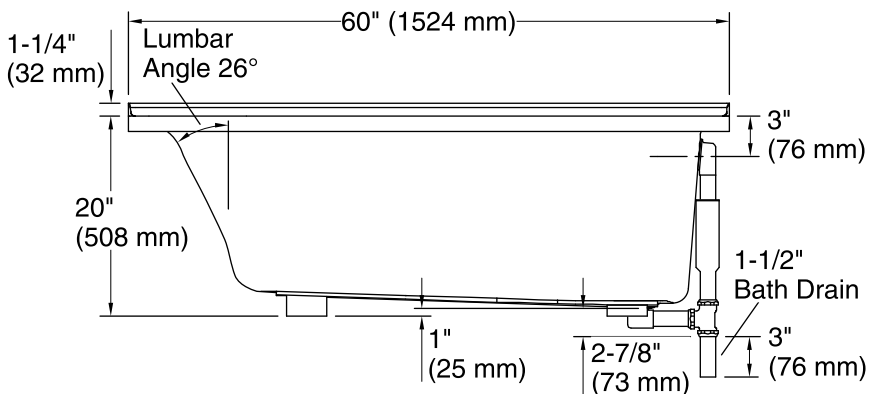

### Features

- 60"L x 32"W x 20"H
- Standard-sized bath designed for quick and easy installation
- Three-wall alcove installation
- Constructed of acrylic
- Designed for one-person bathing
- Includes integral flange to simplify installation and prevent the possibility of water damage behind the wall
- Textured bottom surface

### Technical Information

All product dimensions are nominal.

Installation:	Three-wall alcove
Drain location:	Right
Basin area, bottom:	45-1/8" x 20" (1146 mm x 508 mm)
Basin area, top:	53" x 23" (1346 mm x 584 mm)
Weight:	80 lbs (36.3 kg)
Minimum floor load:	48 lbs/ft <sup>2</sup> (234.4 kg/m <sup>2</sup> )
Water depth:	14-1/2" (368 mm)
Water capacity:	64 gal (242.3 L)
Minimum flat for door:	2-3/8" (60 mm)