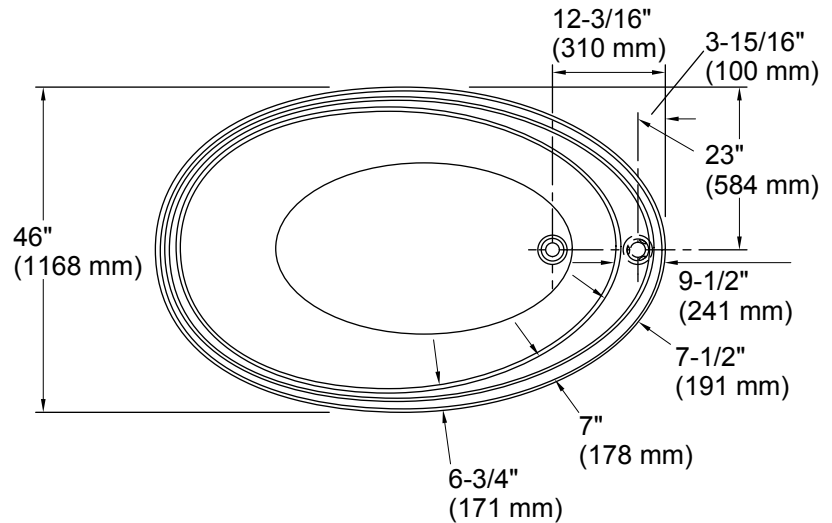

Features

- Generous 6-foot length provides an incredibly spacious bathing area.
- Overflow channel for deep soak.
- Coordinates with other products in the Purist collection.

Material

- Acrylic

Installation

Color	Code	Description
	0	White
	96	Biscuit
	47	Almond

No change in measurements if connected with drain illustrated. (K-7273)

Technical Information

All product dimensions are nominal.

Installation:	Drop-in, Under-mount
Drain location:	End
Basin area, bottom:	45" x 25-1/2" (1143 mm x 648 mm)
Basin area, top:	63" x 31-1/2" (1600 mm x 800 mm)
Weight:	115 lbs (52.2 kg)
Minimum floor load:	48 lbs/ft ² (234.4 kg/m ²)
Water depth:	21" (533 mm)
Water capacity:	115 gal (435.3 L)
Template:	Top-mount/Under-mount, 1016369-7, required, included