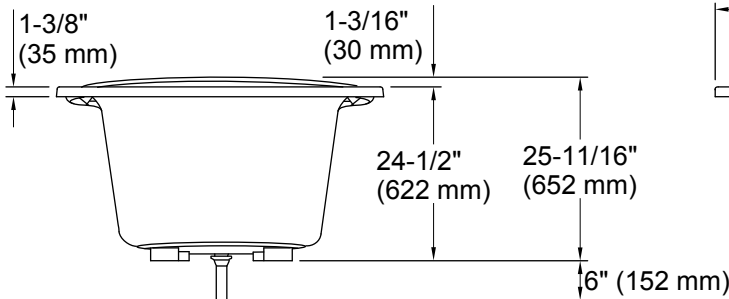

Features

- Generous 6-foot length provides an incredibly spacious bathing area.
- Overflow channel for deep soak.
- Coordinates with other products in the Purist collection.

Material

- Acrylic

Installation

Color	Code	Description
	0	White
	96	Biscuit
	47	Almond

No change in measurements if connected with drain illustrated. (K-7273)

Technical Information

All product dimensions are nominal.

Installation:	Drop-in, Under-mount
Drain location:	End
Basin area, bottom:	45" x 25-1/2" (1143 mm x 648 mm)
Basin area, top:	63" x 31-1/2" (1600 mm x 800 mm)
Weight:	115 lbs (52.2 kg)
Minimum floor load:	48 lbs/ft ² (234.4 kg/m ²)
Water depth:	21" (533 mm)
Water capacity:	115 gal (435.3 L)
Template:	Top-mount/Under-mount, 1016369-7, required, included