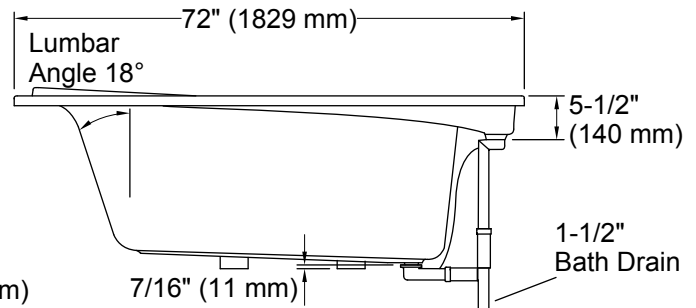

Features

- Generous 6-foot length provides an incredibly spacious bathing area.
- Overflow channel for deep soak.
- Coordinates with other products in the Purist collection.

Material

- Acrylic

Installation

Color	Code	Description
	0	White
	96	Biscuit
	47	Almond

No change in measurements if connected with drain illustrated. (K-7273)

Technical Information

All product dimensions are nominal.

Installation:	Drop-in, Under-mount
Drain location:	End
Basin area, bottom:	45" x 25-1/2" (1143 mm x 648 mm)
Basin area, top:	63" x 31-1/2" (1600 mm x 800 mm)
Weight:	115 lbs (52.2 kg)
Minimum floor load:	48 lbs/ft ² (234.4 kg/m ²)
Water depth:	21" (533 mm)
Water capacity:	115 gal (435.3 L)
Template:	Top-mount/Under-mount, 1016369-7, required, included