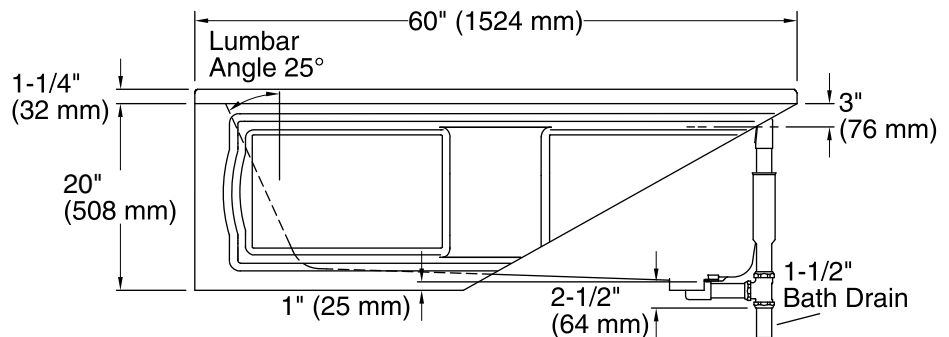

### Technical Information

All product dimensions are nominal.

Installation:	Three-wall alcove
Drain location:	Right
Basin area, bottom:	42" x 20" (1067 mm x 508 mm)
Basin area, top:	51" x 24" (1295 mm x 610 mm)
Weight:	80 lbs (36.3 kg)
Minimum floor load:	41 lbs/ft <sup>2</sup> (200.2 kg/m <sup>2</sup> )
Water depth:	14" (356 mm)
Water capacity:	60 gal (227.1 L)
Minimum flat for door:	2-1/2" (64 mm)