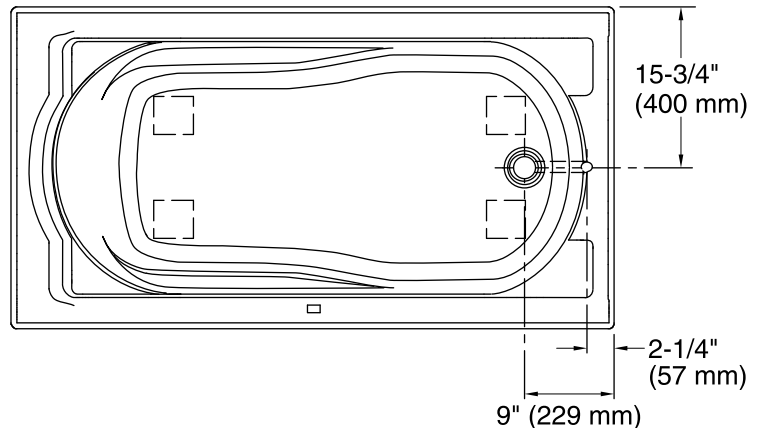

### Technical Information

All product dimensions are nominal.

Installation:	Three-wall alcove
Drain location:	Right
Basin area, bottom:	42" x 20" (1067 mm x 508 mm)
Basin area, top:	51" x 24" (1295 mm x 610 mm)
Weight:	80 lbs (36.3 kg)
Minimum floor load:	41 lbs/ft <sup>2</sup> (200.2 kg/m <sup>2</sup> )
Water depth:	14" (356 mm)
Water capacity:	60 gal (227.1 L)
Minimum flat for door:	2-1/2" (64 mm)