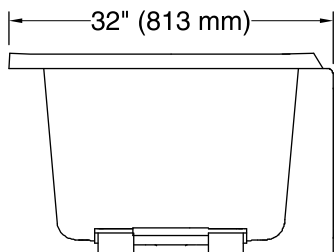

### Technical Information

All product dimensions are nominal.

Installation:	Three-wall alcove
Drain location:	Right
Basin area, bottom:	42" x 20" (1067 mm x 508 mm)
Basin area, top:	51" x 24" (1295 mm x 610 mm)
Weight:	80 lbs (36.3 kg)
Minimum floor load:	41 lbs/ft <sup>2</sup> (200.2 kg/m <sup>2</sup> )
Water depth:	14" (356 mm)
Water capacity:	60 gal (227.1 L)
Minimum flat for door:	2-1/2" (64 mm)