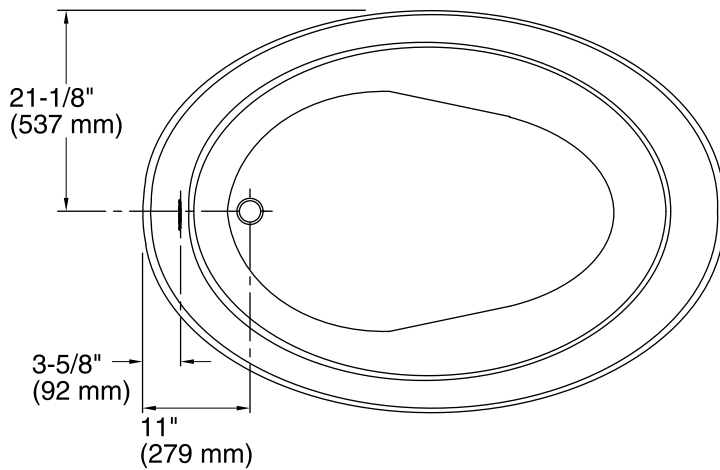

No change in measurements if connected with drain illustrated. (K-7161-AF)