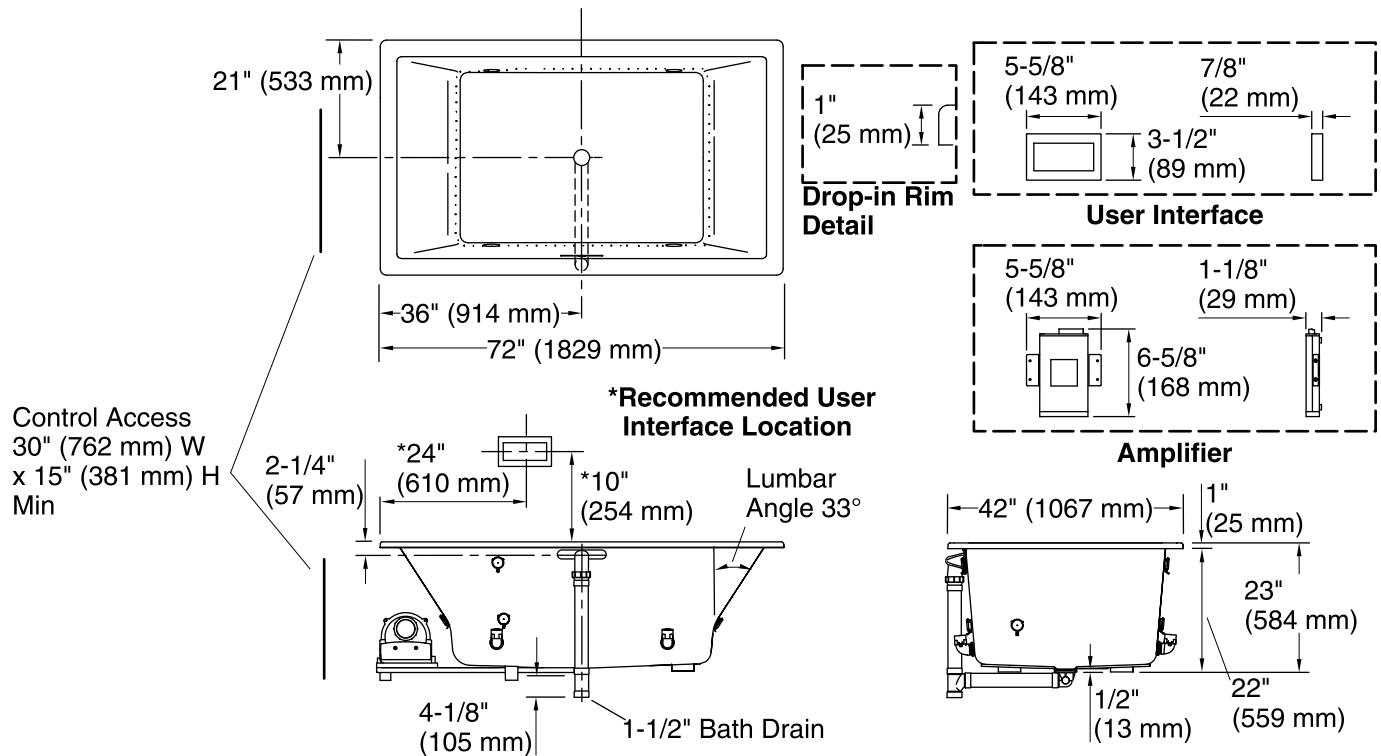

Underscore® Rectangle 6' VibrAcoustic® BubbleMassage™ Bath K-1174-GVBCW

No change in measurements if connected with required drain illustrated. (K-7272)

Required Electrical Service

One dedicated circuit required, protected with Class A Ground-Fault Circuit-Interrupter (GFCI). Outside North America, this device may be known as a Residual Current Device (RCD).

Blower, Heated 120 V, 15 A, 60 Hz
Surface, Amplifier:

Technical Information

All product dimensions are nominal.

Installation:	Drop-in, Under-mount
Drain location:	Center
Basin area, bottom:	45-3/4" x 32" (1162 mm x 813 mm)
Basin area, top:	66" x 36" (1676 mm x 914 mm)
Weight:	120 lbs (54.4 kg)
Minimum floor load:	60.7 lbs/ft² (296.4 kg/m²)
Water depth:	19" (483 mm)
Water capacity:	139 gal (526.2 L)
Cutout:	Drop-in, 70-1/2" x 40-1/2" (1791 mm x 1029 mm)
Electrical component rating:	Blower: 120 V, 1.2 A, 60 Hz Heated Surface: 120 V, 0.5 A, 60 Hz, 65

Notes

Measure your actual product for rough-in details. Install this product according to the installation instructions.

The hot water supply should be 70% of the capacity of the bath or greater. Installations will vary.

Provide one grounded electrical outlet within 24" (610 mm) of each component.

Control amplifier fits 16" (406 mm) center studs. 25' (7.6 m) cables are included.

One electrical service may be used for the entire bath and related electrical components.

Remote blower installation kit K-1446 is available for relocating the blower. Provide access for servicing the blower.

Kit is required for under-mount installations (sold separately).

Do not relocate or alter the PVC tee or coiled flexible tubing connected to the blower. Follow the blower relocation instructions exactly.