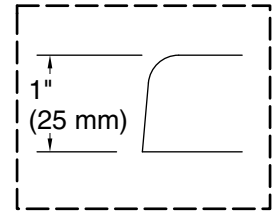

THE BOLD LOOK
 OF **KOHLER**®

Underscore® Rectangle

66" x 36" Heated BubbleMassage™ air bath

K-1173-GH

No change in measurements if connected with drain illustrated. (K-7272)

Drop-in Rim Detail

Blower Motor Access
 20" (508 mm) W x 15" (381 mm) H Min