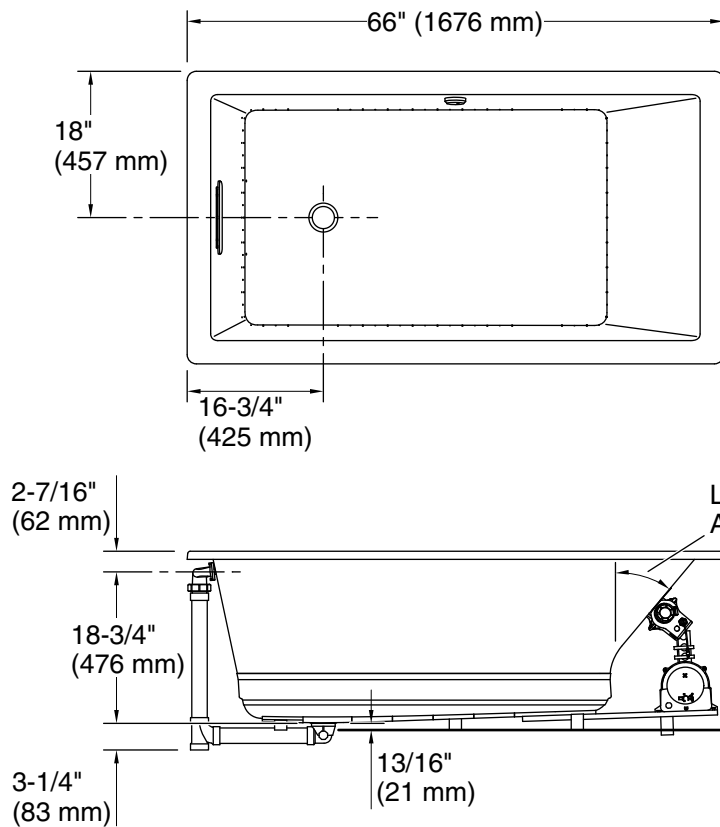

THE BOLD LOOK
 OF **KOHLER**®

Underscore® Rectangle

66" x 36" Heated BubbleMassage™ air bath

K-1173-GH

No change in measurements if connected with drain illustrated. (K-7272)

Drop-in Rim Detail

Blower Motor Access
 20" (508 mm) W x 15" (381 mm) H Min

- Blower: 120 V, 15 A, 60 Hz
- Air bath: 120 V, 15 A, 60 Hz

Technical Information

All product dimensions are nominal.

- Installation: Drop-in, Undermount
- Drain location: End
- Basin area, bottom: 44-1/2" x 26-1/2" (1130 mm x 673 mm)
- Basin area, top: 60-1/4" x 30-1/4" (1530 mm x 768 mm)
- Weight: 105 lbs (47.6 kg)
- Minimum floor load: 60 lbs/ft² (292.9 kg/m²)
- Water depth: 17-3/4" (451 mm)
- Water capacity: 102 gal (386.1 L)
- Cutout: Drop-in, 65" x 35" (1651 mm x 889 mm)
- Electrical component rating: Blower: 120 V, 10 A, 60 Hz
Air bath: 120 V, 5 A, 60 Hz
- Blower speed: Variable