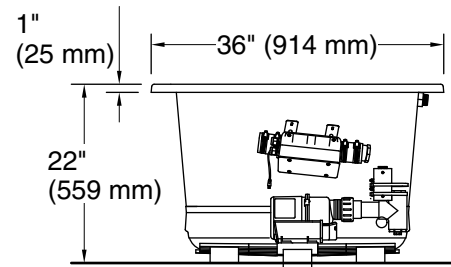

THE BOLD LOOK
 OF **KOHLER**®

Underscore® Rectangle

66" x 36" Heated BubbleMassage™ air bath

K-1173-GH

No change in measurements if connected with drain illustrated. (K-7272)

Drop-in Rim Detail

Blower Motor Access
 20" (508 mm) W x 15" (381 mm) H Min

- Blower: 120 V, 15 A, 60 Hz
- Air bath: 120 V, 15 A, 60 Hz

Technical Information

All product dimensions are nominal.

- Installation: Drop-in, Undermount
- Drain location: End
- Basin area, bottom: 44-1/2" x 26-1/2" (1130 mm x 673 mm)
- Basin area, top: 60-1/4" x 30-1/4" (1530 mm x 768 mm)
- Weight: 105 lbs (47.6 kg)
- Minimum floor load: 60 lbs/ft² (292.9 kg/m²)
- Water depth: 17-3/4" (451 mm)
- Water capacity: 102 gal (386.1 L)
- Cutout: Drop-in, 65" x 35" (1651 mm x 889 mm)
- Electrical component rating: Blower: 120 V, 10 A, 60 Hz
Air bath: 120 V, 5 A, 60 Hz
- Blower speed: Variable