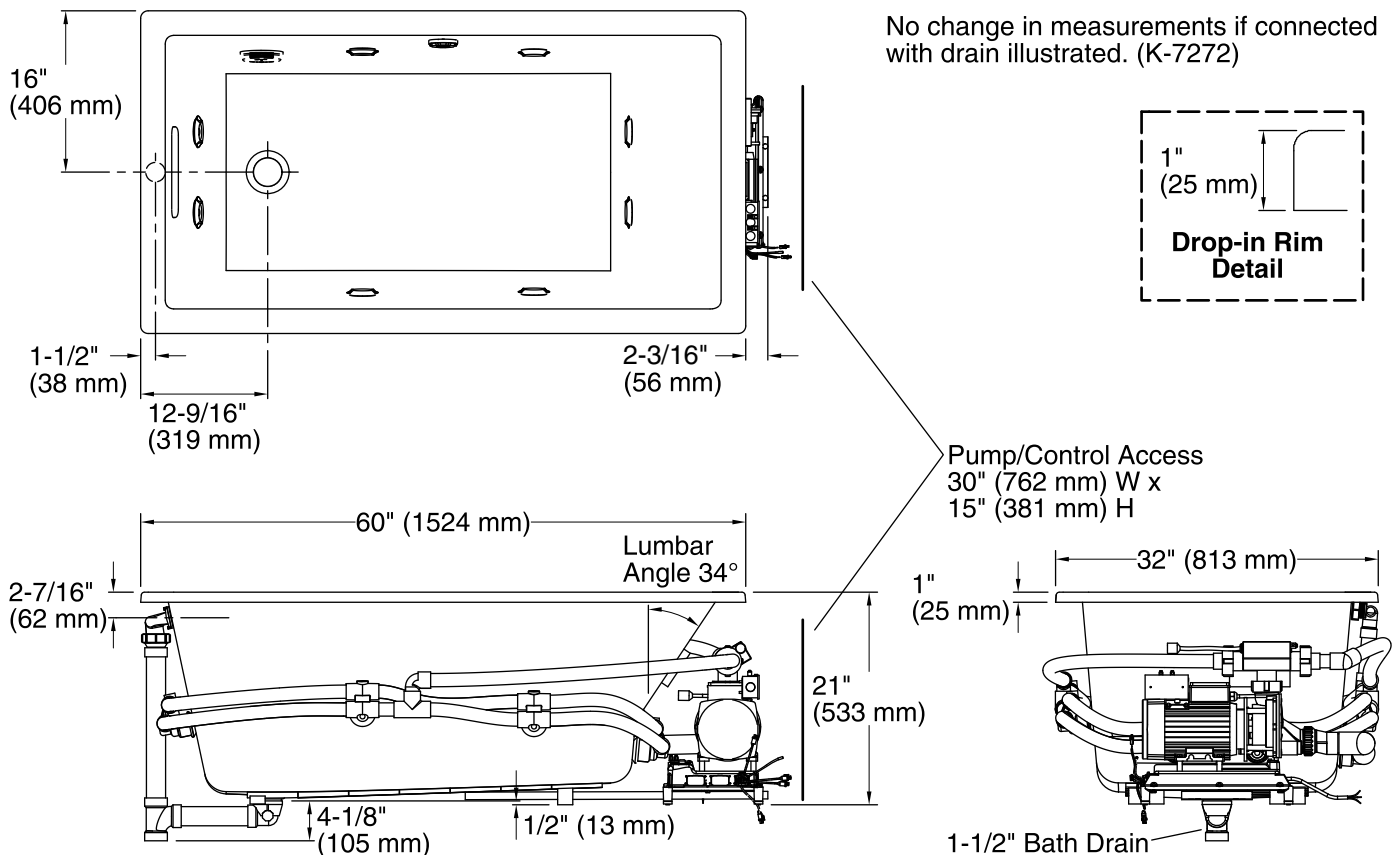

Required Electrical Service

One dedicated circuit required, protected with Class A Ground-Fault Circuit-Interrupter (GFCI). Outside North America, this device may be known as a Residual Current Device (RCD).

Pump: 240 V, 20 A, 50/60 Hz

Technical Information

All product dimensions are nominal.

Installation:	Drop-in, Under-mount
Drain location:	End
Basin area, bottom:	42" x 23-1/2" (1067 mm x 597 mm)
Basin area, top:	55-1/8" x 27-1/8" (1400 mm x 689 mm)
Weight:	125 lbs (56.7 kg)
Minimum floor load:	62 lbs/ft² (302.7 kg/m²)
Water depth:	17-1/8" (435 mm)
Water capacity:	81 gal (306.6 L)
Cutout:	Drop-in, 59-1/2" x 31-1/2" (1511 mm x 800 mm)
Electrical component rating:	Pump: 240 V, 11 A, 50/60 Hz, 1500 W
Pump speed:	Variable
Minimum flat for door:	2" (51 mm)

Notes

Measure your actual product for rough-in details. Install this product according to the installation instructions.

The hot water supply should be 70% of the capacity of the bath or greater. Installations will vary.

Kit is required for under-mount installations (sold separately).