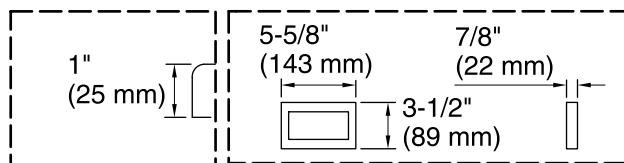

No change in measurement if connected with drain illustrated. (K-7272)

Drop-in Rim Detail

User Interface

Control Access
30" (762 mm) W
x 15" (381 mm) H
Min