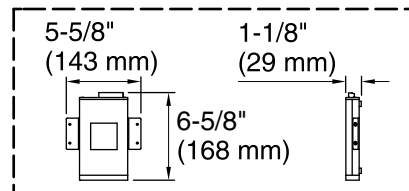

### K-1168-GVBCW

No change in measurement if connected with drain illustrated. (K-7272)

**Drop-in Rim Detail**

**User Interface**

Control Access  
30" (762 mm) W  
x 15" (381 mm) H  
Min

**Amplifier**

**\*Recommended User Interface Location**

### Technical Information

All product dimensions are nominal.

Installation:	Drop-in, Under-mount
Drain location:	End
Basin area, bottom:	42" x 23-1/2" (1067 mm x 597 mm)
Basin area, top:	55-1/8" x 27-1/8" (1400 mm x 689 mm)
Weight:	110 lbs (49.9 kg)
Minimum floor load:	58.6 lbs/ft <sup>2</sup> (286.1 kg/m <sup>2</sup> )
Water depth:	17-1/8" (435 mm)
Water capacity:	81 gal (306.6 L)
Cutout:	Drop-in, 59-1/2" x 31-1/2" (1511 mm x 800 mm)
Electrical component rating:	Blower: 120 V, 10 A, 60 Hz Heated Surface: 120 V, 0.5 A, 60 Hz, 65