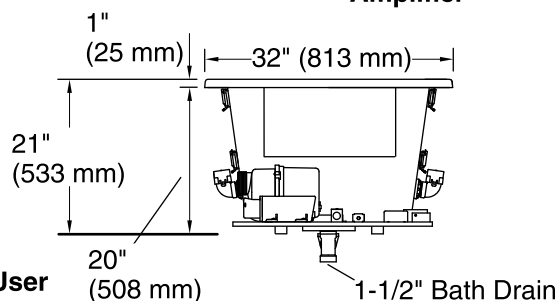

### K-1168-GVBCW

No change in measurement if connected with drain illustrated. (K-7272)

**Drop-in Rim Detail**

**User Interface**

Control Access  
30" (762 mm) W  
x 15" (381 mm) H  
Min

**Amplifier**

**\*Recommended User Interface Location**

### Technical Information

All product dimensions are nominal.

Installation:	Drop-in, Under-mount
Drain location:	End
Basin area, bottom:	42" x 23-1/2" (1067 mm x 597 mm)
Basin area, top:	55-1/8" x 27-1/8" (1400 mm x 689 mm)
Weight:	110 lbs (49.9 kg)
Minimum floor load:	58.6 lbs/ft <sup>2</sup> (286.1 kg/m <sup>2</sup> )
Water depth:	17-1/8" (435 mm)
Water capacity:	81 gal (306.6 L)
Cutout:	Drop-in, 59-1/2" x 31-1/2" (1511 mm x 800 mm)
Electrical component rating:	Blower: 120 V, 10 A, 60 Hz Heated Surface: 120 V, 0.5 A, 60 Hz, 65