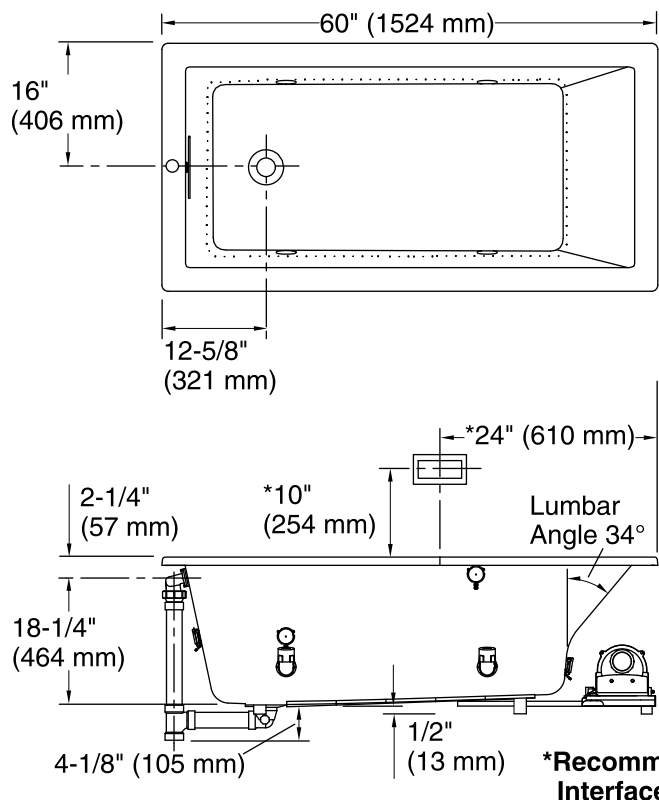

Underscore® Rectangle

5' VibrAcoustic® BubbleMassage™ Bath

K-1168-GVBCW