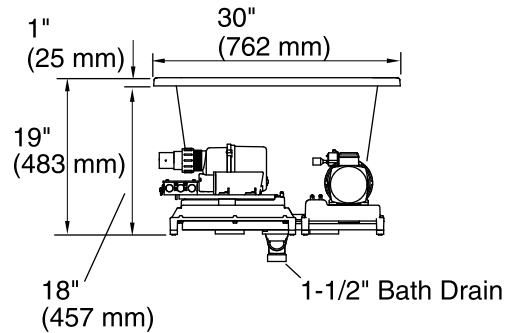

THE BOLD LOOK
 OF **KOHLER**®

Underscore® Rectangle

5' BubbleMassage™ Whirlpool Bath

K-1167-XH2G

No change in measurement if connected with drain illustrated. (K-7272)

Drop-in Rim Detail

Blower Motor/Control Access
30" (762 mm) W x
15" (381 mm) H

Blower, Pump, 220-240 V, 20 A, 50/60 Hz
Heater:

Technical Information

All product dimensions are nominal.

Installation:	Drop-in, Under-mount
Drain location:	End
Basin area, bottom:	42-3/8" x 20" (1076 mm x 508 mm)
Basin area, top:	54-3/8" x 24-5/16" (1381 mm x 618 mm)
Weight:	155 lbs (70.3 kg)
Minimum floor load:	53.6 lbs/ft ² (261.7 kg/m ²)
Water depth:	15-1/16" (383 mm)
Water capacity:	59.8 gal (226.4 L)
Cutout:	Drop-in, 59-1/2" x 29-1/2" (1511 mm x 749 mm)
Electrical component rating:	Blower: 240 V, 5 A, 50/60 Hz Pump: 240 V, 11 A, 50/60 Hz Heater: 240 V, 50/60 Hz, 1500 W