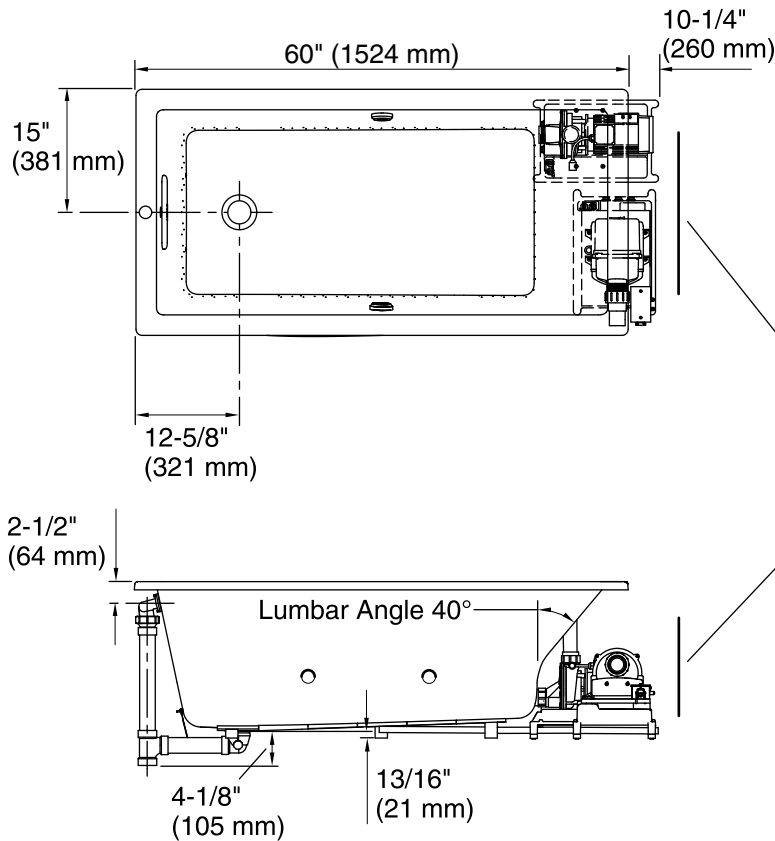

THE BOLD LOOK
 OF **KOHLER**®

Underscore® Rectangle

5' BubbleMassage™ Whirlpool Bath

K-1167-XH2G

No change in measurement if connected with drain illustrated. (K-7272)

Drop-in Rim Detail

Blower Motor/Control Access
30" (762 mm) W x
15" (381 mm) H

Blower, Pump, 220-240 V, 20 A, 50/60 Hz
Heater:

Technical Information

All product dimensions are nominal.

Installation:	Drop-in, Under-mount
Drain location:	End
Basin area, bottom:	42-3/8" x 20" (1076 mm x 508 mm)
Basin area, top:	54-3/8" x 24-5/16" (1381 mm x 618 mm)
Weight:	155 lbs (70.3 kg)
Minimum floor load:	53.6 lbs/ft ² (261.7 kg/m ²)
Water depth:	15-1/16" (383 mm)
Water capacity:	59.8 gal (226.4 L)
Cutout:	Drop-in, 59-1/2" x 29-1/2" (1511 mm x 749 mm)
Electrical component rating:	Blower: 240 V, 5 A, 50/60 Hz Pump: 240 V, 11 A, 50/60 Hz Heater: 240 V, 50/60 Hz, 1500 W