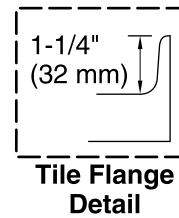

Underscore® Rectangle 5' VibrAcoustic® BubbleMassage™ Bath K-1167-GVCLW

No change in measurement if connected with drain illustrated. (K-7272)