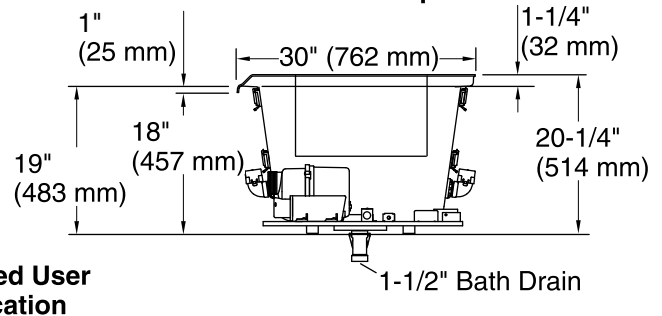

# Underscore® Rectangle 5' VibrAcoustic® BubbleMassage™ Bath K-1167-GVCLW

No change in measurement if connected with drain illustrated. (K-7272)

Control Access  
30" (762 mm) W  
x 15" (381 mm) H  
Min

**\*Recommended User Interface Location**

## Technical Information

All product dimensions are nominal.

Installation:	Three-wall alcove
Drain location:	Left
Basin area, bottom:	42-3/8" x 20" (1076 mm x 508 mm)
Basin area, top:	54-3/8" x 24-5/16" (1381 mm x 618 mm)
Weight:	110 lbs (49.9 kg)
Minimum floor load:	50 lbs/ft <sup>2</sup> (244.1 kg/m <sup>2</sup> )
Water depth:	15-1/16" (383 mm)
Water capacity:	59.8 gal (226.4 L)
Electrical component rating:	Blower: 120 V, 10 A, 60 Hz Amplifier: 120 V, 1.1 A, 50/60 Hz Heated Surface: 120 V, 0.5 A, 60 Hz, 65 W