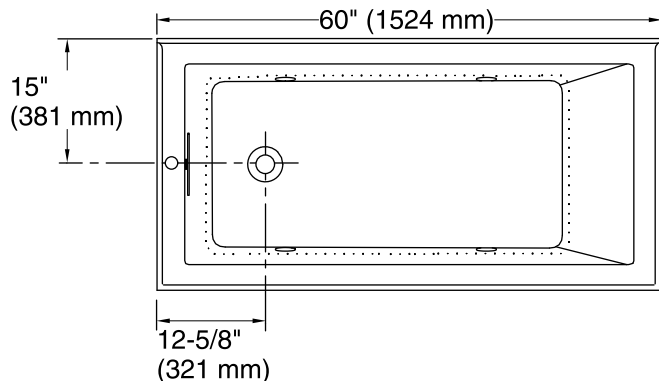

Underscore® Rectangle 5' VibrAcoustic® BubbleMassage™ Bath K-1167-GVCLW

No change in measurement if connected with drain illustrated. (K-7272)