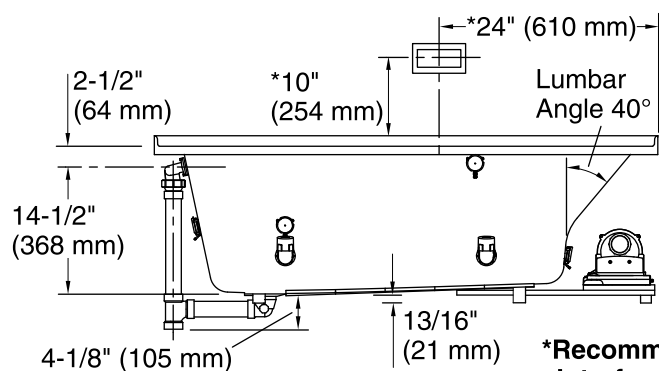

# Underscore® Rectangle 5' VibrAcoustic® BubbleMassage™ Bath K-1167-GVCLW

No change in measurement if connected with drain illustrated. (K-7272)

Control Access  
30" (762 mm) W  
x 15" (381 mm) H  
Min

**\*Recommended User Interface Location**