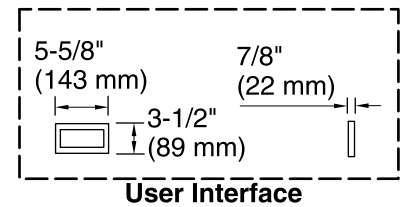

Underscore® Rectangle 5' VibrAcoustic® BubbleMassage™ Bath K-1167-GVCLW

No change in measurement if connected with drain illustrated. (K-7272)